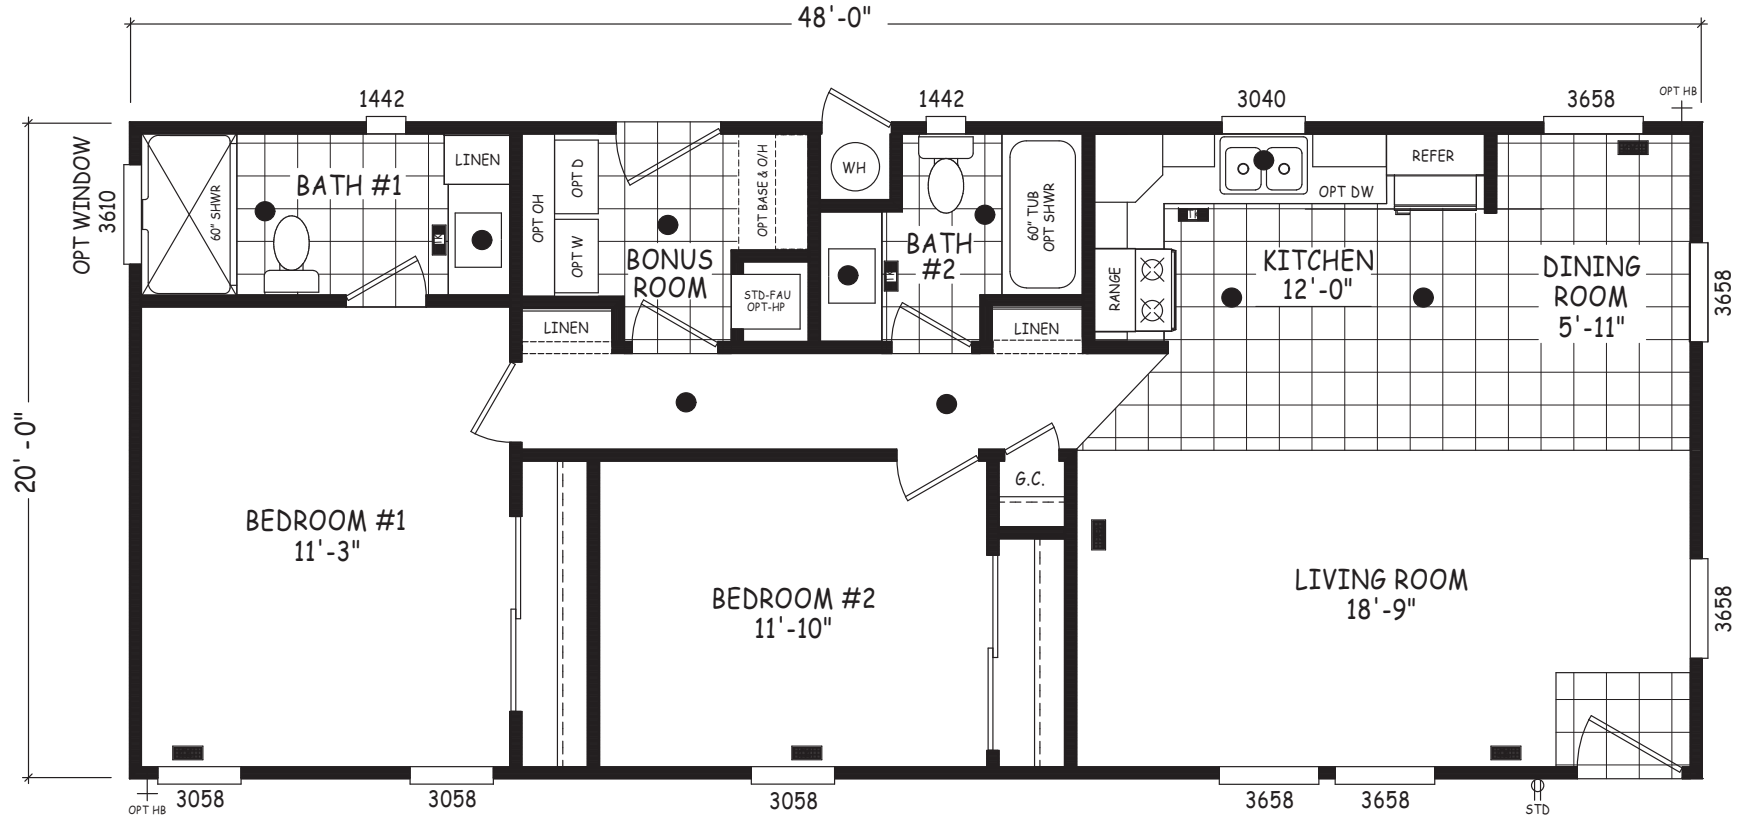

# Iron Creek

Edge Series

960 SQ. FT. (Approximate) 2 Bedroom, 2 Bath

Last Updated: 5-21-24

**MOBILE HOMES ON MAIN**  
 8355 E. Main Street  
 Mesa, AZ 85207

**MobileHomesOnMain.com | 1-800-750-8796**

**IMPORTANT:** Alta Cima Corp reserves the right to modify, cancel or substitute products or features of this event at any time without prior notice or obligation. Pictures and other promotional materials are representative and may depict or contain floor plans, square footages, elevations, options, upgrades, extra design features, decorations, floor coverings, specialty light fixtures, custom paint and wall coverings, window treatments, landscaping, sound and alarm systems, furnishings, appliances, and other designer/decorator features and amenities that are not included as part of the home and/or may not be available at all locations. Home, pricing and community information is subject to change, and homes to prior sale, at any time without notice or obligation. ©2020 Alta Cima Corp. All rights reserved.