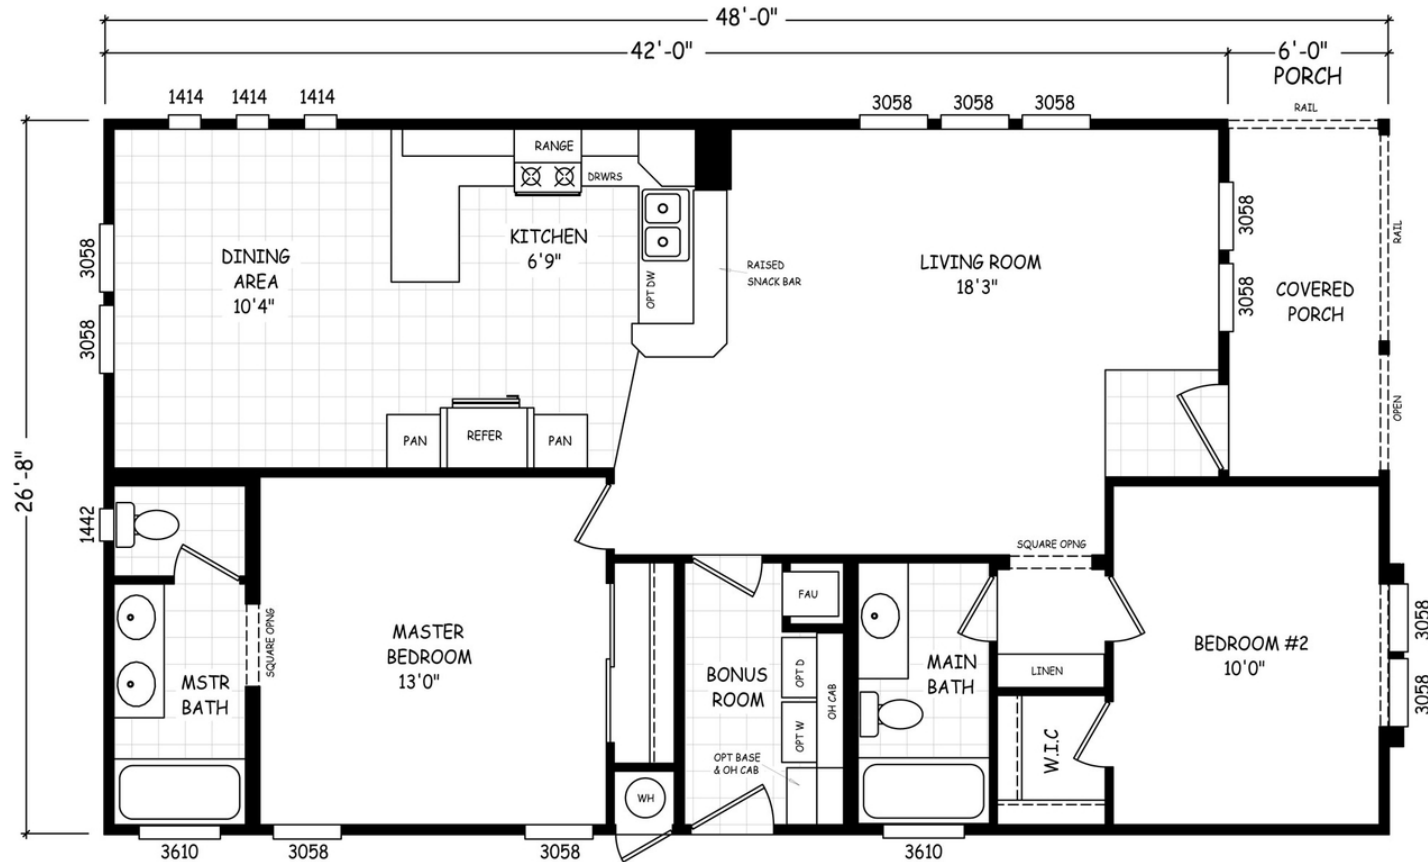

Jaspen

Sedona Ridge Series

1,218 SQ. FT. (Approximate) 2 Bedroom, 2 Bath

Last Updated: 2-28-22

MOBILE HOMES ON MAIN
8355 E. Main Street
Mesa, AZ 85207

MobileHomesOnMain.com | 1-800-750-8796

IMPORTANT: Alta Cima Corp reserves the right to modify, cancel or substitute products or features of this event at any time without prior notice or obligation. Pictures and other promotional materials are representative and may depict or contain floor plans, square footages, elevations, options, upgrades, extra design features, decorations, floor coverings, specialty light fixtures, custom paint and wall coverings, window treatments, landscaping, sound and alarm systems, furnishings, appliances, and other designer/decorator features and amenities that are not included as part of the home and/or may not be available at all locations. Home, pricing and community information is subject to change, and homes to prior sale, at any time without notice or obligation. ©2020 Alta Cima Corp. All rights reserved.