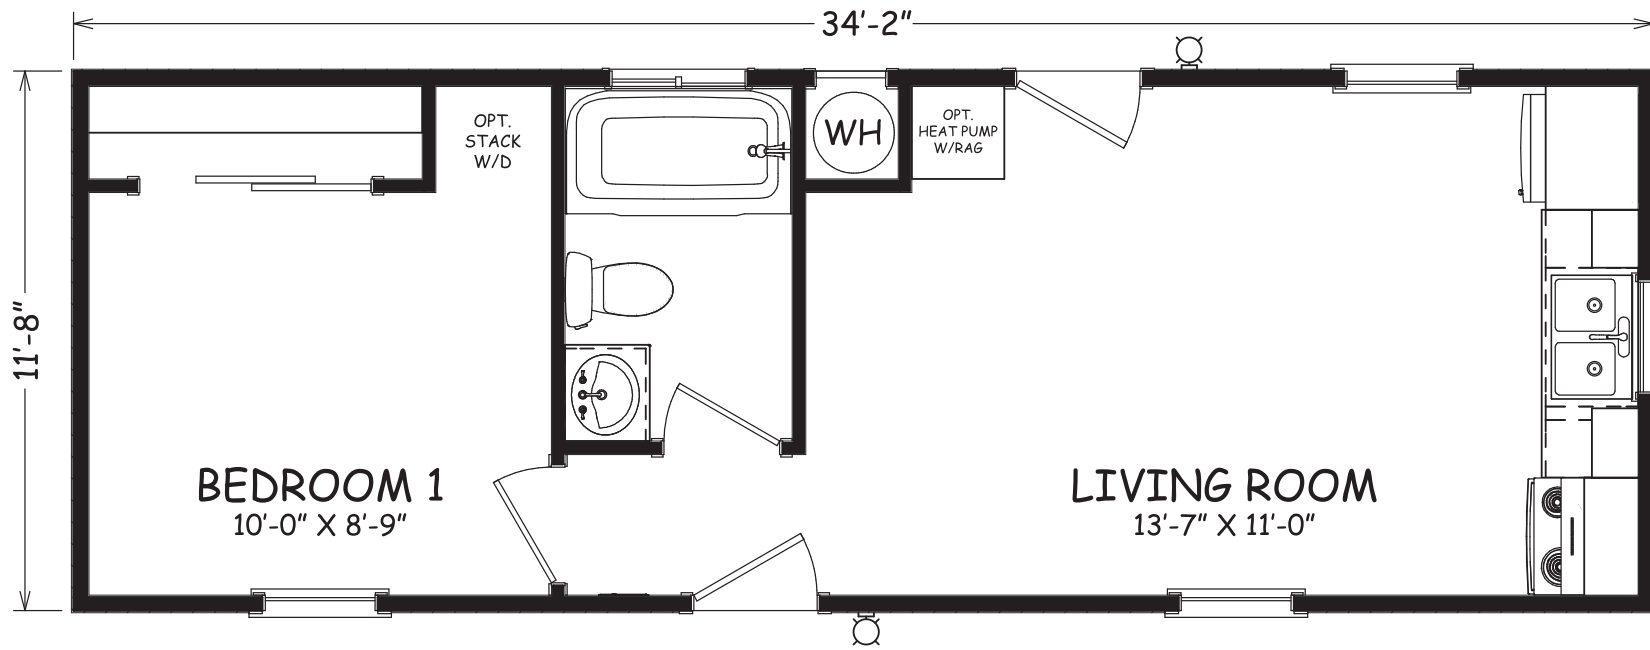

Katy

Casita Series

399 SQ. FT. (Approximate) 1 Bedroom, 1 Bath

Last Updated: 9-5-23

MOBILE HOMES ON MAIN
8355 E. Main Street
Mesa, AZ 85207

MobileHomesOnMain.com | 1-800-750-8796

IMPORTANT: Alta Cima Corp reserves the right to modify, cancel or substitute products or features of this event at any time without prior notice or obligation. Pictures and other promotional materials are representative and may depict or contain floor plans, square footages, elevations, options, upgrades, extra design features, decorations, floor coverings, specialty light fixtures, custom paint and wall coverings, window treatments, landscaping, sound and alarm systems, furnishings, appliances, and other designer/decorator features and amenities that are not included as part of the home and/or may not be available at all locations. Home, pricing and community information is subject to change, and homes to prior sale, at any time without notice or obligation. ©2020 Alta Cima Corp. All rights reserved.