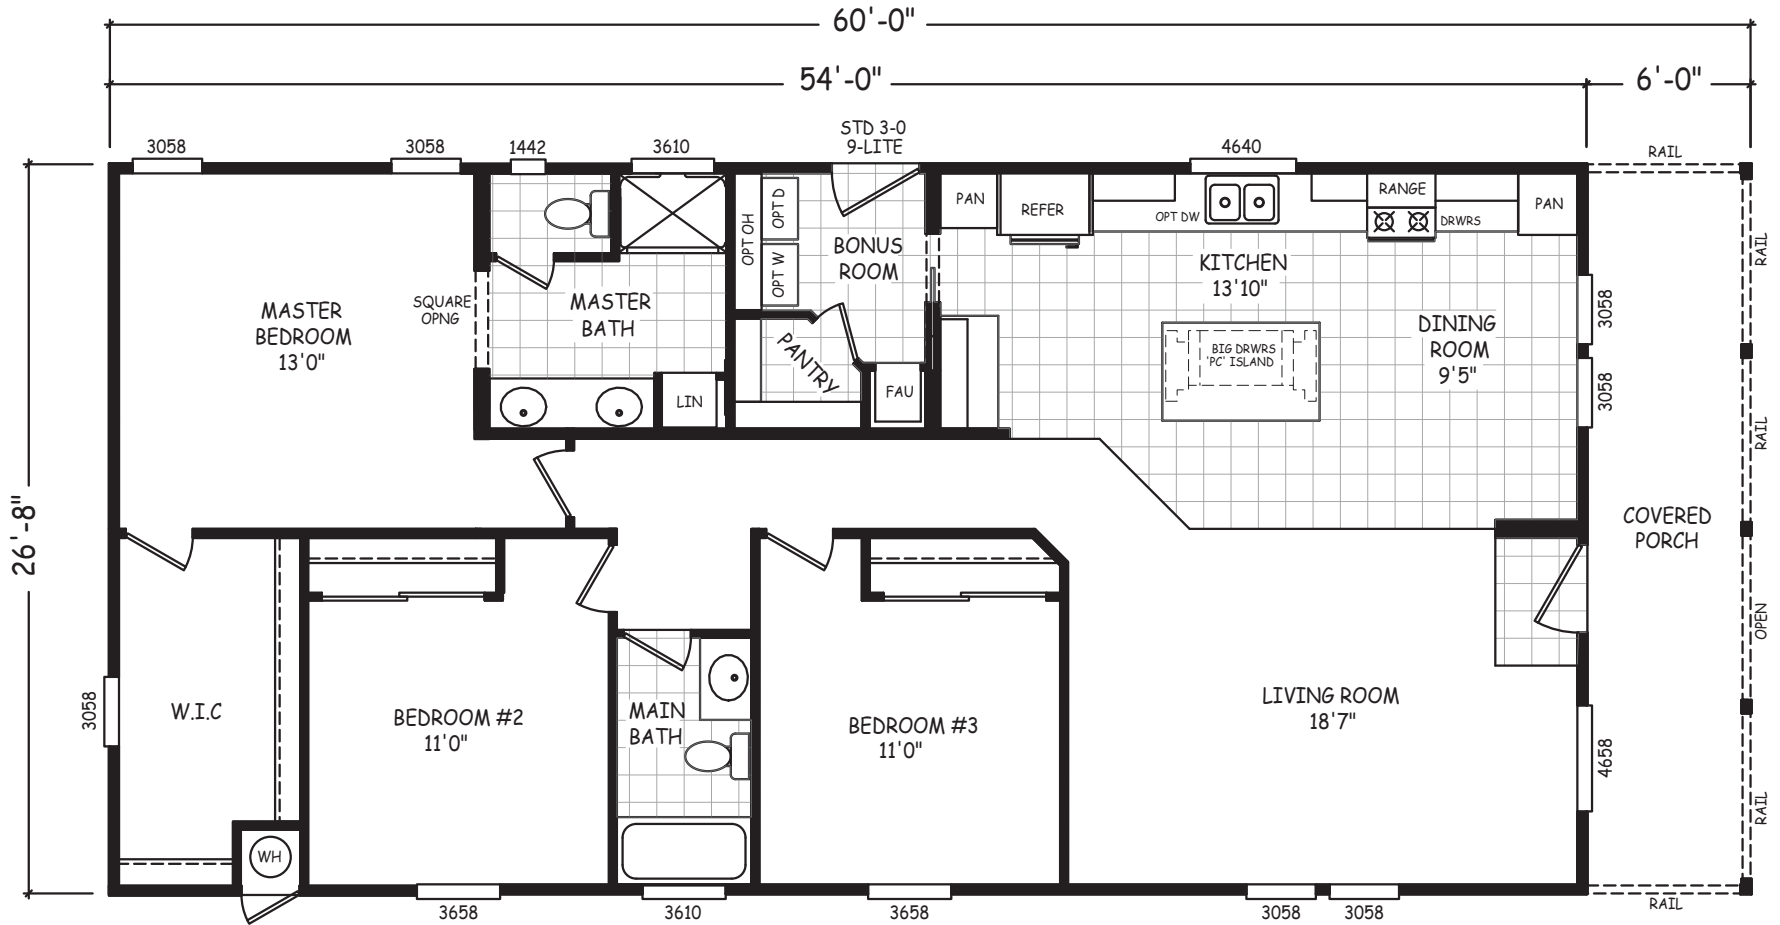

Kelstern
Sedona Ridge Series

Mobile Homes
ON MAIN

3 Bedrooms, 2 Baths
Approx. 1,600 Sq. Ft.

1-800-750-8796

www.MobileHomesOnMain.com

1-800-750-8796

www.MobileHomesOnMain.com

I authorize Mobile Homes on Main to build my house, per this plan
X _____
Customer Signature / Date