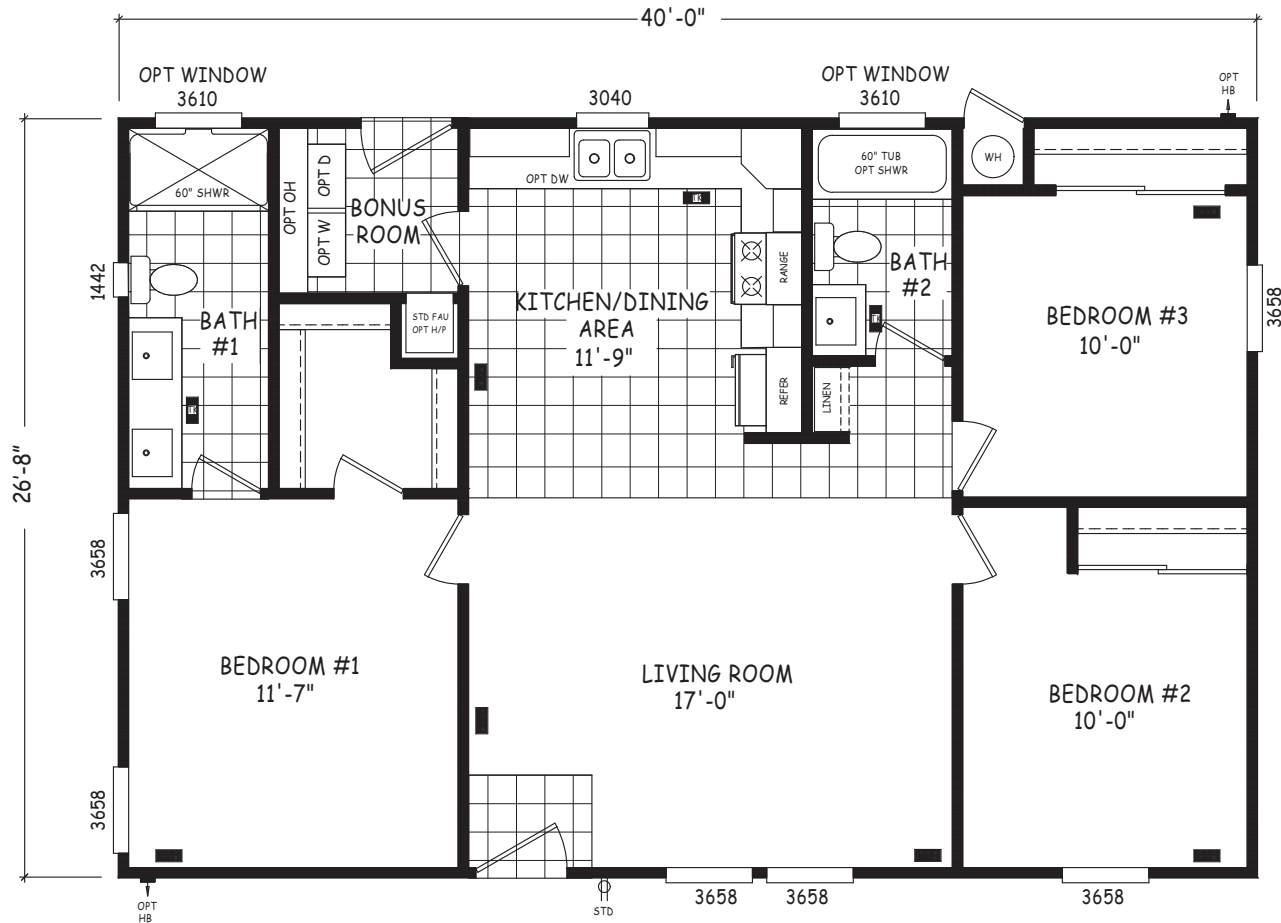

# Kenji

Edge Series

1,067 SQ. FT. (Approximate) 3 Bedroom, 2 Bath

Last Updated: 8-22-22

**MOBILE HOMES ON MAIN**  
8355 E. Main Street  
Mesa, AZ 85207

**MobileHomesOnMain.com | 1-800-750-8796**

**IMPORTANT:** Alta Cima Corp reserves the right to modify, cancel or substitute products or features of this event at any time without prior notice or obligation. Pictures and other promotional materials are representative and may depict or contain floor plans, square footages, elevations, options, upgrades, extra design features, decorations, floor coverings, specialty light fixtures, custom paint and wall coverings, window treatments, landscaping, sound and alarm systems, furnishings, appliances, and other designer/decorator features and amenities that are not included as part of the home and/or may not be available at all locations. Home, pricing and community information is subject to change, and homes to prior sale, at any time without notice or obligation. ©2020 Alta Cima Corp. All rights reserved.