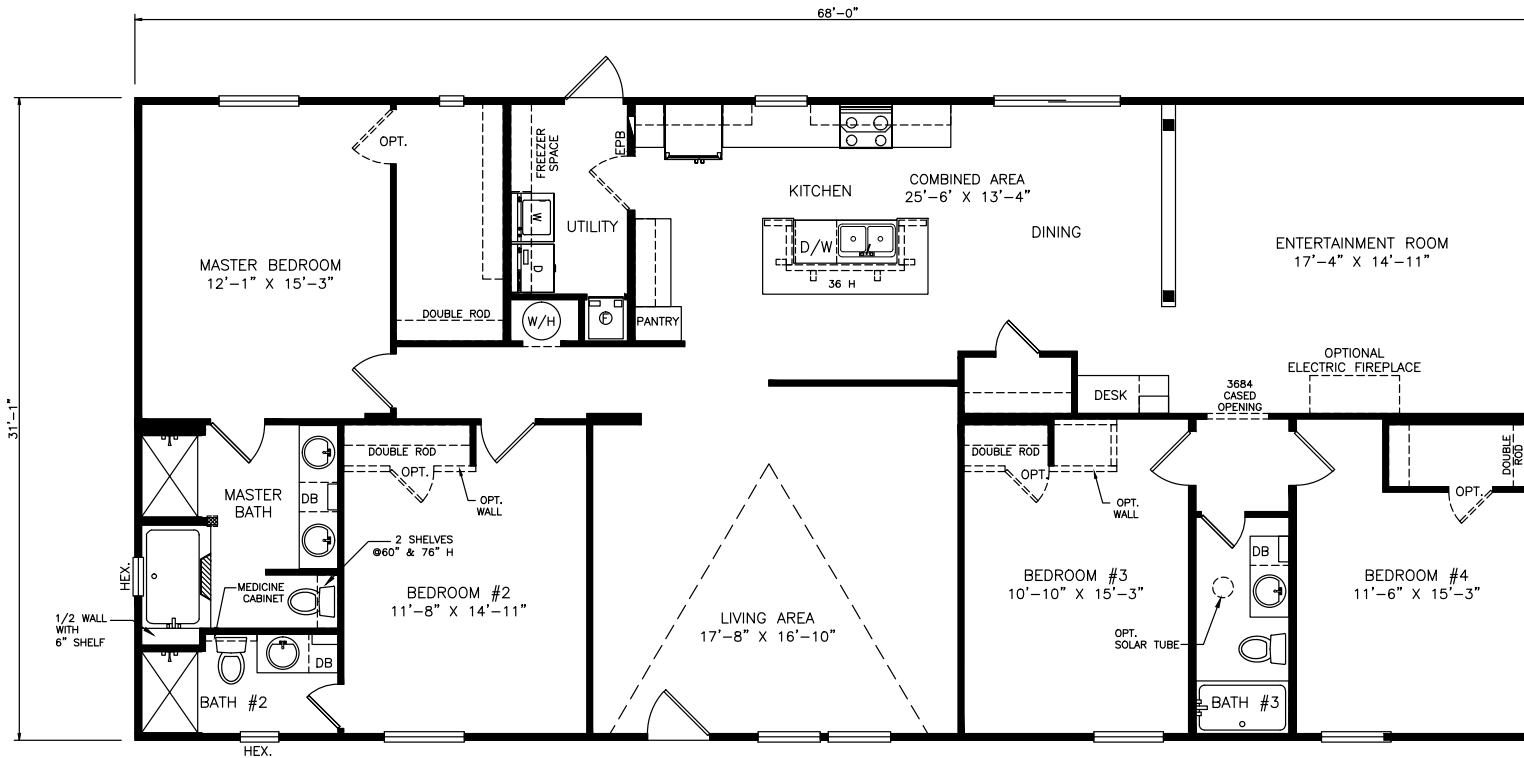

Kennedy

Classic Series - Multi Section

2,120 SQ. FT. (Approximate) 4 Bedrooms, 3 Baths

Last Updated: 6-16-21

OPT. HALF BATH

"B"

"A"

MOBILE HOMES ON MAIN
8355 E. Main Street
Mesa, AZ 85207