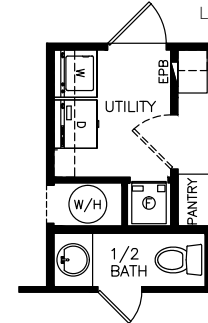

Kennedy

Classic Series - Multi Section

2,120 SQ. FT. (Approximate) 4 Bedrooms, 3 Baths

Last Updated: 6-16-21

OPT. HALF BATH

"B"

"A"

MOBILE HOMES ON MAIN
8355 E. Main Street
Mesa, AZ 85207