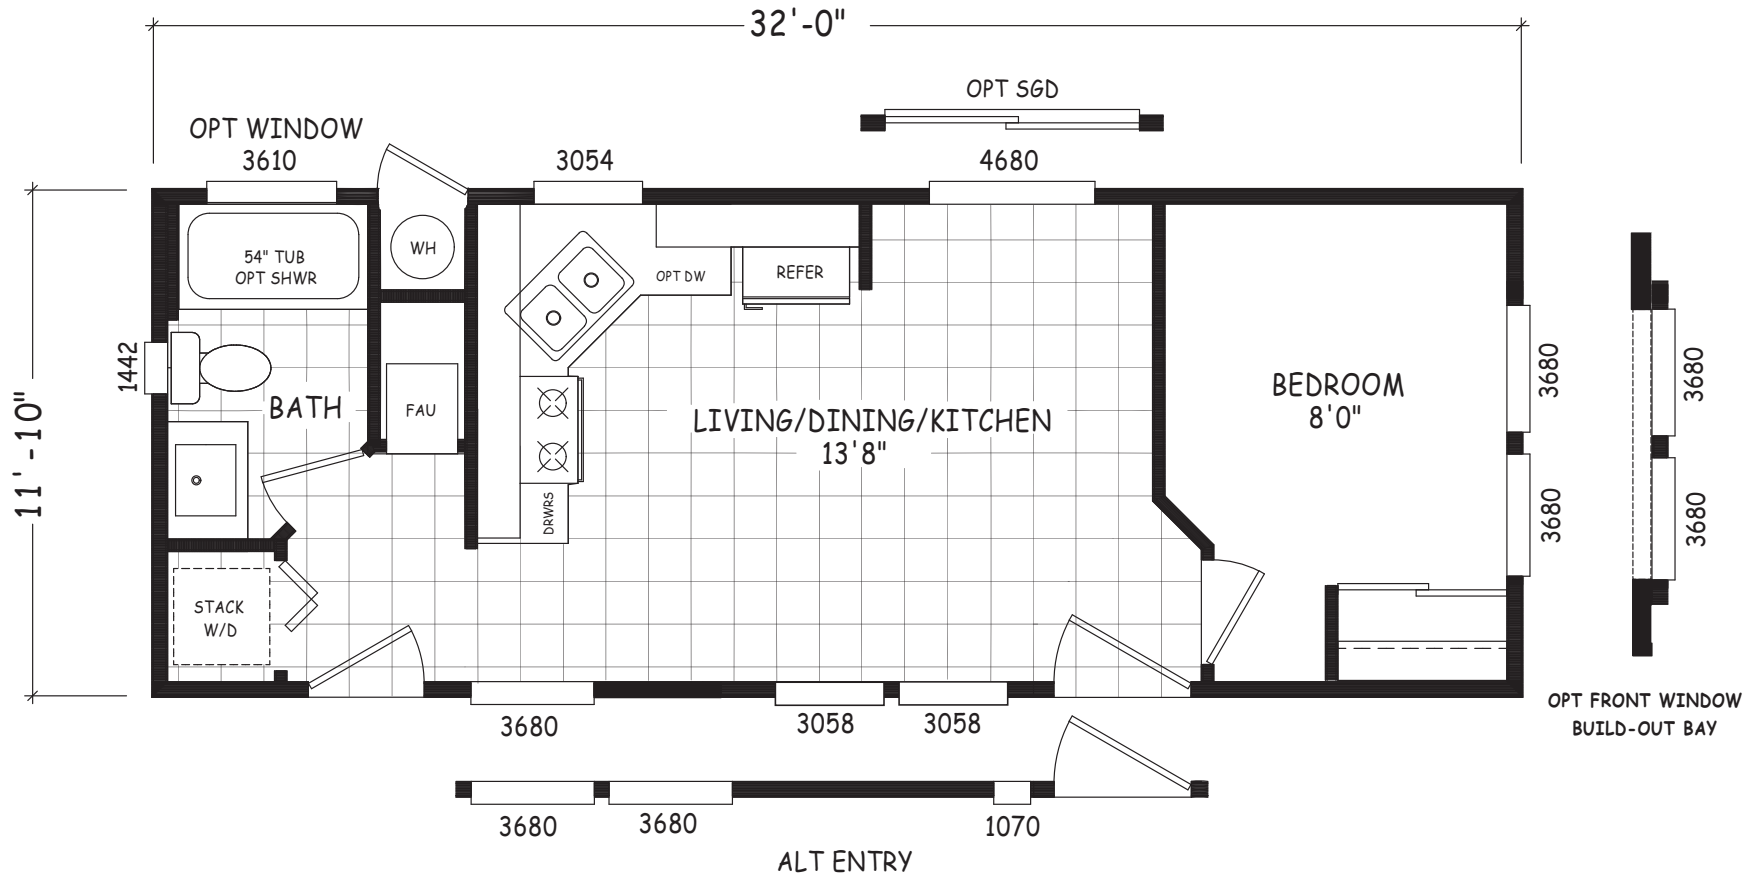

Kyle

Encore Single Wide Series

379 SQ. FT. (Approximate) 1 Bedroom, 1 Bath

Last Updated: 12-8-22

MOBILE HOMES ON MAIN
8355 E. Main Street
Mesa, AZ 85207

MobileHomesOnMain.com | 1-800-750-8796

IMPORTANT: Alta Cima Corp reserves the right to modify, cancel or substitute products or features of this event at any time without prior notice or obligation. Pictures and other promotional materials are representative and may depict or contain floor plans, square footages, elevations, options, upgrades, extra design features, decorations, floor coverings, specialty light fixtures, custom paint and wall coverings, window treatments, landscaping, sound and alarm systems, furnishings, appliances, and other designer/decorator features and amenities that are not included as part of the home and/or may not be available at all locations. Home, pricing and community information is subject to change, and homes to prior sale, at any time without notice or obligation. ©2020 Alta Cima Corp. All rights reserved.