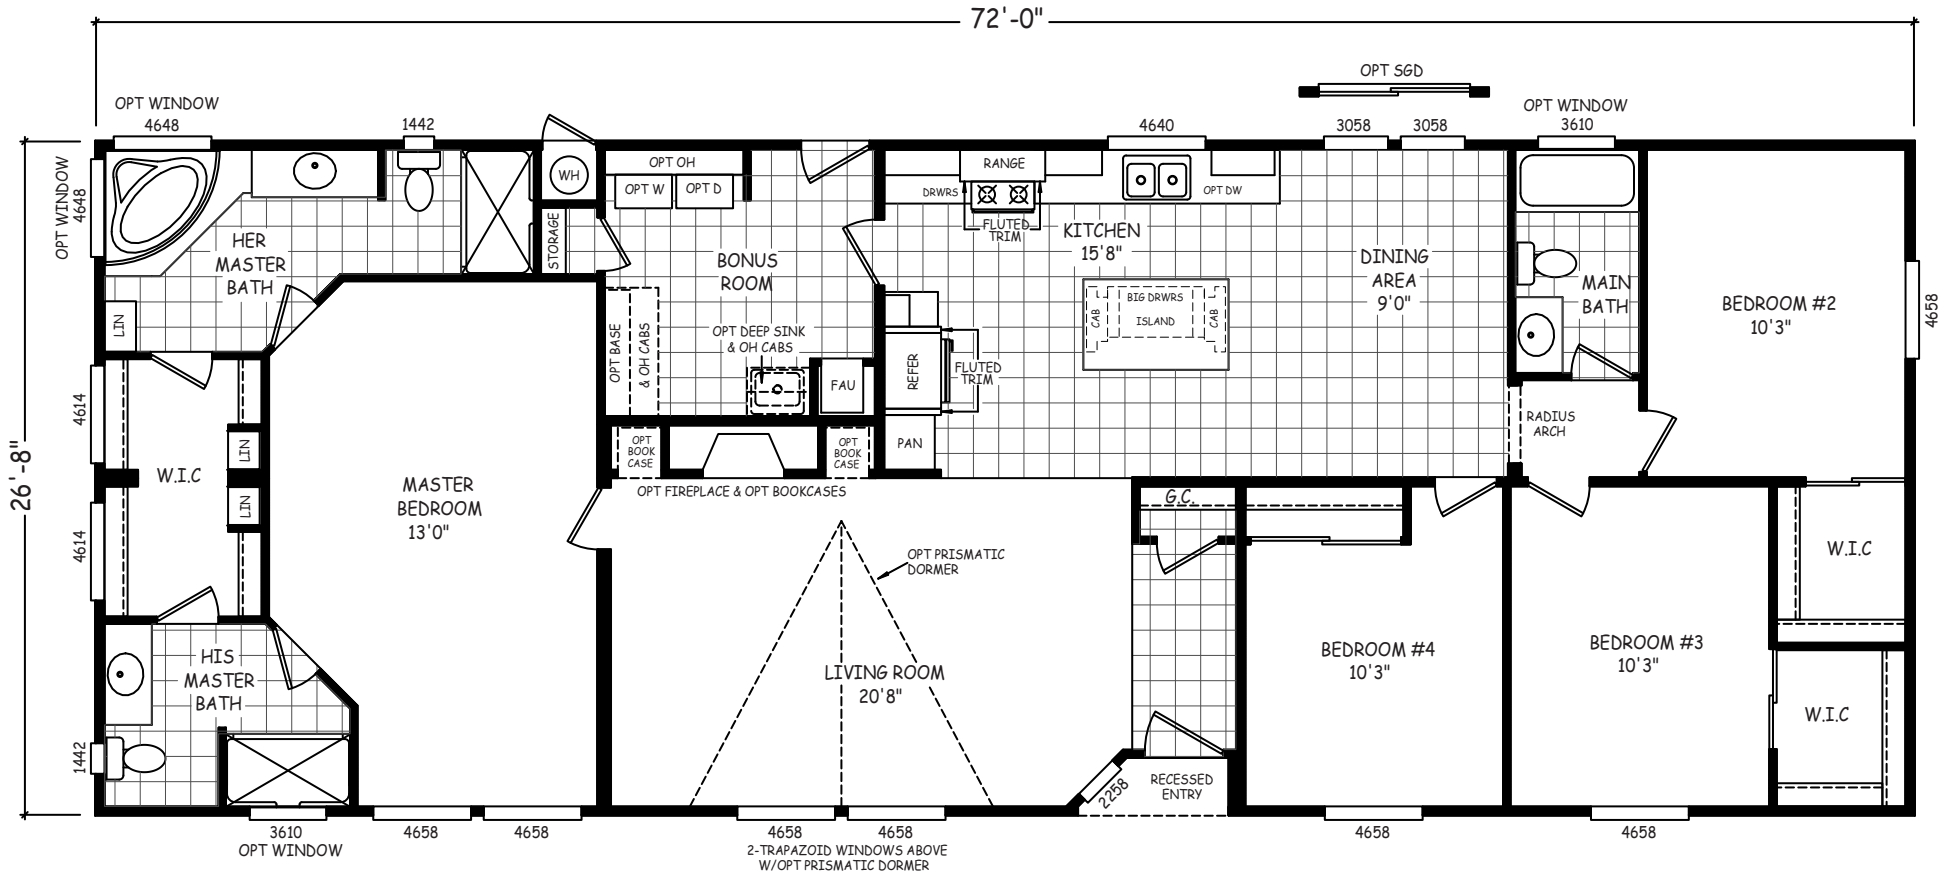

Larkspur

Signature Series

Mobile Homes ON MAIN

4 Bedroom, 2 Bath
Approx. 1,913 Sq. Ft.

1-800-750-8796

www.MobileHomesOnMain.com

1-800-750-8796

www.MobileHomesOnMain.com