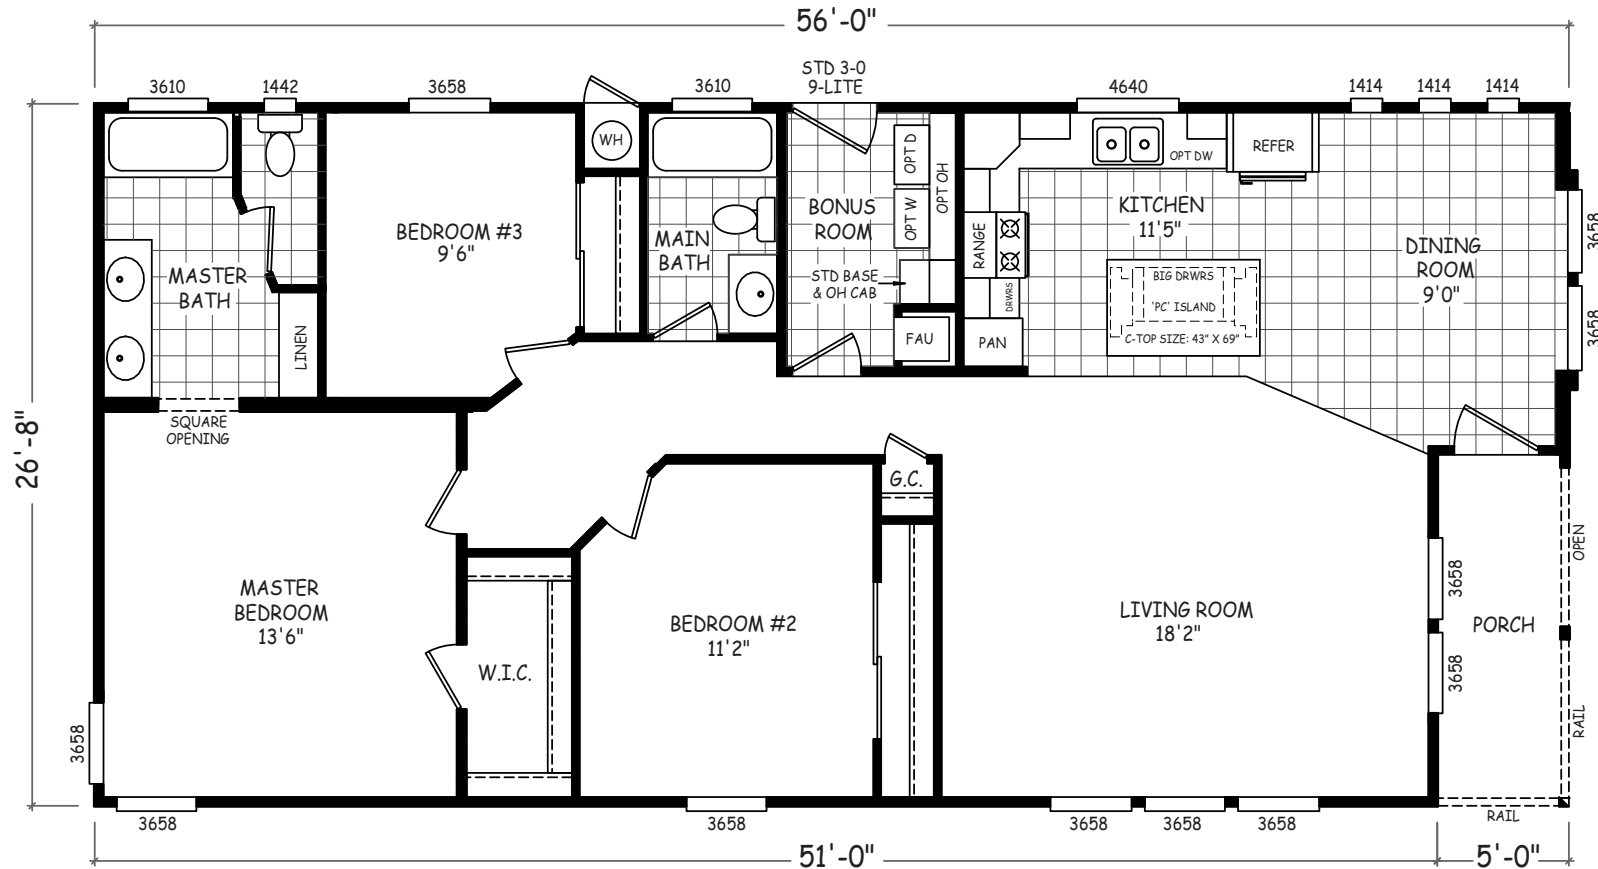

Latta

Sedona Ridge Classic Series

1,493 SQ. FT. (Approximate) 3 Bedroom, 2 Bath

Last Updated: 2-2-23

MOBILE HOMES ON MAIN
8355 E. Main Street
Mesa, AZ 85207

MobileHomesOnMain.com | 1-800-750-8796

IMPORTANT: Alta Cima Corp reserves the right to modify, cancel or substitute products or features of this event at any time without prior notice or obligation. Pictures and other promotional materials are representative and may depict or contain floor plans, square footages, elevations, options, upgrades, extra design features, decorations, floor coverings, specialty light fixtures, custom paint and wall coverings, window treatments, landscaping, sound and alarm systems, furnishings, appliances, and other designer/decorator features and amenities that are not included as part of the home and/or may not be available at all locations. Home, pricing and community information is subject to change, and homes to prior sale, at any time without notice or obligation. ©2020 Alta Cima Corp. All rights reserved.