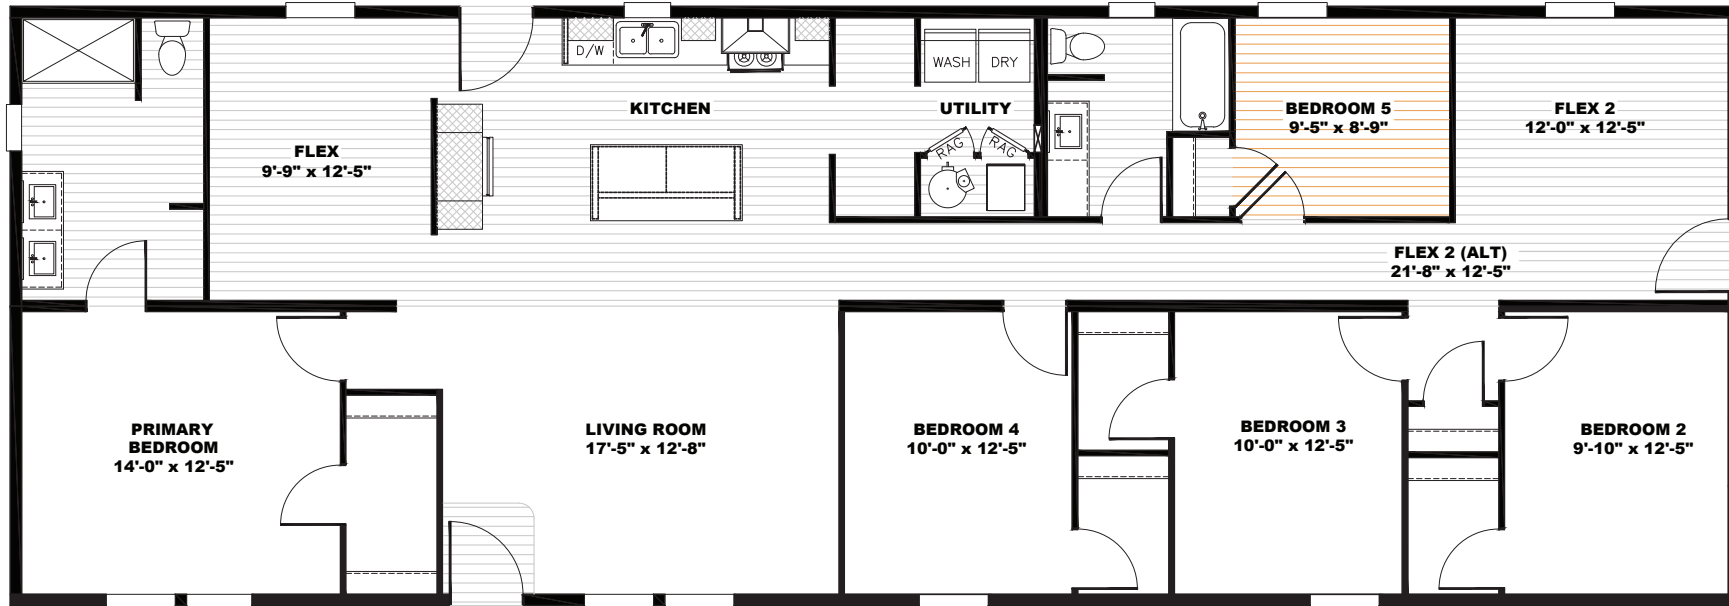

Leeray

Tempo Series - Multi Section

2,001 SQ. FT. (Approximate) 5 Bedroom, 2 Bath

Last Updated: 8-29-24

🎵 Alternate Layout: 4 Bedroom / Large Flex Space

MOBILE HOMES ON MAIN
8355 E. Main Street
Mesa, AZ 85207