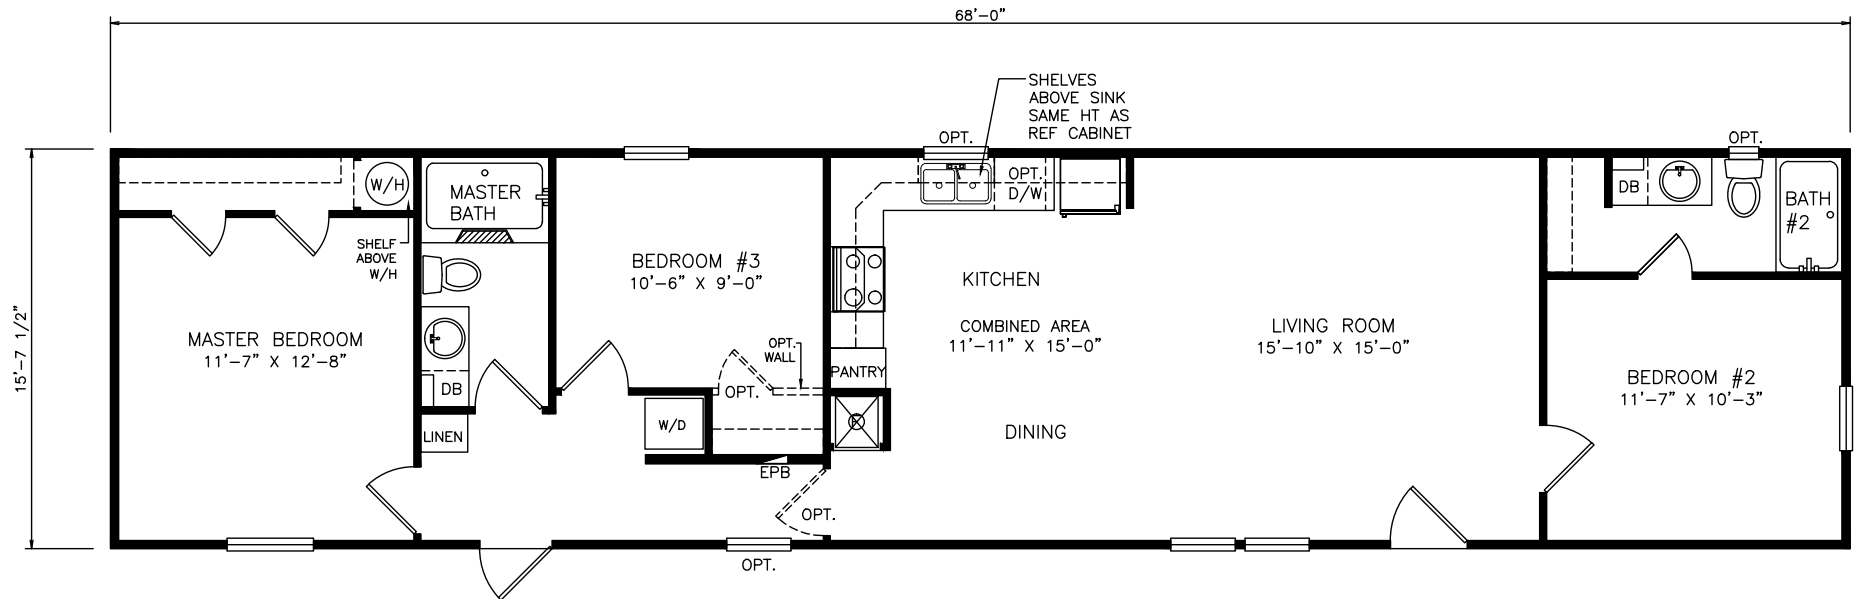

Lewiston

Heritage Series - Single Section

1,068 SQ. FT. (Approximate) 3 Bedrooms, 2 Baths

Last Updated: 6-22-21

MOBILE HOMES ON MAIN
8355 E. Main Street
Mesa, AZ 85207

MobileHomesOnMain.com | 1-800-750-8796