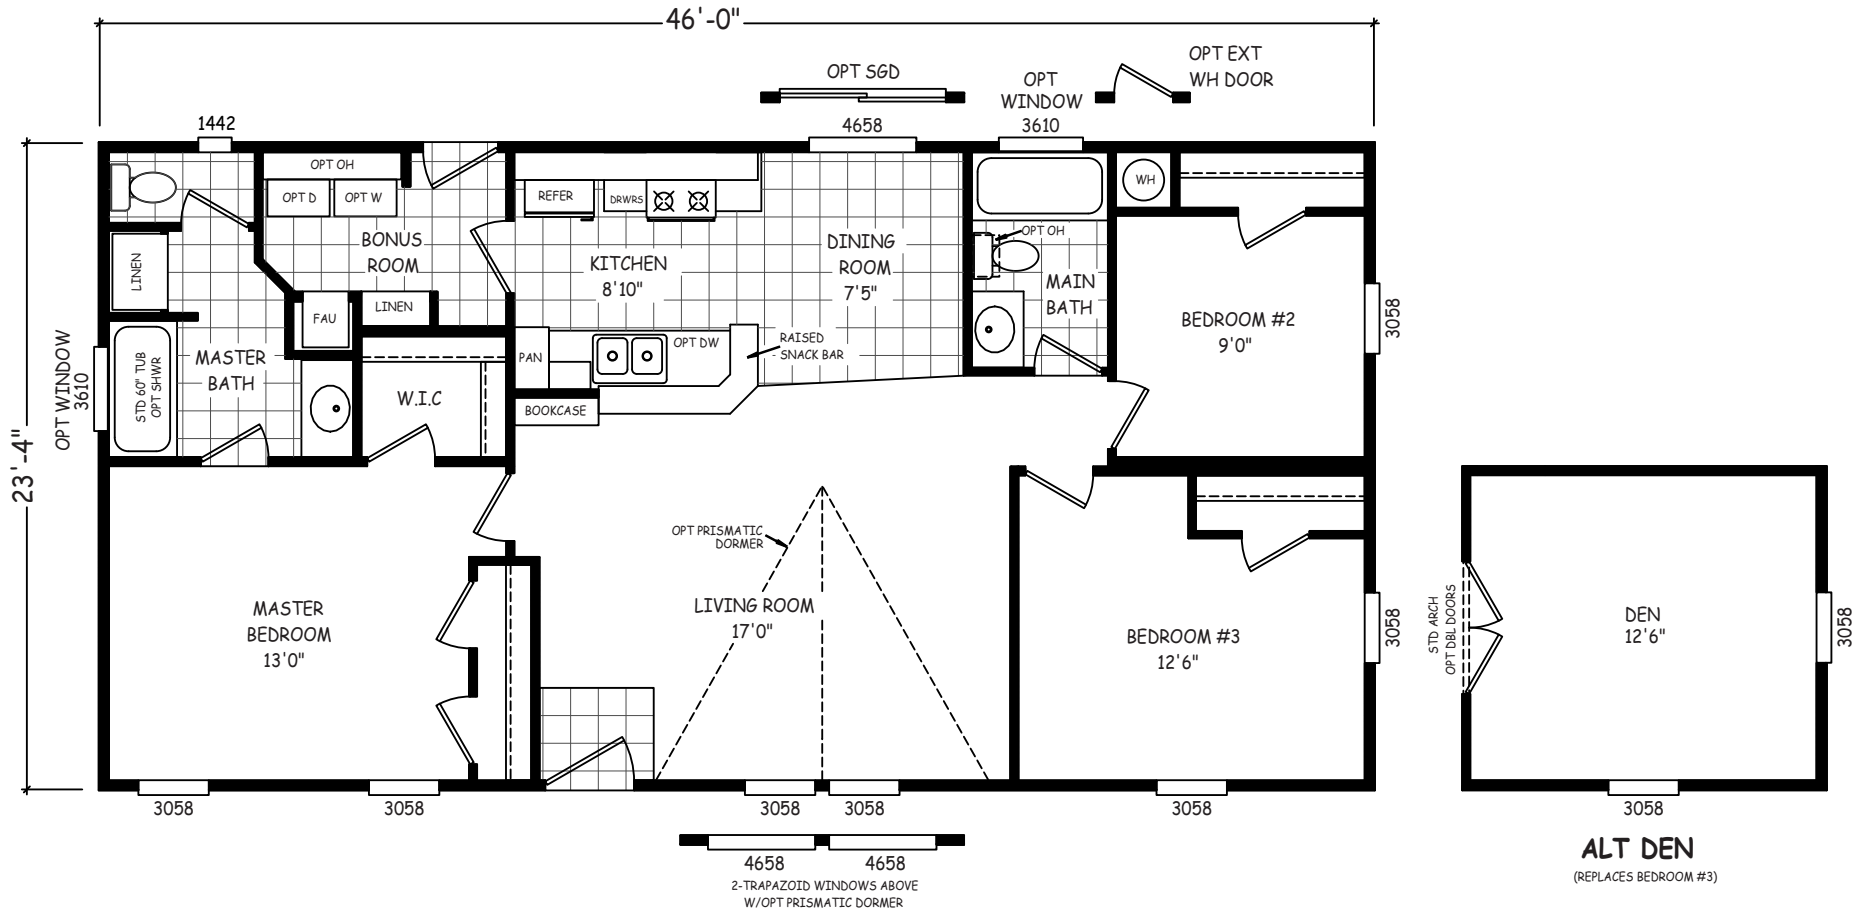

Little Dove

Landmark Series

Mobile Homes ON MAIN

3 Bedroom, 2 Bath
Approx. 1,050 Sq. Ft.

1-800-750-8796

www.MobileHomesOnMain.com

1-800-750-8796

www.MobileHomesOnMain.com