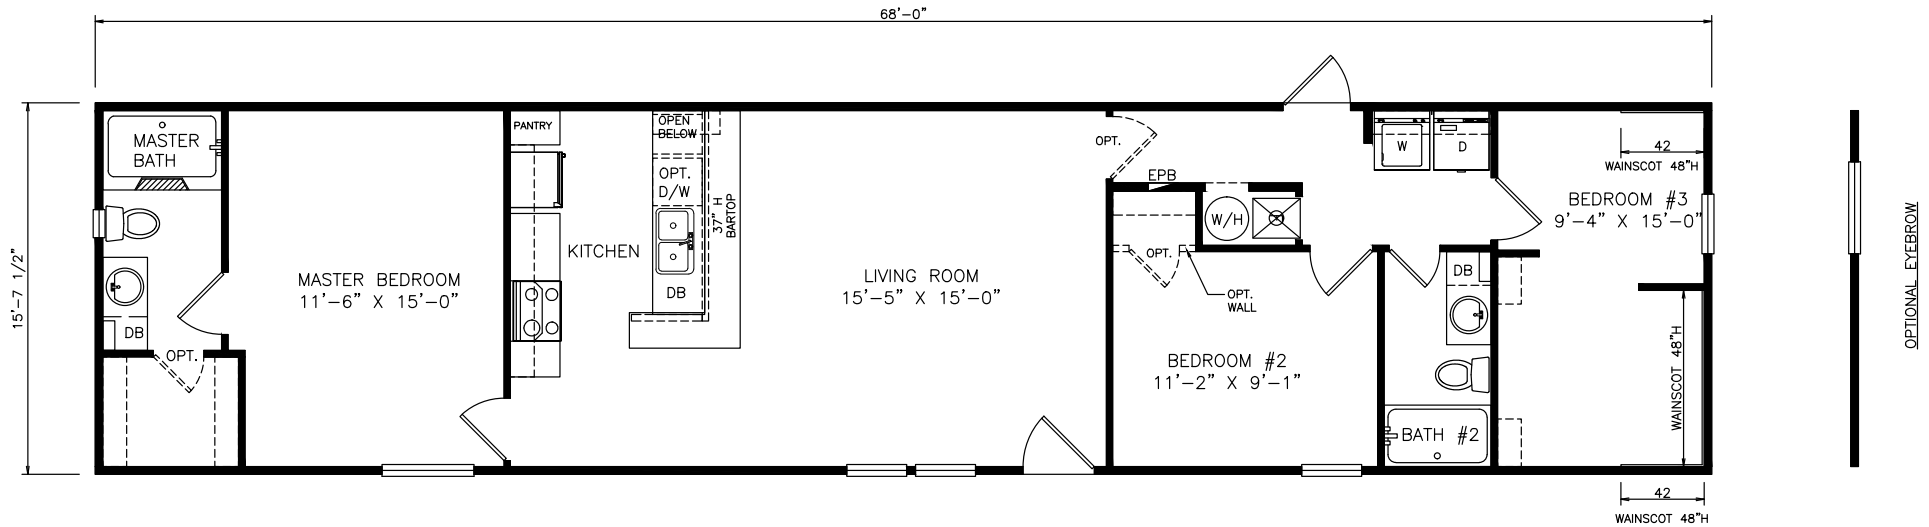

Livington

Heritage Series - Single Section

1,068 SQ. FT. (Approximate) 3 Bedrooms, 2 Baths

Last Updated: 6-22-21

MOBILE HOMES ON MAIN
8355 E. Main Street
Mesa, AZ 85207

MobileHomesOnMain.com | 1-800-750-8796