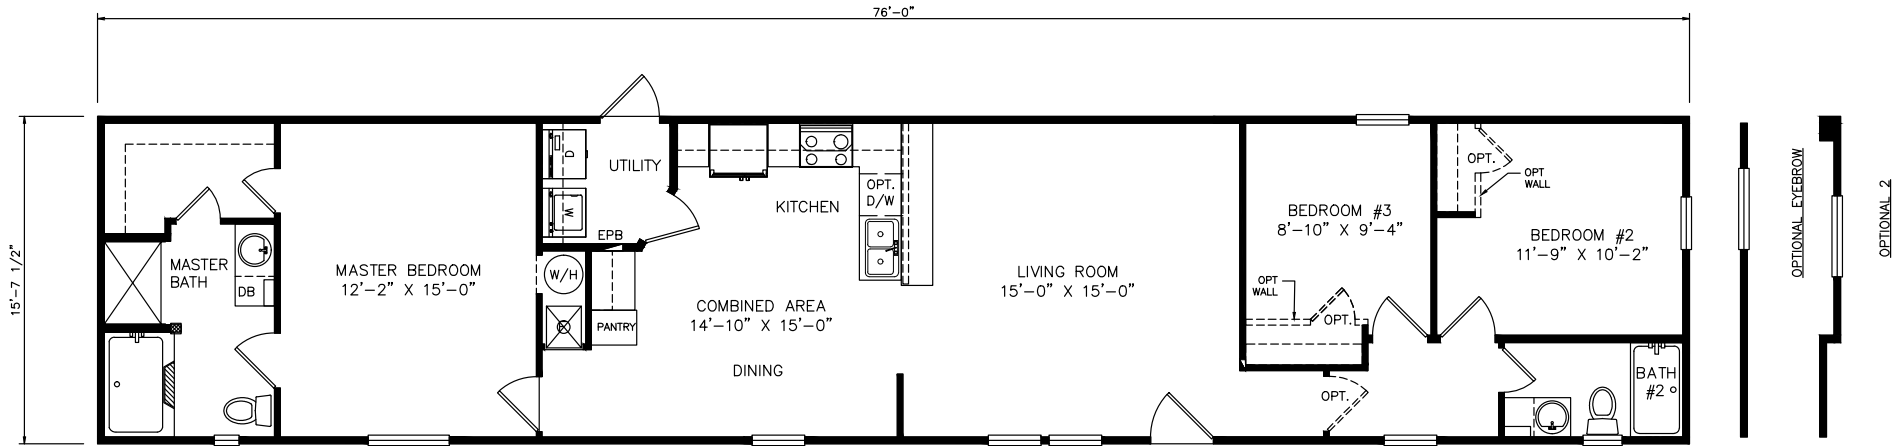

# Locke

Classic Series - Single Section

1,193 SQ. FT. (Approximate) 3 Bedrooms, 2 Baths

Last Updated: 6-9-21

**MOBILE HOMES ON MAIN**  
8355 E. Main Street  
Mesa, AZ 85207

**MobileHomesOnMain.com | 1-800-750-8796**