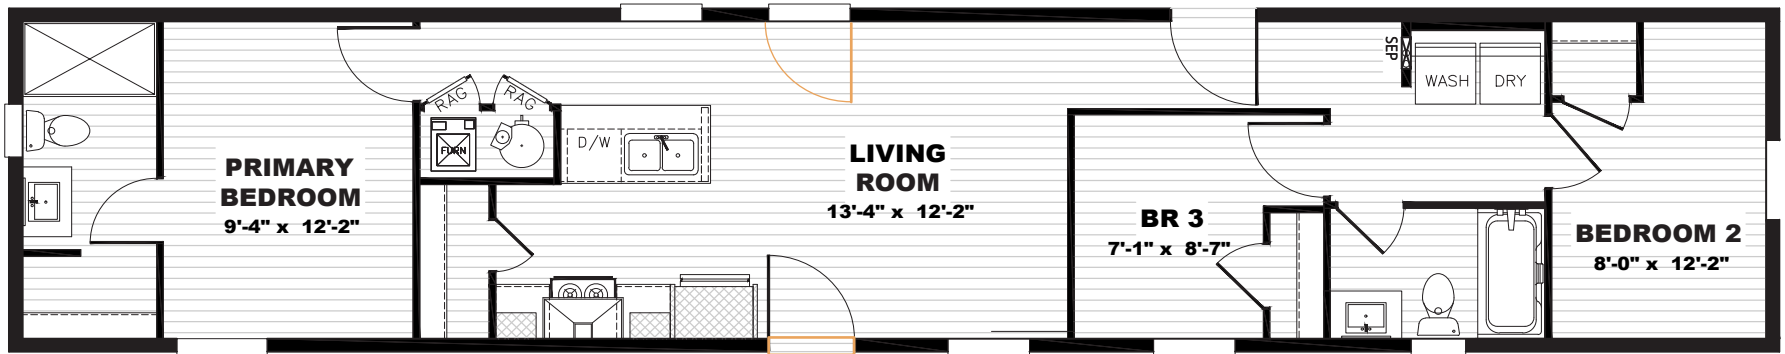

Losantville

Tempo Series - Single Section

869 SQ. FT. (Approximate) 3 Bedroom, 2 Bath

Last Updated: 8-29-24

 Alternate Door Location Available

MOBILE HOMES ON MAIN
8355 E. Main Street
Mesa, AZ 85207

MobileHomesOnMain.com | 1-800-750-8796