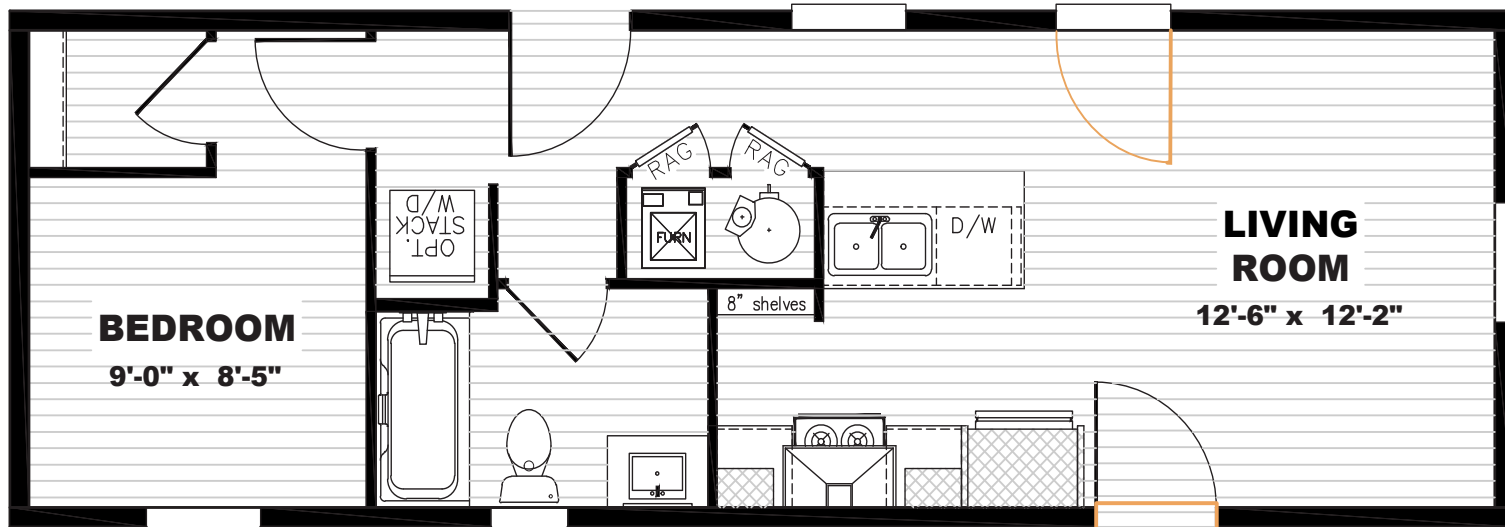

Lowden

Tempo Series - Single Section

527 SQ. FT. (Approximate) 1 Bedroom, 1 Bath

Last Updated: 10-2-24

 Alternate Door Location Available

Note: This home includes a walk-in shower.
(Tub/Shower as shown is not available)