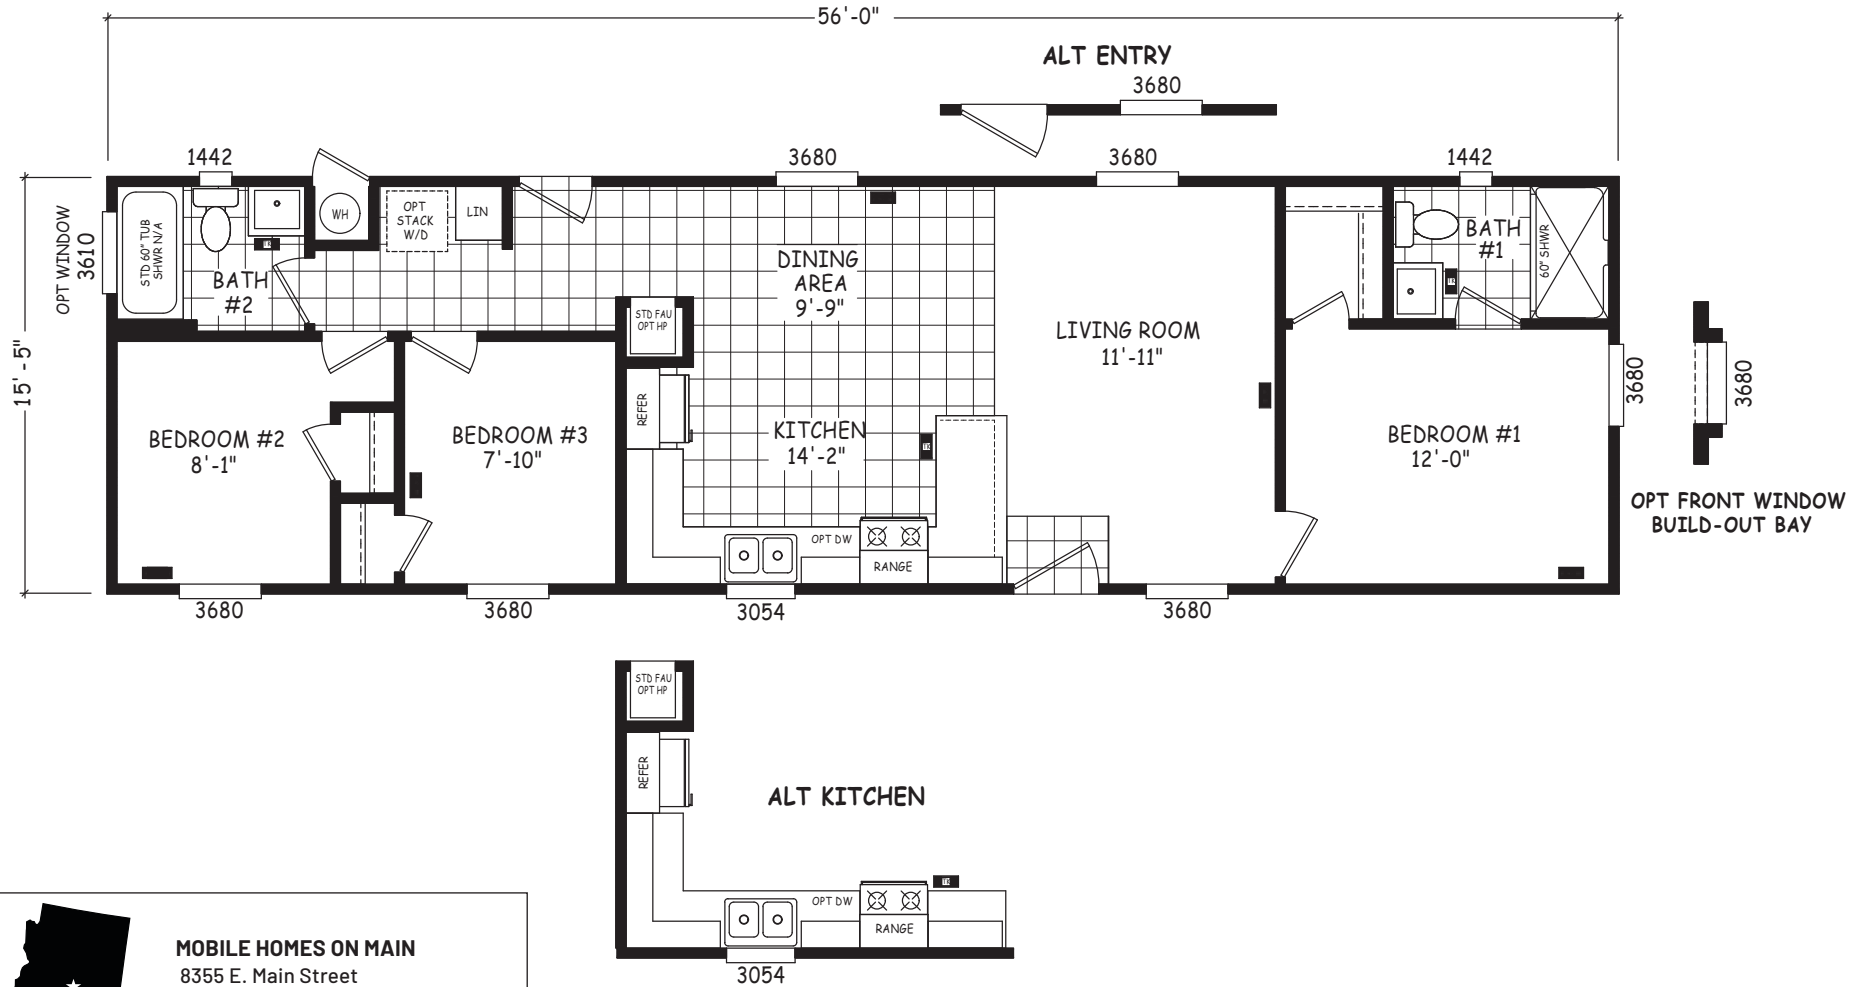

Macey

Encore Single Wide Series

864 SQ. FT. (Approximate) 3 Bedroom, 2 Bath

Last Updated: 12-8-22

MOBILE HOMES ON MAIN
8355 E. Main Street
Mesa, AZ 85207

MobileHomesOnMain.com | 1-800-750-8796

IMPORTANT: Alta Cima Corp reserves the right to modify, cancel or substitute products or features of this event at any time without prior notice or obligation. Pictures and other promotional materials are representative and may depict or contain floor plans, square footages, elevations, options, upgrades, extra design features, decorations, floor coverings, specialty light fixtures, custom paint and wall coverings, window treatments, landscaping, sound and alarm systems, furnishings, appliances, and other designer/decorator features and amenities that are not included as part of the home and/or may not be available at all locations. Home, pricing and community information is subject to change, and homes to prior sale, at any time without notice or obligation. ©2020 Alta Cima Corp. All rights reserved.