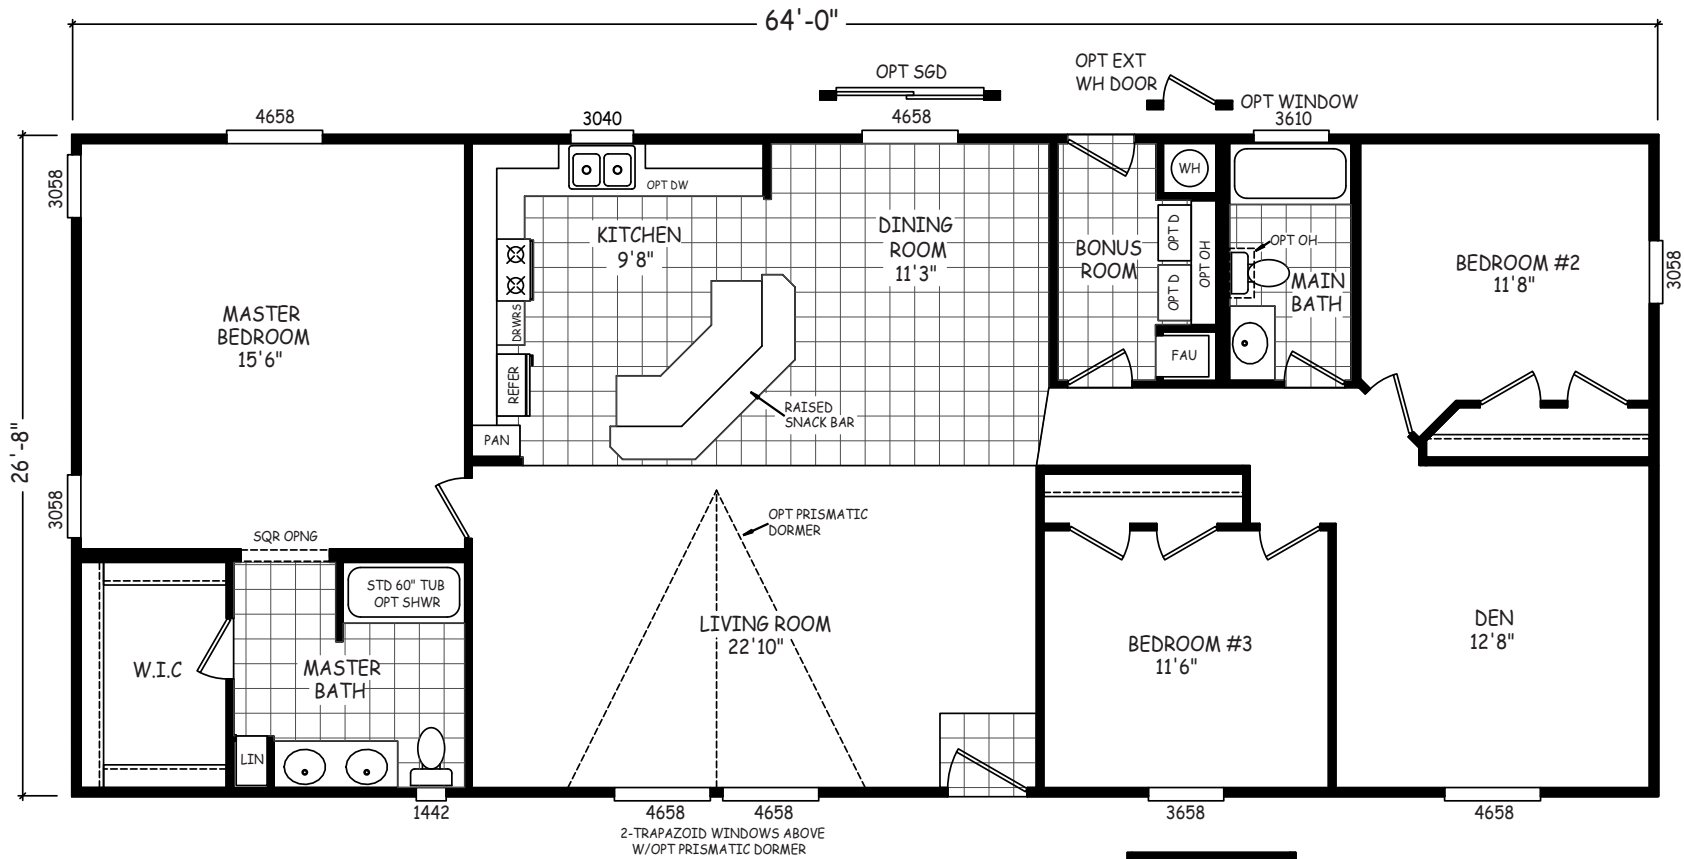

Maddock

Landmark Series

Mobile Homes ON MAIN

3 Bedroom, 2 Bath
Approx. 1,707 Sq. Ft.

1-800-750-8796

www.MobileHomesOnMain.com

1-800-750-8796

www.MobileHomesOnMain.com