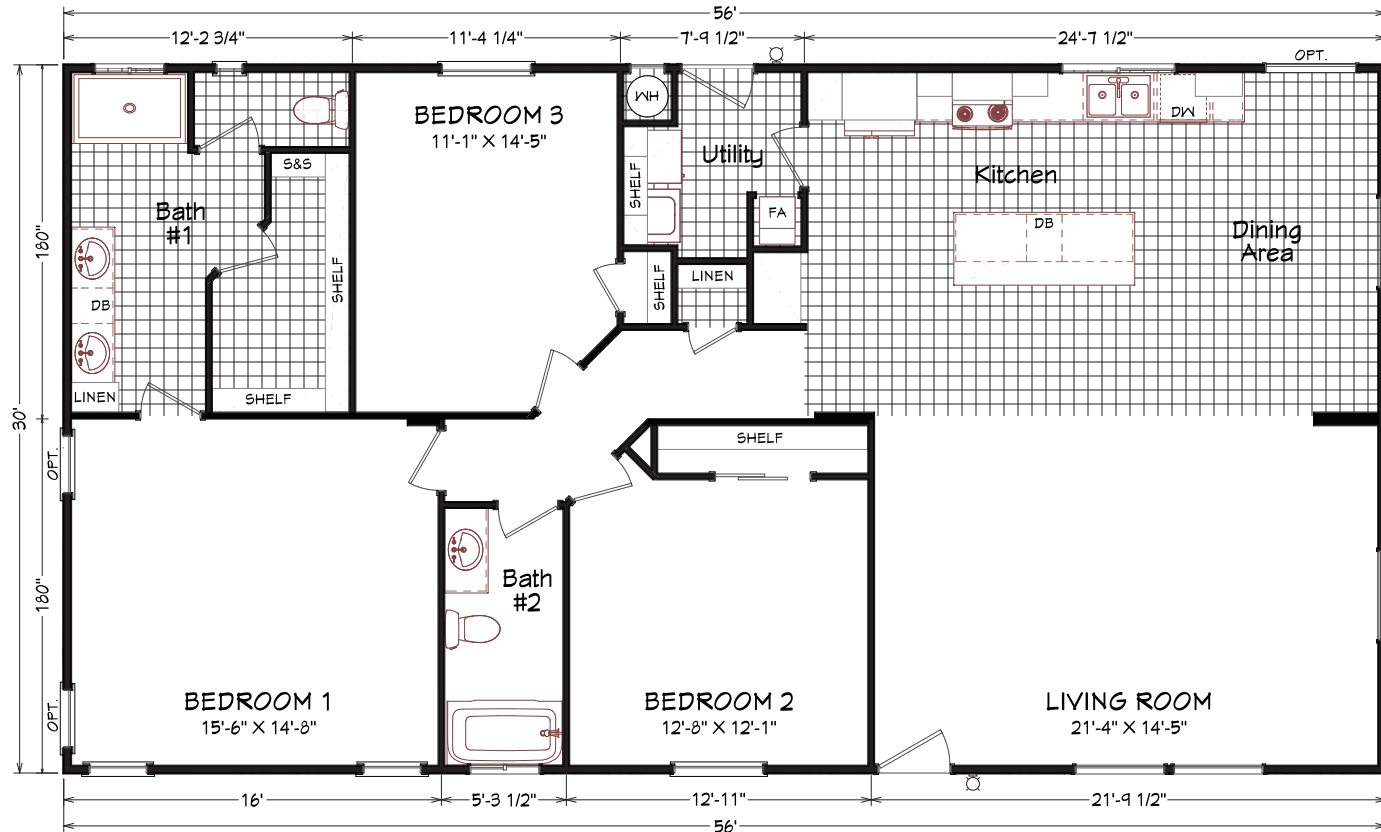

Maginn

Coronado Series

1,680 SQ. FT. (Approximate) 3 Bedroom, 2 Bath

Last Updated: 11-1-22

Optional Glamor Bath

MOBILE HOMES ON MAIN
8355 E. Main Street
Mesa, AZ 85207

MobileHomesOnMain.com | 1-800-750-8796