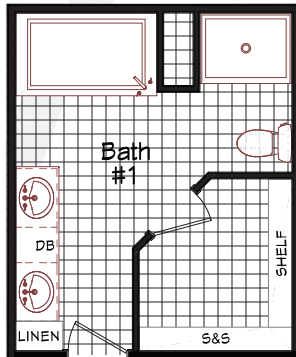

Maginn

Coronado Series

1,680 SQ. FT. (Approximate) 3 Bedroom, 2 Bath

Last Updated: 11-1-22

Optional Glamor Bath

MOBILE HOMES ON MAIN
8355 E. Main Street
Mesa, AZ 85207

MobileHomesOnMain.com | 1-800-750-8796