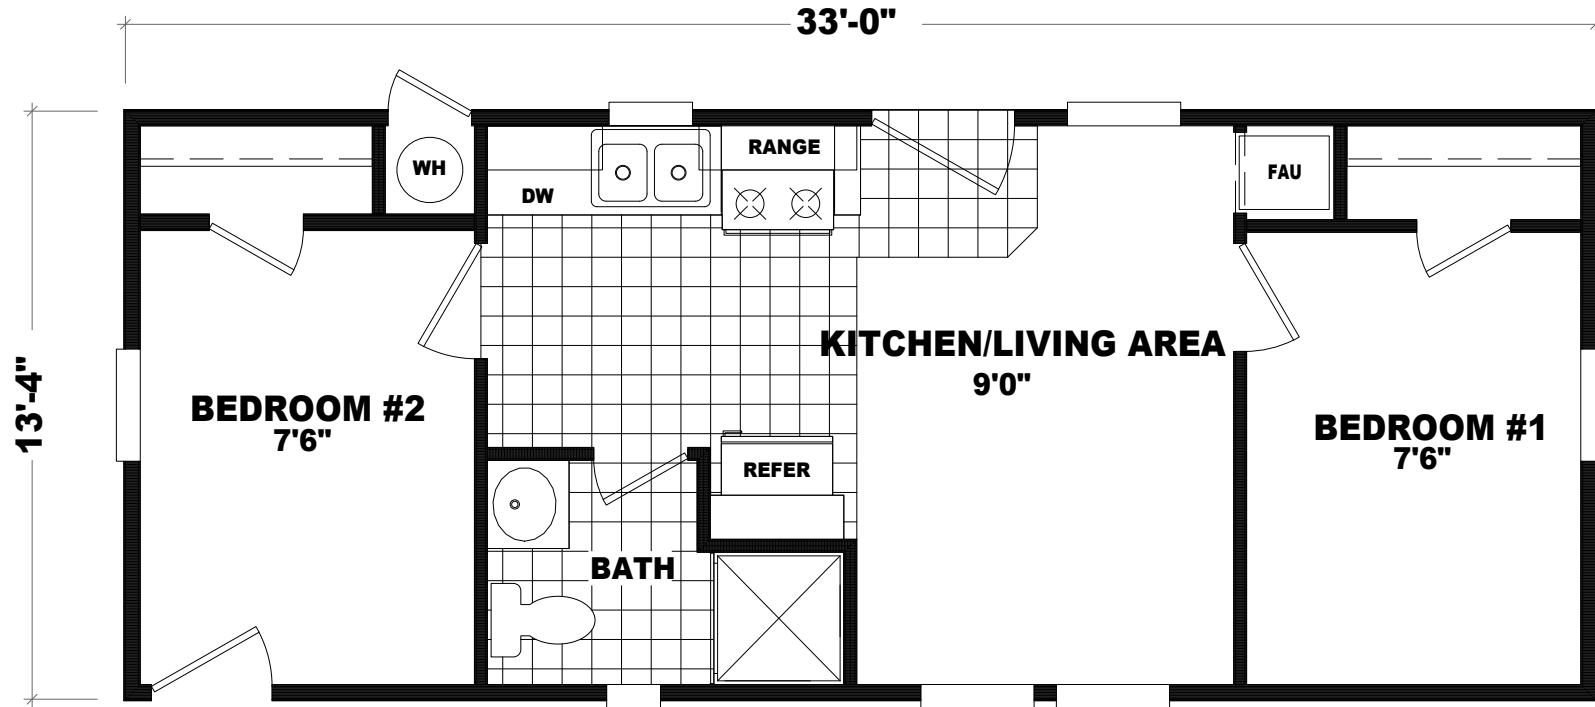

Malvern

GS Series

467 SQ. FT. (Approximate) 2 Bedroom, 1 Bath

Last Updated: 10-27-20

MOBILE HOMES ON MAIN
8355 E. Main Street
Mesa, AZ 85207

MobileHomesOnMain.com | 1-800-750-8796

IMPORTANT: Alta Cima Corp reserves the right to modify, cancel or substitute products or features of this event at any time without prior notice or obligation. Pictures and other promotional materials are representative and may depict or contain floor plans, square footages, elevations, options, upgrades, extra design features, decorations, floor coverings, specialty light fixtures, custom paint and wall coverings, window treatments, landscaping, sound and alarm systems, furnishings, appliances, and other designer/decorator features and amenities that are not included as part of the home and/or may not be available at all locations. Home, pricing and community information is subject to change, and homes to prior sale, at any time without notice or obligation. ©2020 Alta Cima Corp. All rights reserved.