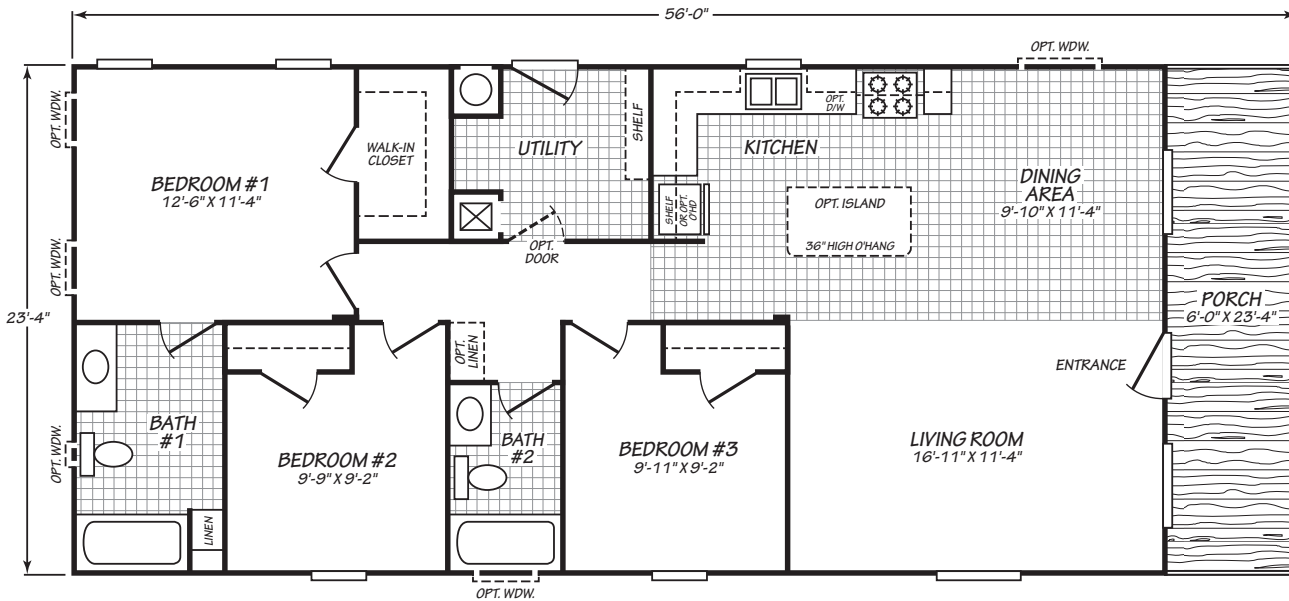

# Martinsville

Canyon Lake Series

1,166 SQ. FT. (Approximate) 3 Bedrooms, 2 Baths

Last Updated: 10-11-24

**MOBILE HOMES ON MAIN**  
8355 E. Main Street  
Mesa, AZ 85207

**MobileHomesOnMain.com | 1-800-750-8796**