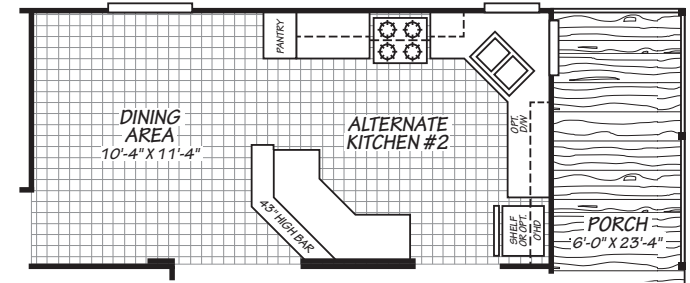

# Martinsville

Canyon Lake Series

1,166 SQ. FT. (Approximate) 3 Bedrooms, 2 Baths

Last Updated: 10-11-24

**MOBILE HOMES ON MAIN**  
8355 E. Main Street  
Mesa, AZ 85207

**MobileHomesOnMain.com | 1-800-750-8796**