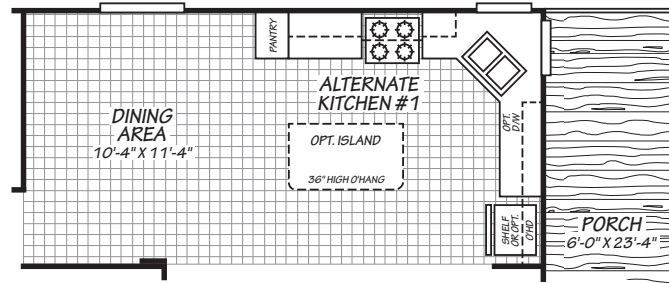

# Martinsville

Canyon Lake Series

1,166 SQ. FT. (Approximate) 3 Bedrooms, 2 Baths

Last Updated: 10-11-24

**MOBILE HOMES ON MAIN**  
8355 E. Main Street  
Mesa, AZ 85207

**MobileHomesOnMain.com | 1-800-750-8796**