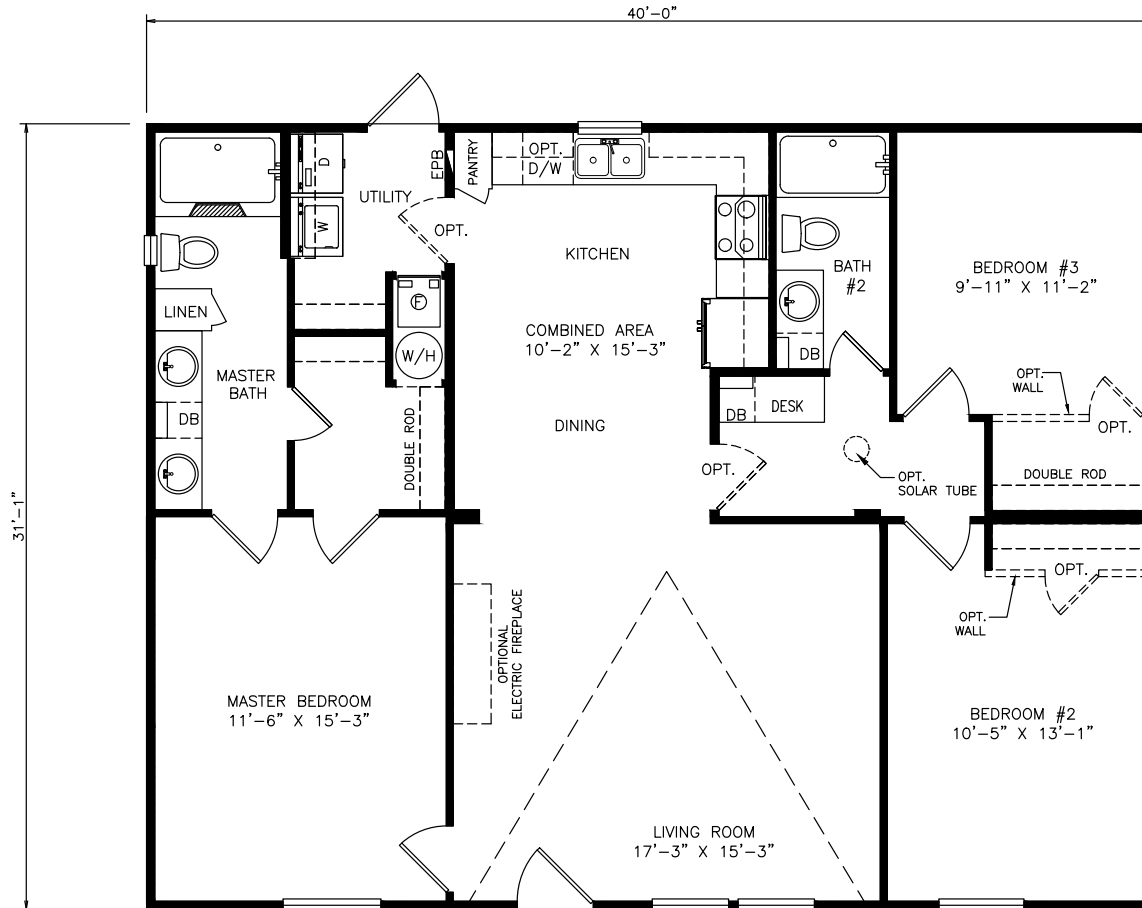

Mayfair

Classic Series - Multi Section

1,248 SQ. FT. (Approximate) 3 Bedrooms, 2 Baths

Last Updated: 6-16-21

MOBILE HOMES ON MAIN
8355 E. Main Street
Mesa, AZ 85207

MobileHomesOnMain.com | 1-800-750-8796

IMPORTANT: Alta Cima Corp reserves the right to modify, cancel or substitute products or features of this event at any time without prior notice or obligation. Pictures and other promotional materials are representative and may depict or contain floor plans, square footages, elevations, options, upgrades, extra design features, decorations, floor coverings, specialty light fixtures, custom paint and wall coverings, window treatments, landscaping, sound and alarm systems, furnishings, appliances, and other designer/decorator features and amenities that are not included as part of the home and/or may not be available at all locations. Home, pricing and community information is subject to change, and homes to prior sale, at any time without notice or obligation. ©2020 Alta Cima Corp. All rights reserved.