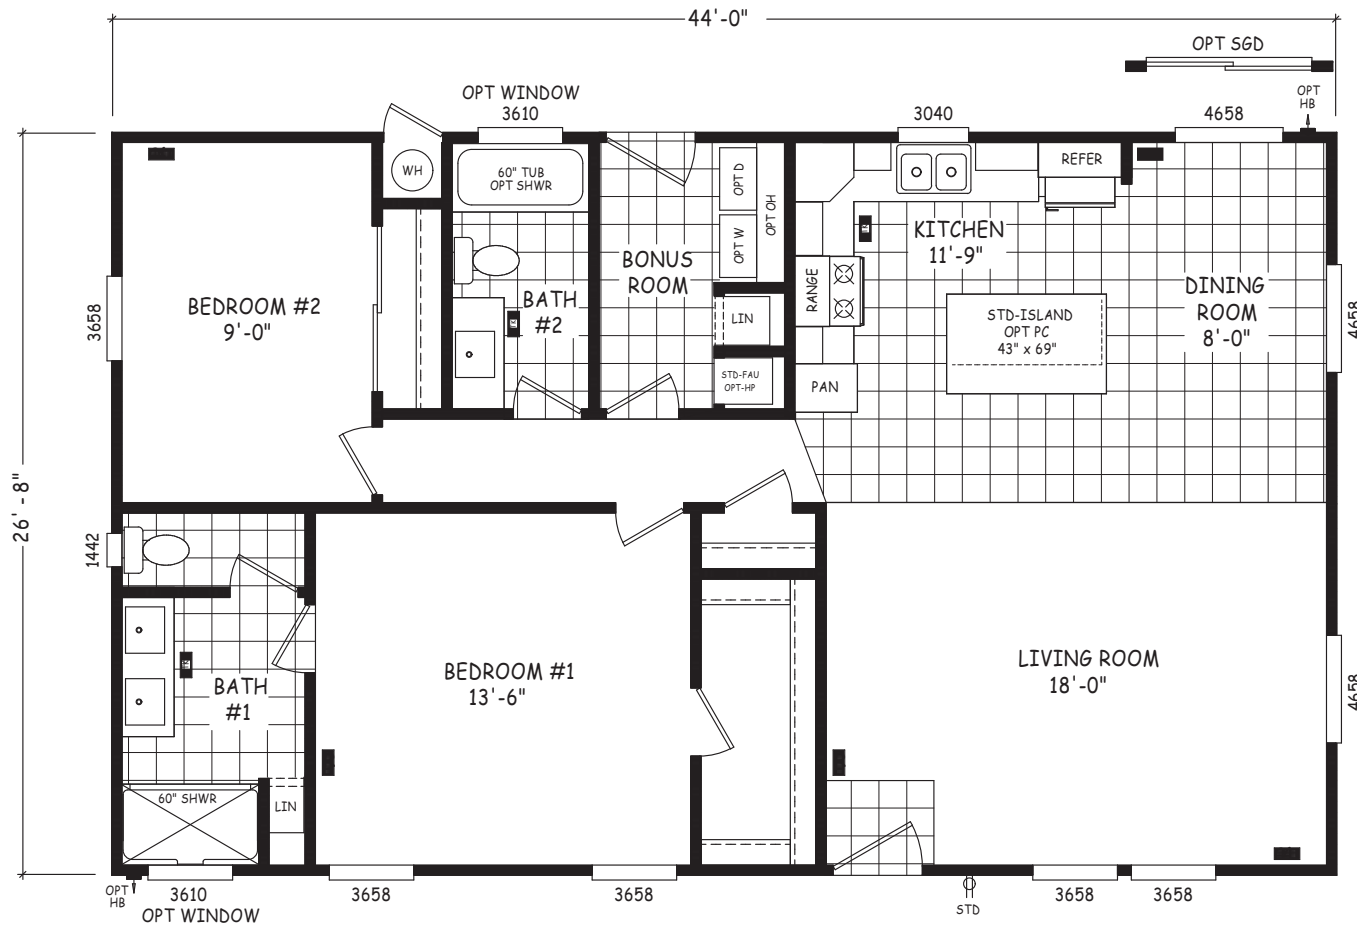

Merrton

Edge Series

1,174 SQ. FT. (Approximate) 2 Bedroom, 2 Bath

Last Updated: 8-22-22

MOBILE HOMES ON MAIN
8355 E. Main Street
Mesa, AZ 85207

MobileHomesOnMain.com | 1-800-750-8796

IMPORTANT: Alta Cima Corp reserves the right to modify, cancel or substitute products or features of this event at any time without prior notice or obligation. Pictures and other promotional materials are representative and may depict or contain floor plans, square footages, elevations, options, upgrades, extra design features, decorations, floor coverings, specialty light fixtures, custom paint and wall coverings, window treatments, landscaping, sound and alarm systems, furnishings, appliances, and other designer/decorator features and amenities that are not included as part of the home and/or may not be available at all locations. Home, pricing and community information is subject to change, and homes to prior sale, at any time without notice or obligation. ©2020 Alta Cima Corp. All rights reserved.