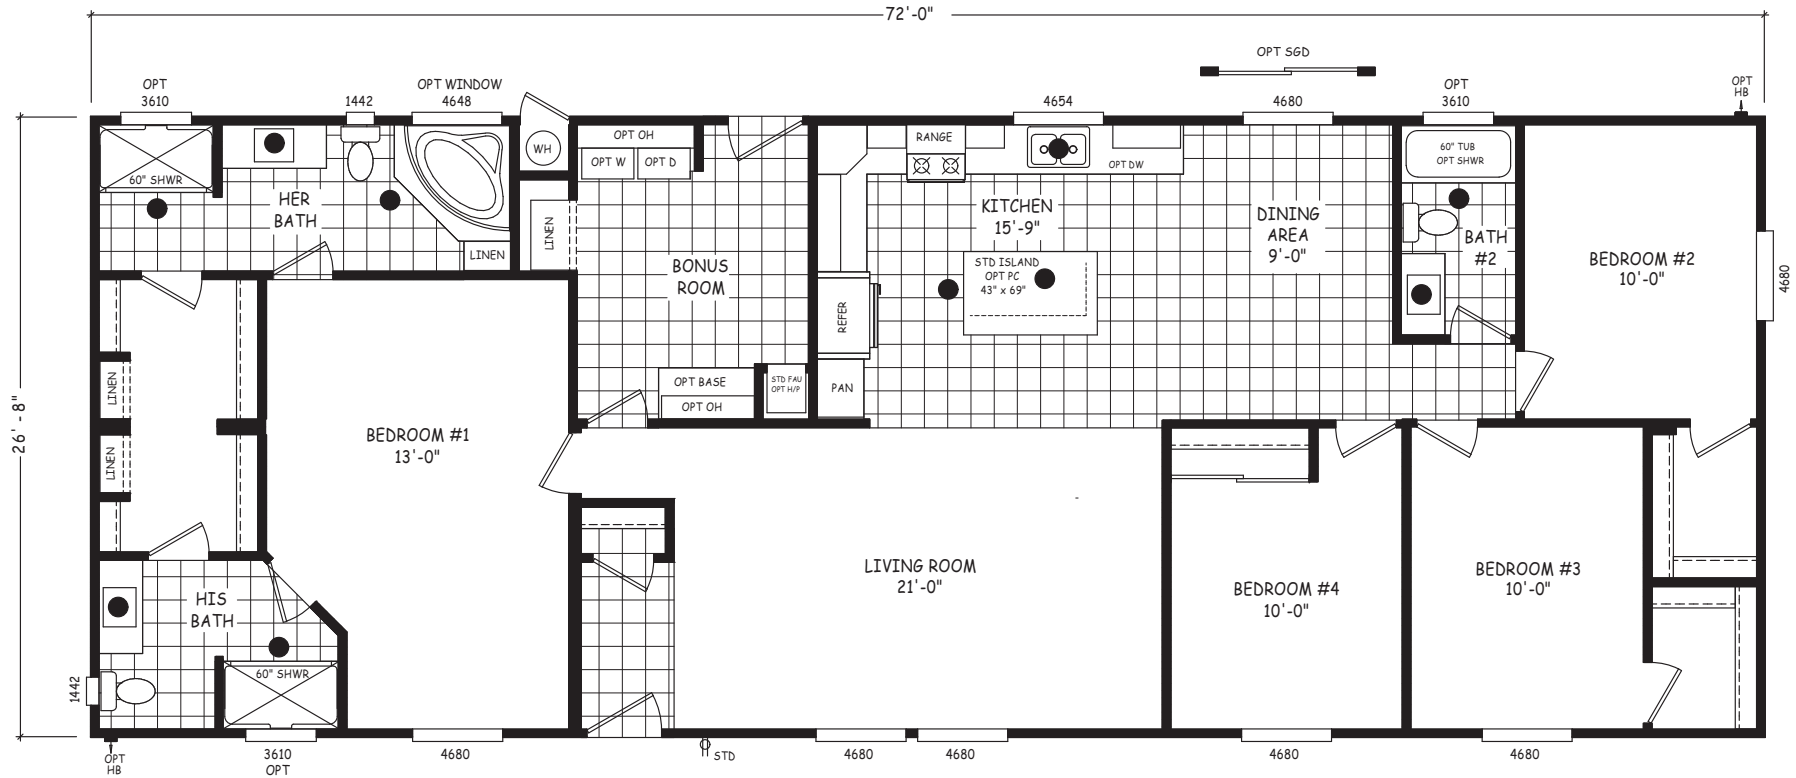

# Molton

Edge Series

1,920 SQ. FT. (Approximate) 4 Bedroom, 3 Bath

Last Updated: 7-24-24

**MOBILE HOMES ON MAIN**  
8355 E. Main Street  
Mesa, AZ 85207

**MobileHomesOnMain.com | 1-800-750-8796**

**IMPORTANT:** Alta Cima Corp reserves the right to modify, cancel or substitute products or features of this event at any time without prior notice or obligation. Pictures and other promotional materials are representative and may depict or contain floor plans, square footages, elevations, options, upgrades, extra design features, decorations, floor coverings, specialty light fixtures, custom paint and wall coverings, window treatments, landscaping, sound and alarm systems, furnishings, appliances, and other designer/decorator features and amenities that are not included as part of the home and/or may not be available at all locations. Home, pricing and community information is subject to change, and homes to prior sale, at any time without notice or obligation. ©2020 Alta Cima Corp. All rights reserved.