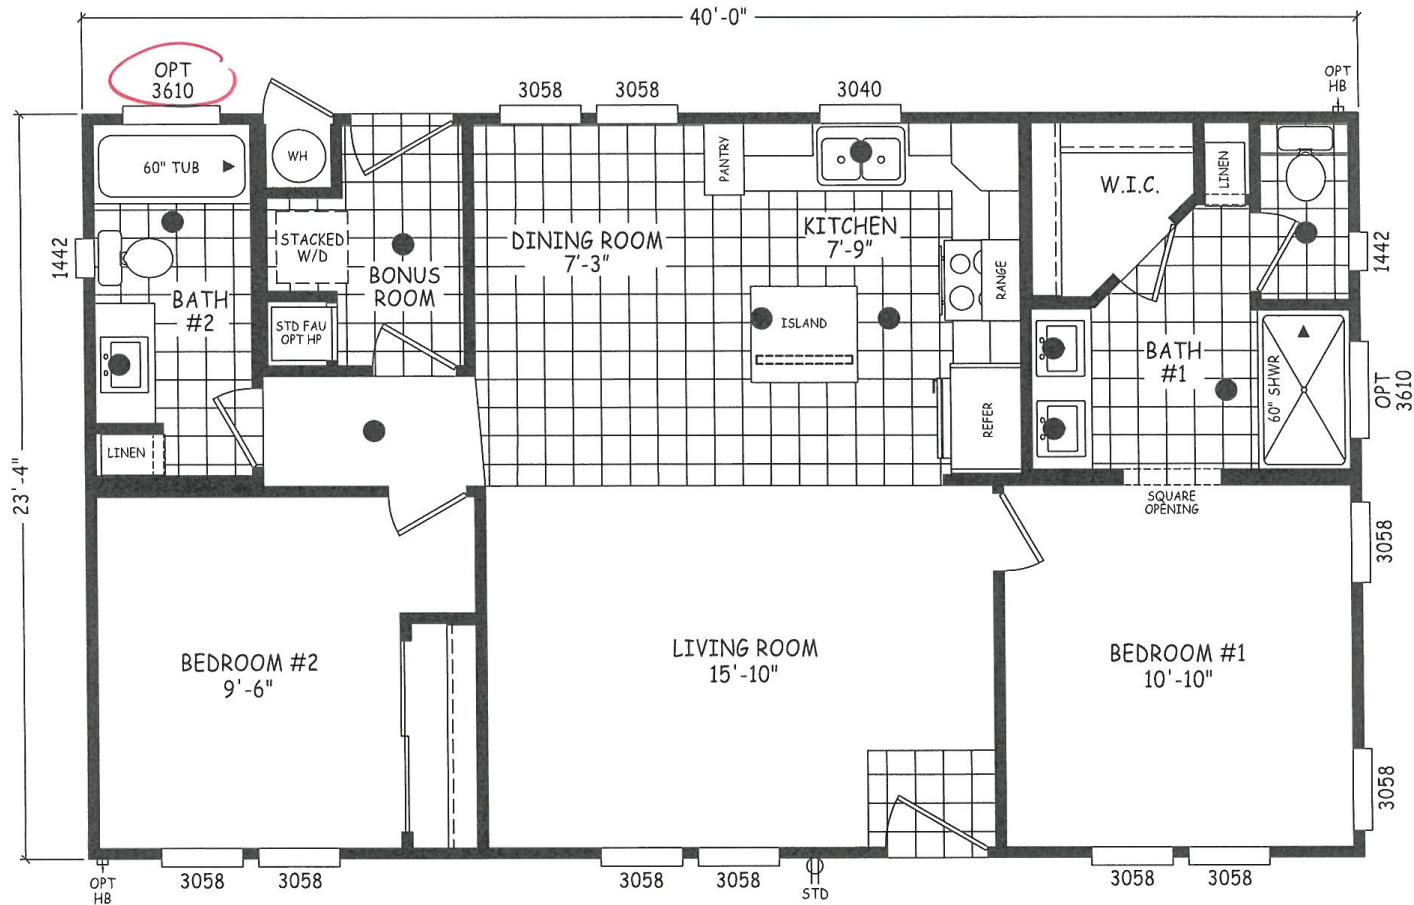

Moneta

Edge Series

930 SQ. FT. (Approximate) 2 Bedroom, 2 Bath

Last Updated: 2-10-25

MOBILE HOMES ON MAIN
 8355 E. Main Street
 Mesa, AZ 85207

MobileHomesOnMain.com | 1-800-750-8796

IMPORTANT: Alta Cima Corp reserves the right to modify, cancel or substitute products or features of this event at any time without prior notice or obligation. Pictures and other promotional materials are representative and may depict or contain floor plans, square footages, elevations, options, upgrades, extra design features, decorations, floor coverings, specialty light fixtures, custom paint and wall coverings, window treatments, landscaping, sound and alarm systems, furnishings, appliances, and other designer/decorator features and amenities that are not included as part of the home and/or may not be available at all locations. Home, pricing and community information is subject to change, and homes to prior sale, at any time without notice or obligation. ©2020 Alta Cima Corp. All rights reserved.