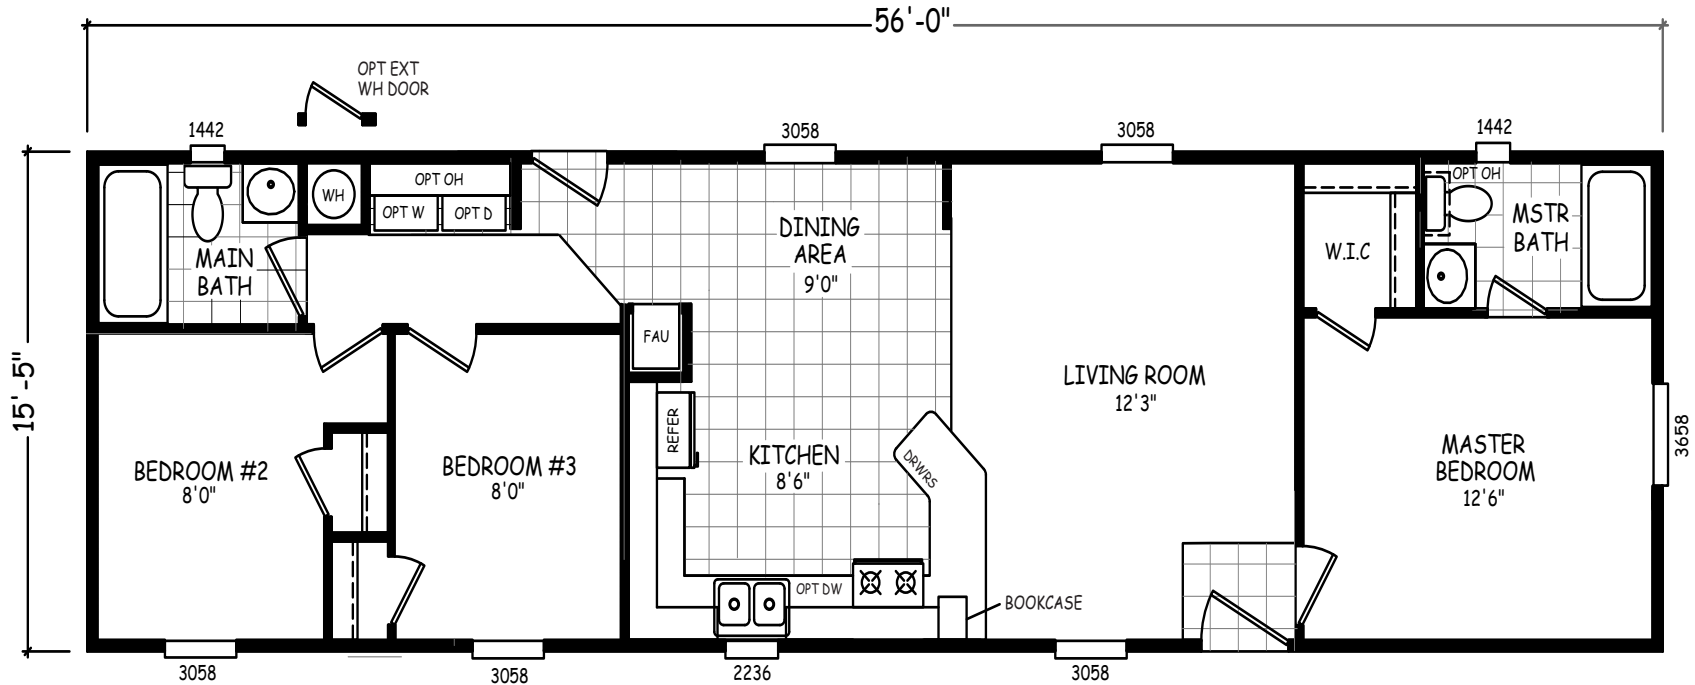

Monterosa

GS Series

863 SQ. FT. (Approximate) 3 Bedroom, 2 Bath

Last Updated: 10-27-20

MOBILE HOMES ON MAIN
8355 E. Main Street
Mesa, AZ 85207

MobileHomesOnMain.com | 1-800-750-8796

IMPORTANT: Alta Cima Corp reserves the right to modify, cancel or substitute products or features of this event at any time without prior notice or obligation. Pictures and other promotional materials are representative and may depict or contain floor plans, square footages, elevations, options, upgrades, extra design features, decorations, floor coverings, specialty light fixtures, custom paint and wall coverings, window treatments, landscaping, sound and alarm systems, furnishings, appliances, and other designer/decorator features and amenities that are not included as part of the home and/or may not be available at all locations. Home, pricing and community information is subject to change, and homes to prior sale, at any time without notice or obligation. ©2020 Alta Cima Corp. All rights reserved.