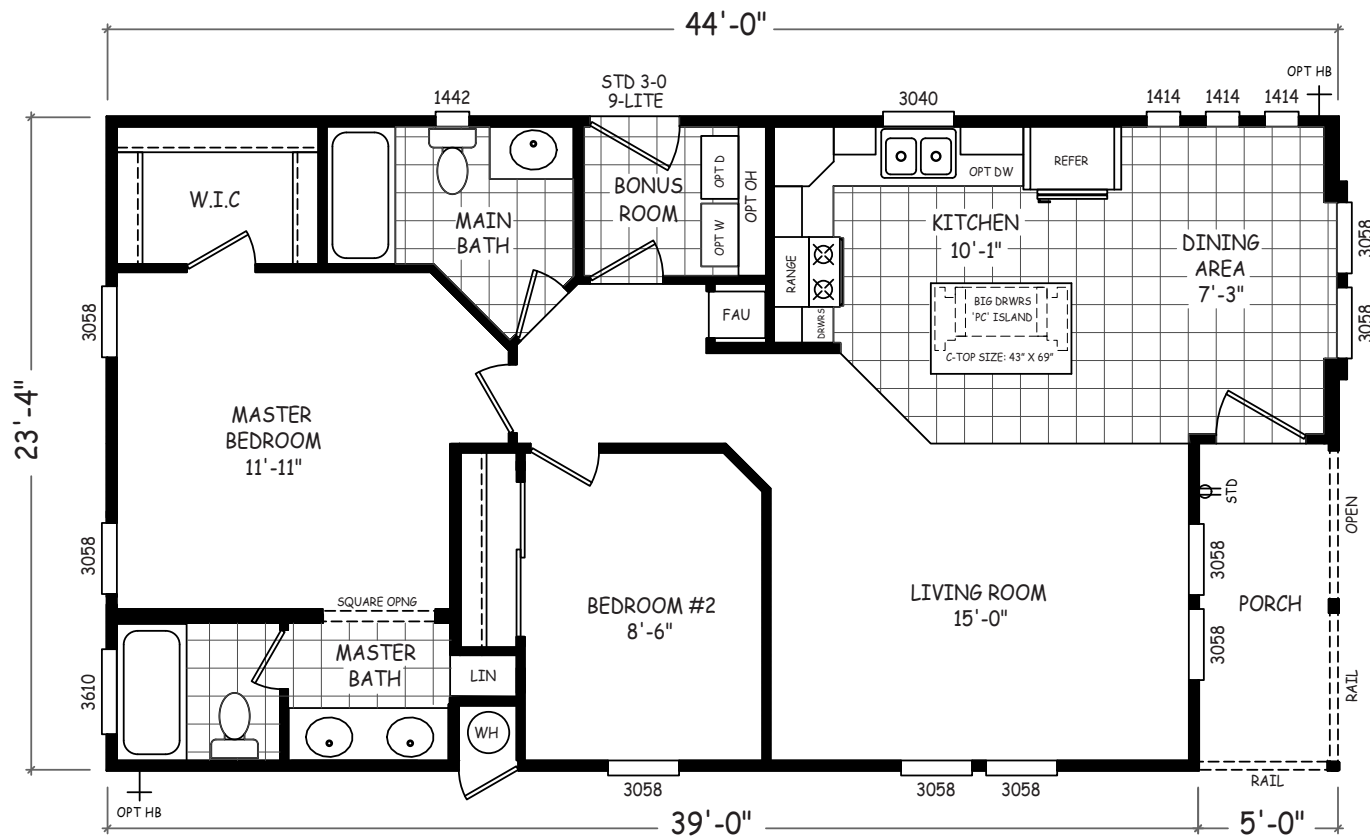

Murrell

Sedona Ridge Classic Series

1,027 SQ. FT. (Approximate) 2 Bedroom, 2 Bath

Last Updated: 5-21-24

MOBILE HOMES ON MAIN
8355 E. Main Street
Mesa, AZ 85207

MobileHomesOnMain.com | 1-800-750-8796

IMPORTANT: Alta Cima Corp reserves the right to modify, cancel or substitute products or features of this event at any time without prior notice or obligation. Pictures and other promotional materials are representative and may depict or contain floor plans, square footages, elevations, options, upgrades, extra design features, decorations, floor coverings, specialty light fixtures, custom paint and wall coverings, window treatments, landscaping, sound and alarm systems, furnishings, appliances, and other designer/decorator features and amenities that are not included as part of the home and/or may not be available at all locations. Home, pricing and community information is subject to change, and homes to prior sale, at any time without notice or obligation. ©2020 Alta Cima Corp. All rights reserved.