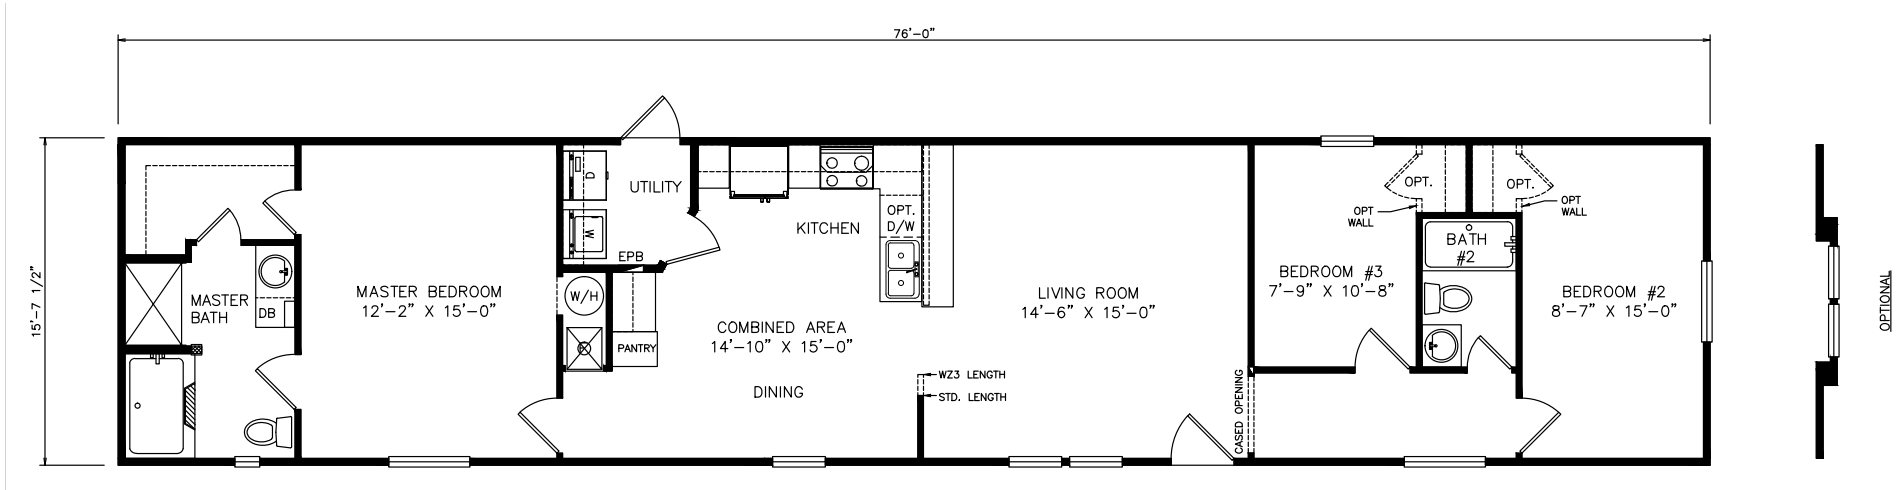

# Northern Cross

Classic Series - Single Section

1,193 SQ. FT. (Approximate) 3 Bedrooms, 2 Baths

Last Updated: 6-9-21

**MOBILE HOMES ON MAIN**  
8355 E. Main Street  
Mesa, AZ 85207

**MobileHomesOnMain.com | 1-800-750-8796**