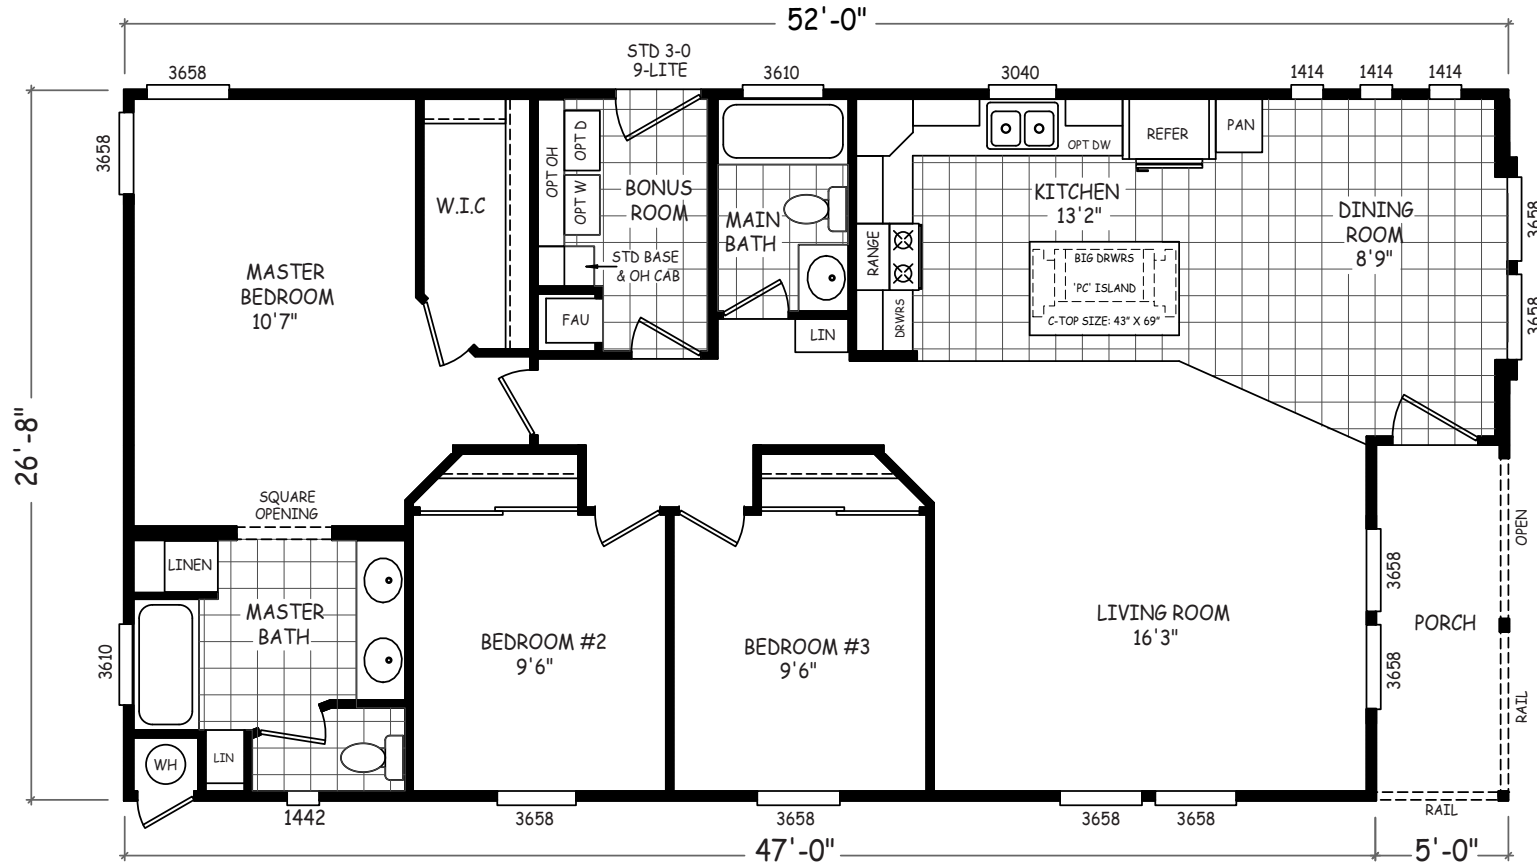

# Oates

Sedona Ridge Classic Series

1,386 SQ. FT. (Approximate) 3 Bedroom, 2 Bath

Last Updated: 2-2-23

**MOBILE HOMES ON MAIN**  
8355 E. Main Street  
Mesa, AZ 85207

**MobileHomesOnMain.com | 1-800-750-8796**