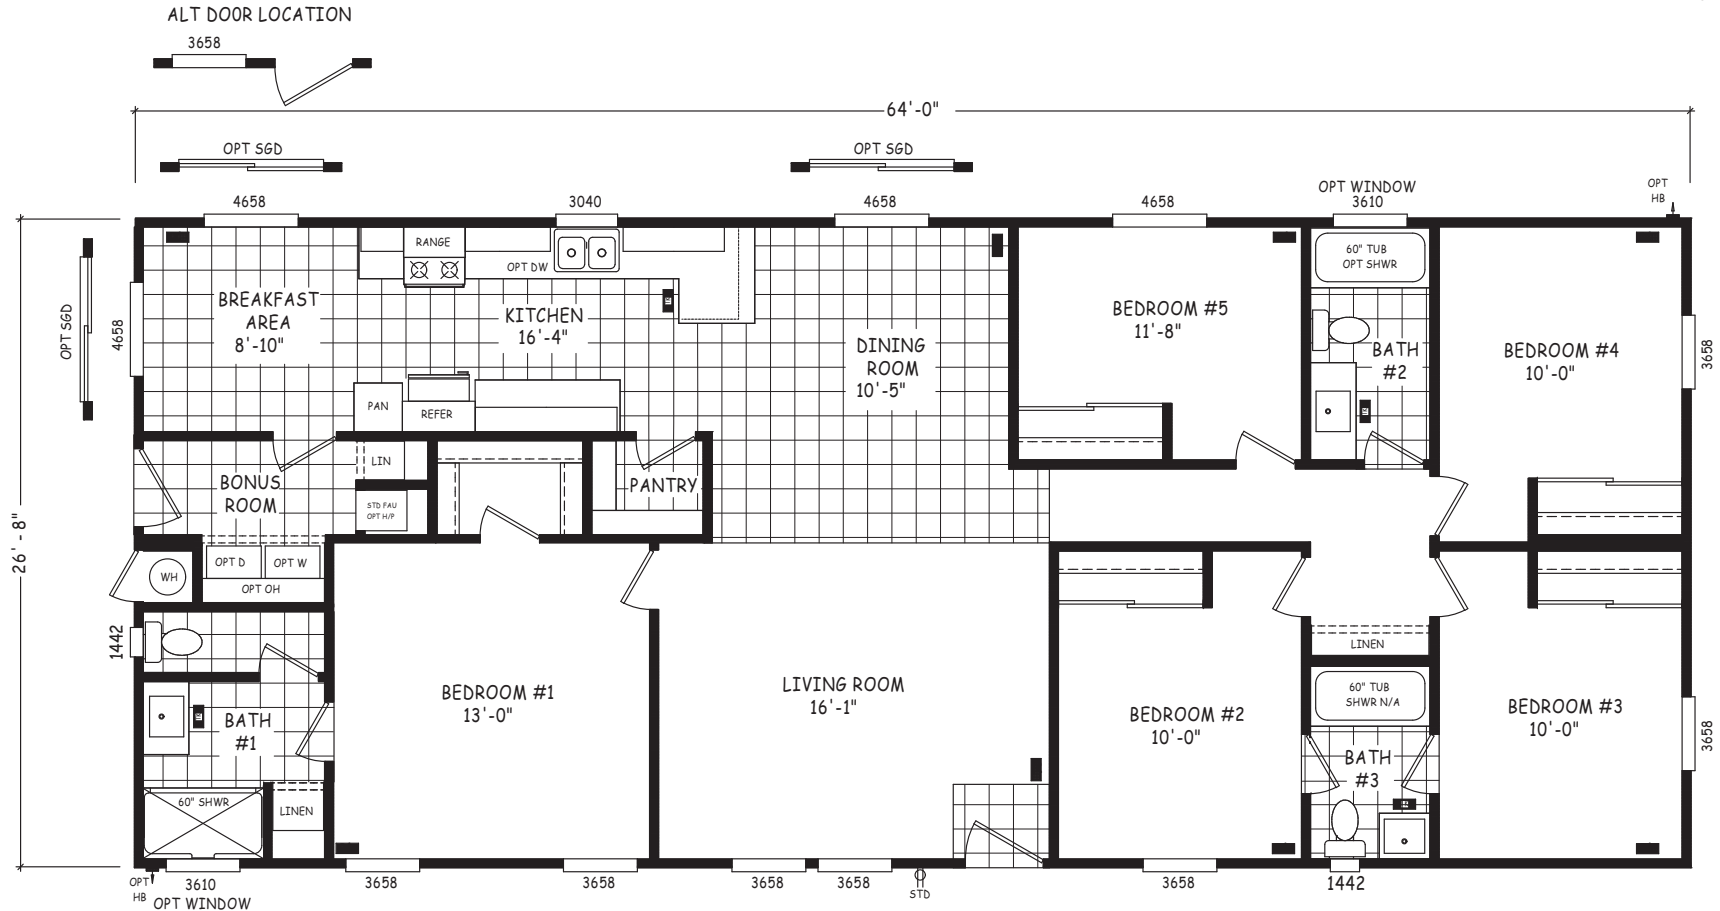

Otto

Edge Series

1,707 SQ. FT. (Approximate) 5 Bedroom, 3 Bath

Last Updated: 8-22-22

MOBILE HOMES ON MAIN
8355 E. Main Street
Mesa, AZ 85207

MobileHomesOnMain.com | 1-800-750-8796

IMPORTANT: Alta Cima Corp reserves the right to modify, cancel or substitute products or features of this event at any time without prior notice or obligation. Pictures and other promotional materials are representative and may depict or contain floor plans, square footages, elevations, options, upgrades, extra design features, decorations, floor coverings, specialty light fixtures, custom paint and wall coverings, window treatments, landscaping, sound and alarm systems, furnishings, appliances, and other designer/decorator features and amenities that are not included as part of the home and/or may not be available at all locations. Home, pricing and community information is subject to change, and homes to prior sale, at any time without notice or obligation. ©2020 Alta Cima Corp. All rights reserved.