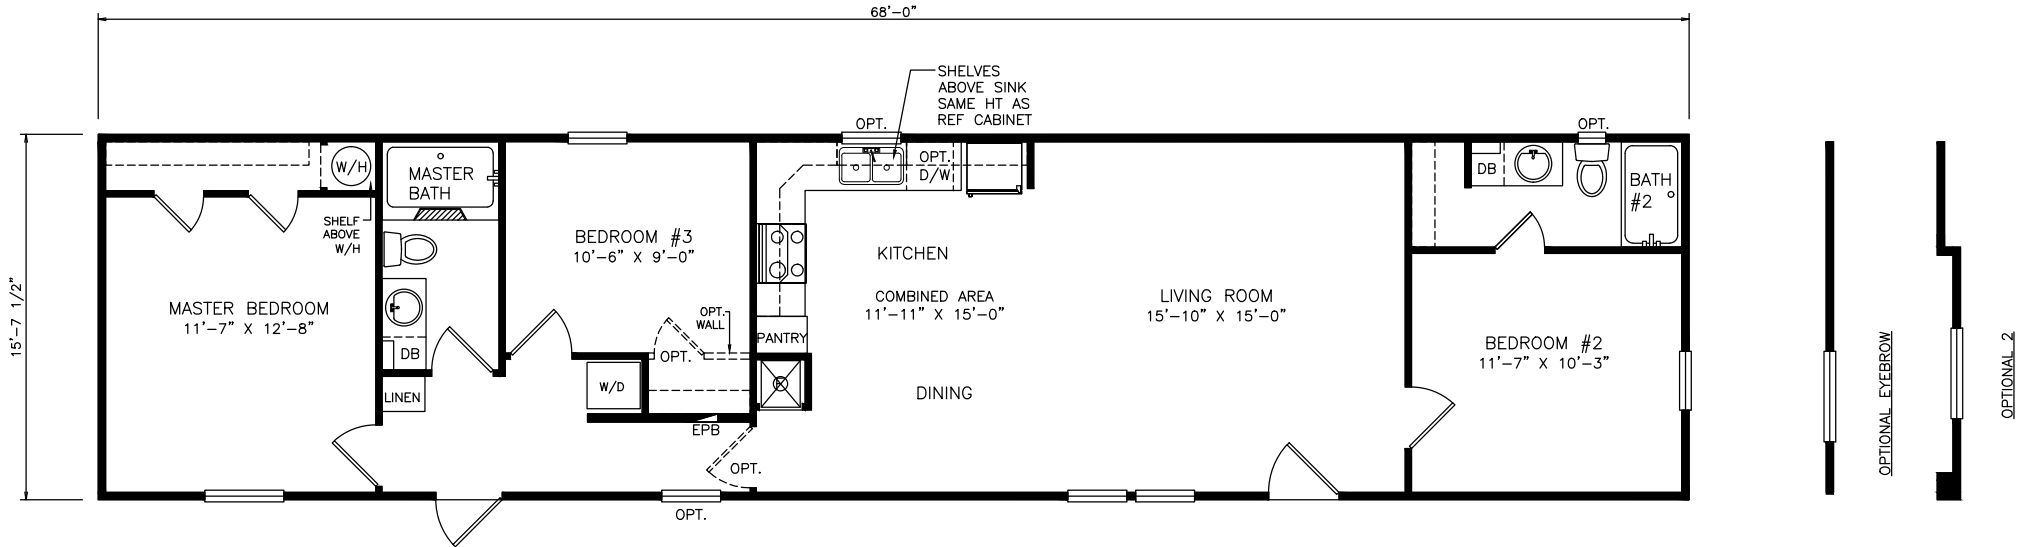

Palmhaven

Classic Series - Single Section

1,068 SQ. FT. (Approximate) 3 Bedrooms, 2 Baths

Last Updated: 6-9-21

MOBILE HOMES ON MAIN
8355 E. Main Street
Mesa, AZ 85207

MobileHomesOnMain.com | 1-800-750-8796