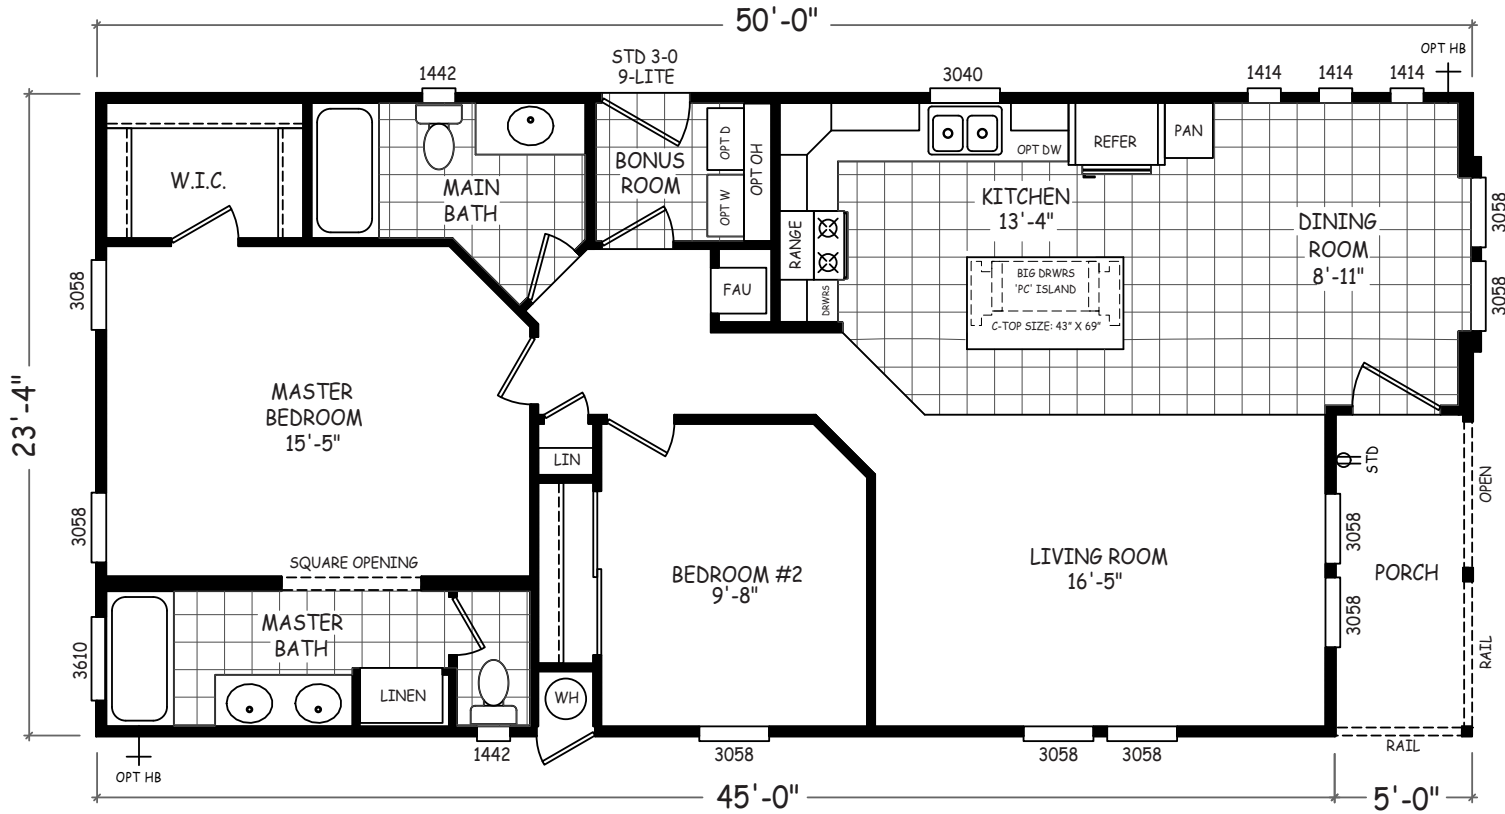

# Pamplico

Sedona Ridge Classic Series

1,167 SQ. FT. (Approximate) 2 Bedroom, 2 Bath

Last Updated: 5-21-24

**MOBILE HOMES ON MAIN**  
8355 E. Main Street  
Mesa, AZ 85207

**MobileHomesOnMain.com | 1-800-750-8796**