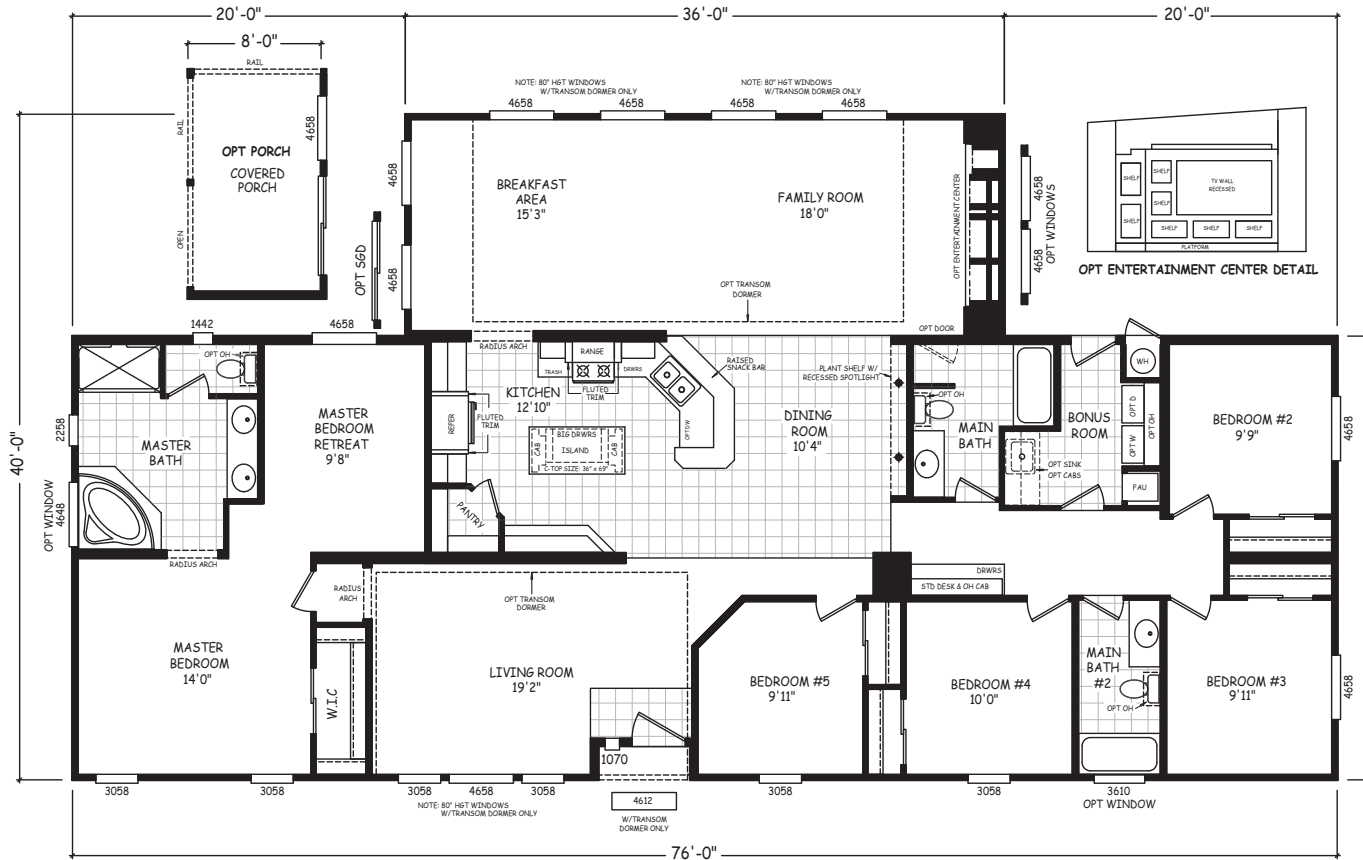

# Mobile Homes ON MAIN

5 Bedrooms, 3 Baths  
Approx. 2,480 Sq. Ft.

1-800-750-8796

www.MobileHomesOnMain.com

1-800-750-8796

www.MobileHomesOnMain.com

I authorize Mobile Homes on Main to build my house, per this plan  
X \_\_\_\_\_  
Customer Signature / Date