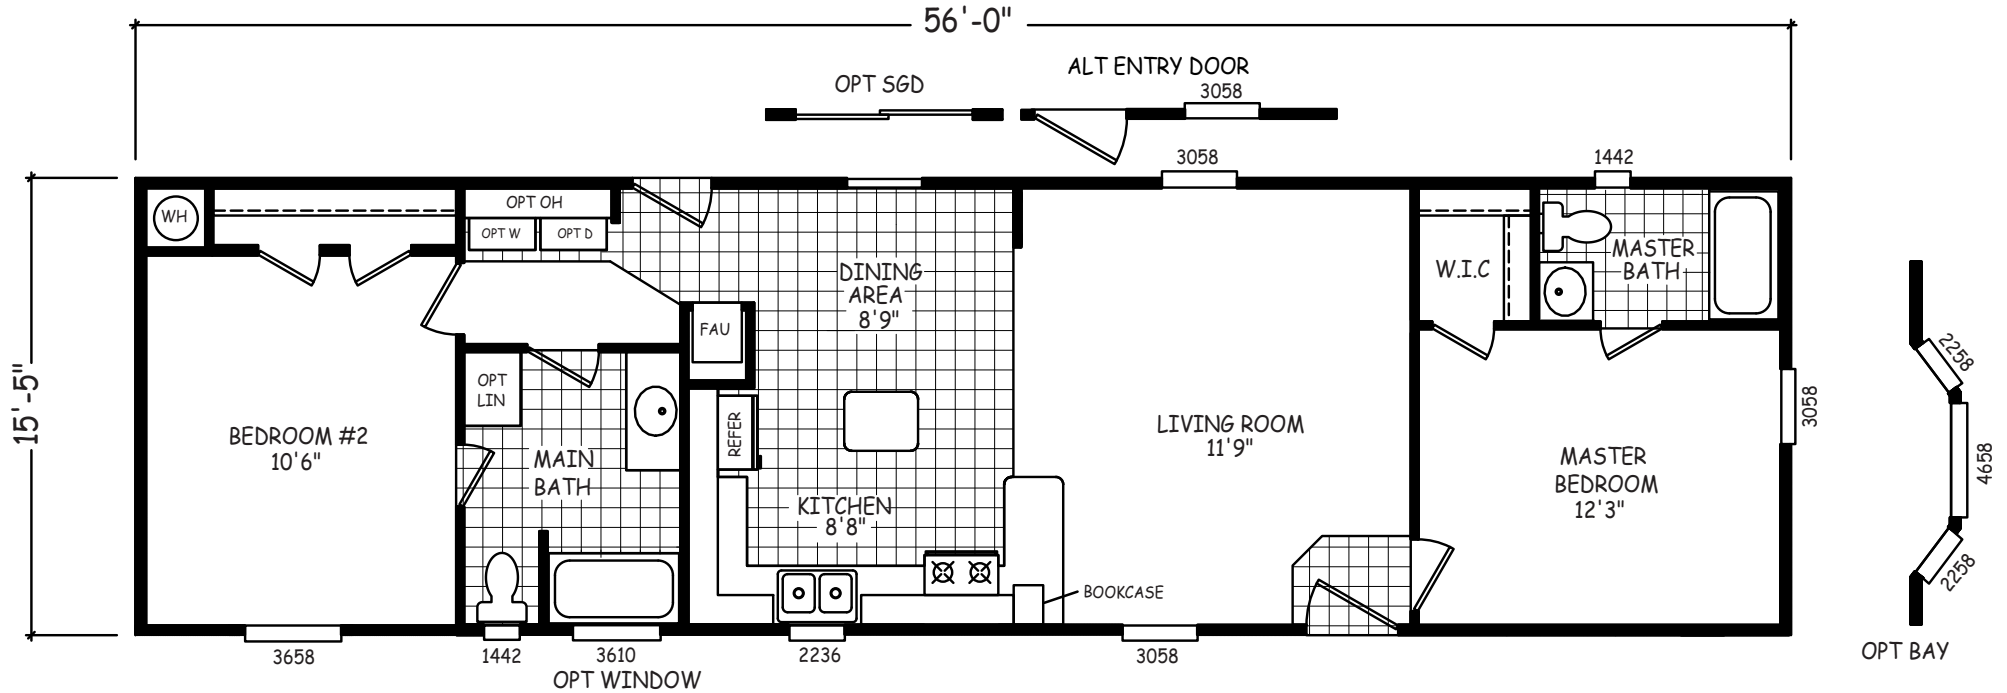

Pavillion

Landmark Series

Mobile Homes ON MAIN

2 Bedroom, 2 Bath
Approx. 863 Sq. Ft.

1-800-750-8796

www.MobileHomesOnMain.com

1-800-750-8796

www.MobileHomesOnMain.com