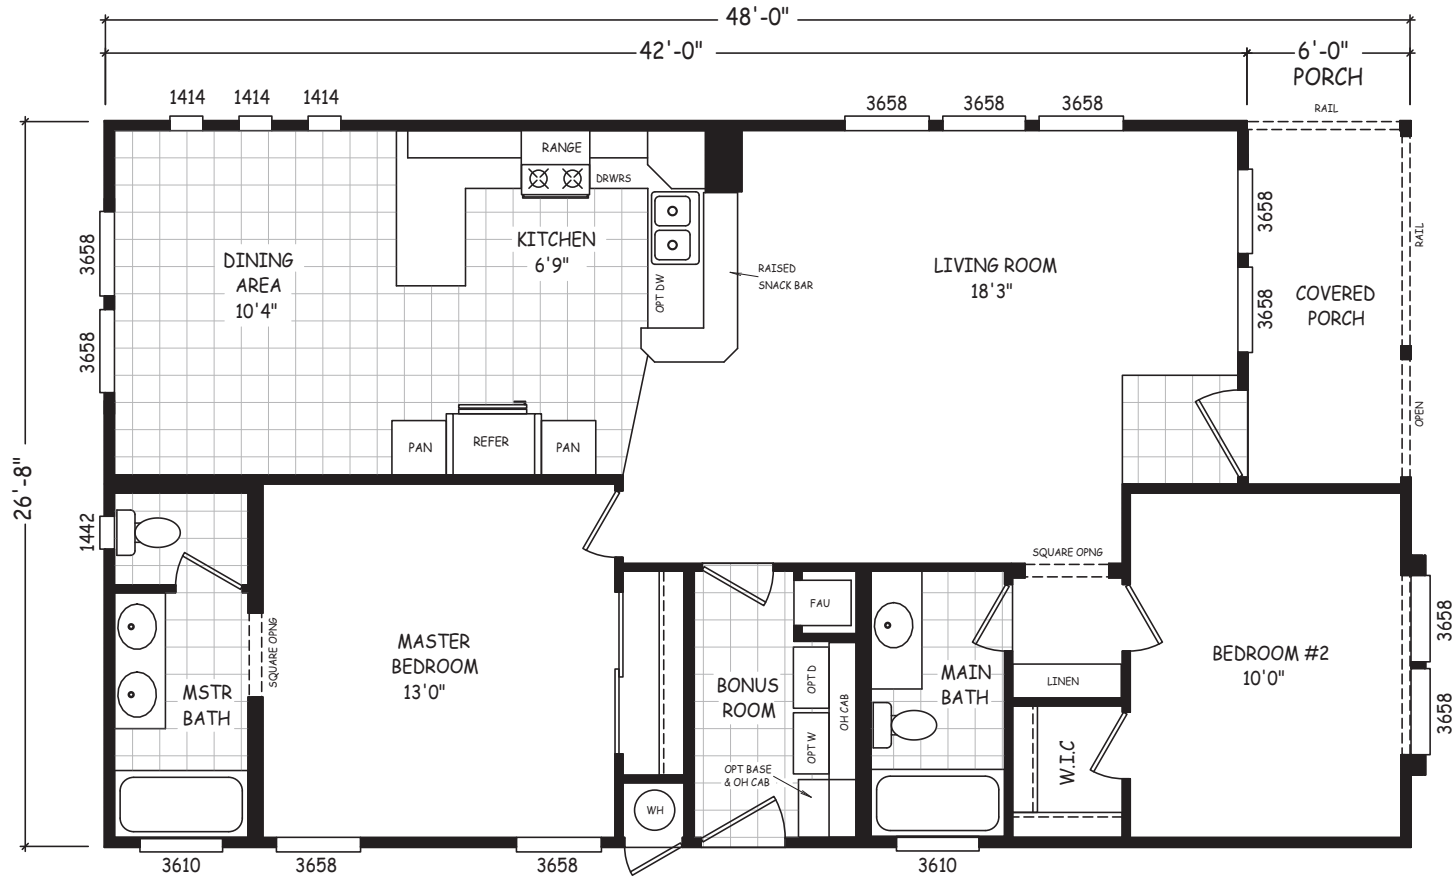

Paxville

Sedona Ridge Classic Series

1,280 SQ. FT. (Approximate) 2 Bedroom, 2 Bath

Last Updated: 2-2-23

MOBILE HOMES ON MAIN
8355 E. Main Street
Mesa, AZ 85207

MobileHomesOnMain.com | 1-800-750-8796

IMPORTANT: Alta Cima Corp reserves the right to modify, cancel or substitute products or features of this event at any time without prior notice or obligation. Pictures and other promotional materials are representative and may depict or contain floor plans, square footages, elevations, options, upgrades, extra design features, decorations, floor coverings, specialty light fixtures, custom paint and wall coverings, window treatments, landscaping, sound and alarm systems, furnishings, appliances, and other designer/decorator features and amenities that are not included as part of the home and/or may not be available at all locations. Home, pricing and community information is subject to change, and homes to prior sale, at any time without notice or obligation. ©2020 Alta Cima Corp. All rights reserved.