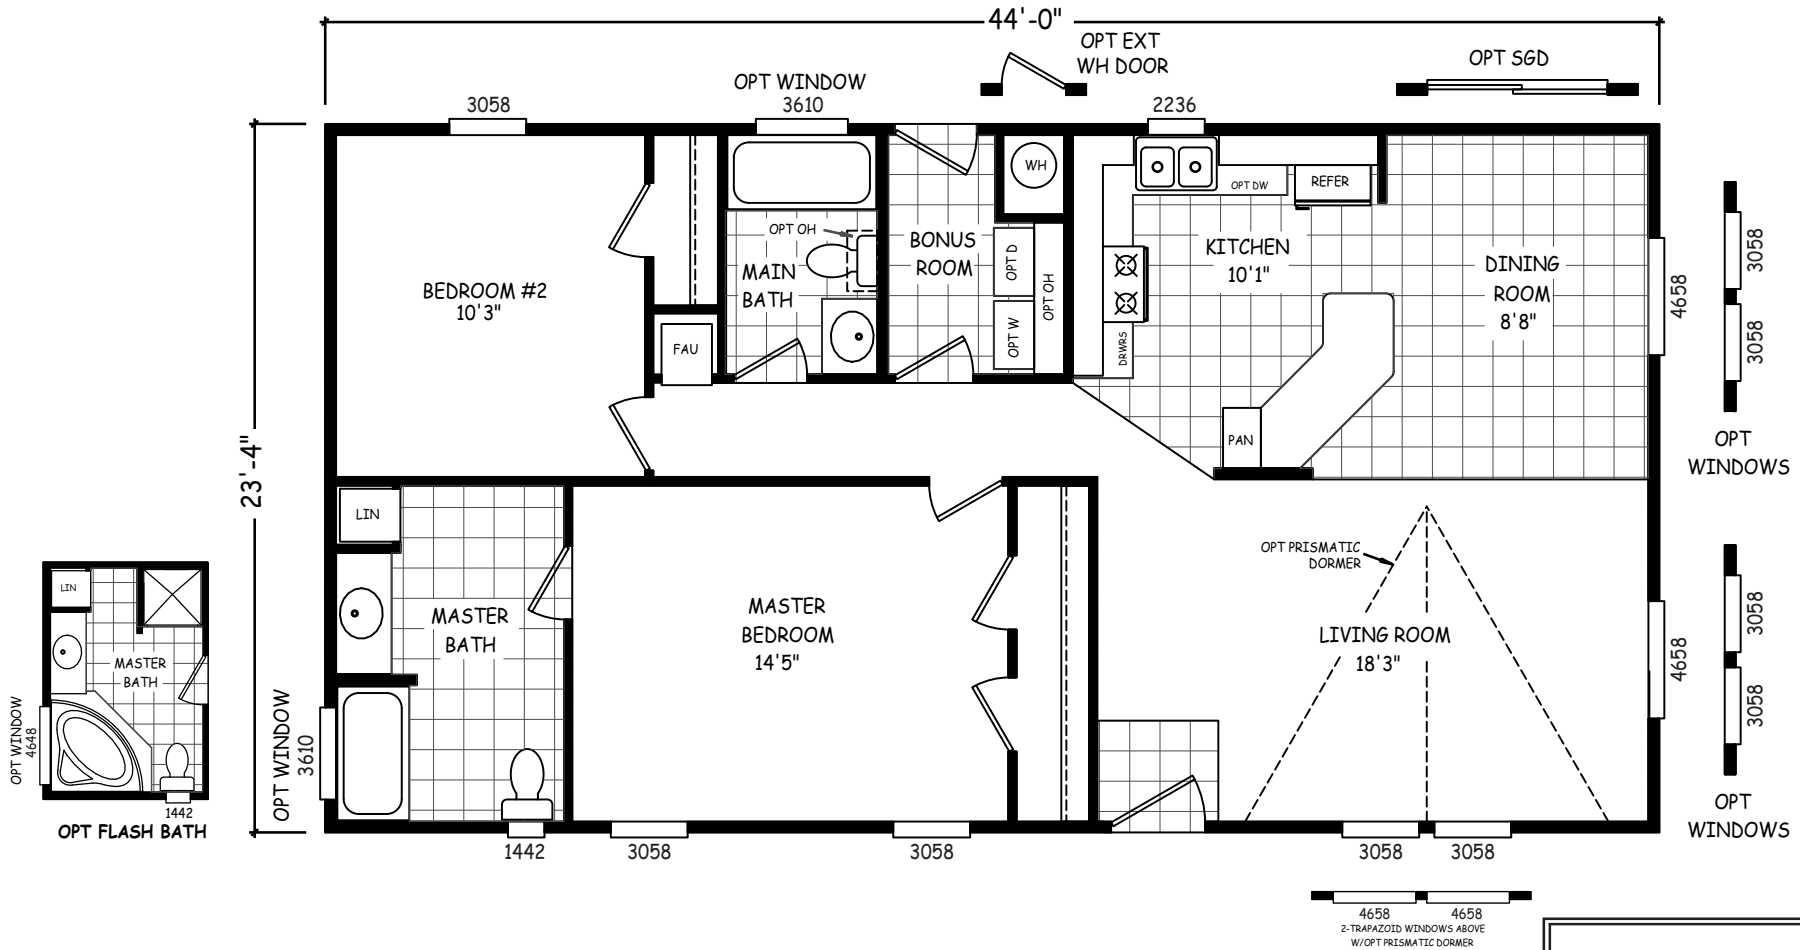

Pinnacle

Landmark Series

Mobile Homes ON MAIN

2 Bedroom, 2 Bath
Approx. 1,027 Sq. Ft.

1-800-750-8796

www.MobileHomesOnMain.com

1-800-750-8796

www.MobileHomesOnMain.com