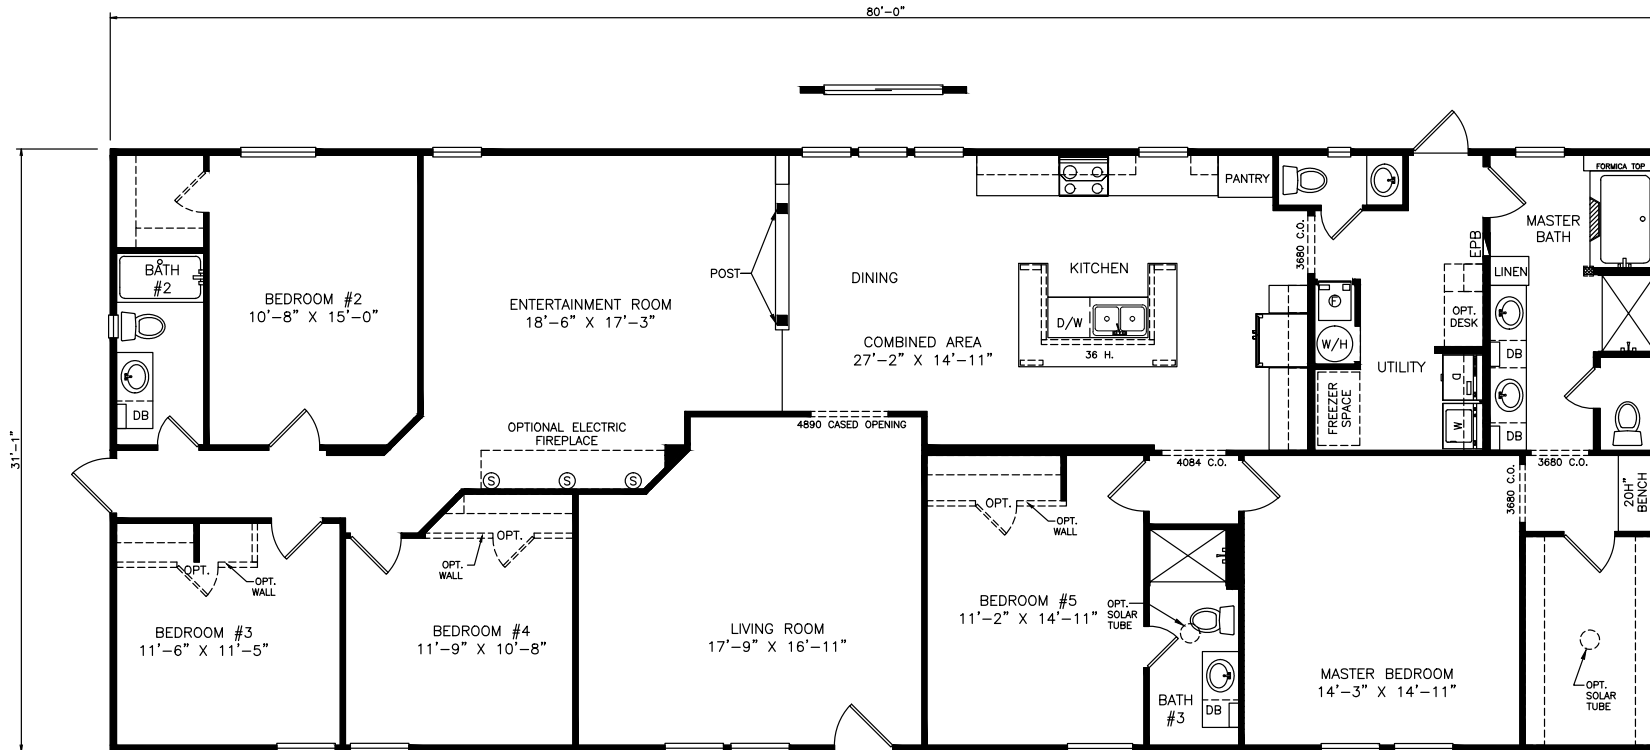

Quimby

Classic Series - Multi Section

2,494 SQ. FT. (Approximate) 5 Bedrooms, 3.5 Baths

Last Updated: 6-16-21

OPT. UTILITY SINK

MOBILE HOMES ON MAIN
8355 E. Main Street
Mesa, AZ 85207

MobileHomesOnMain.com | 1-800-750-8796