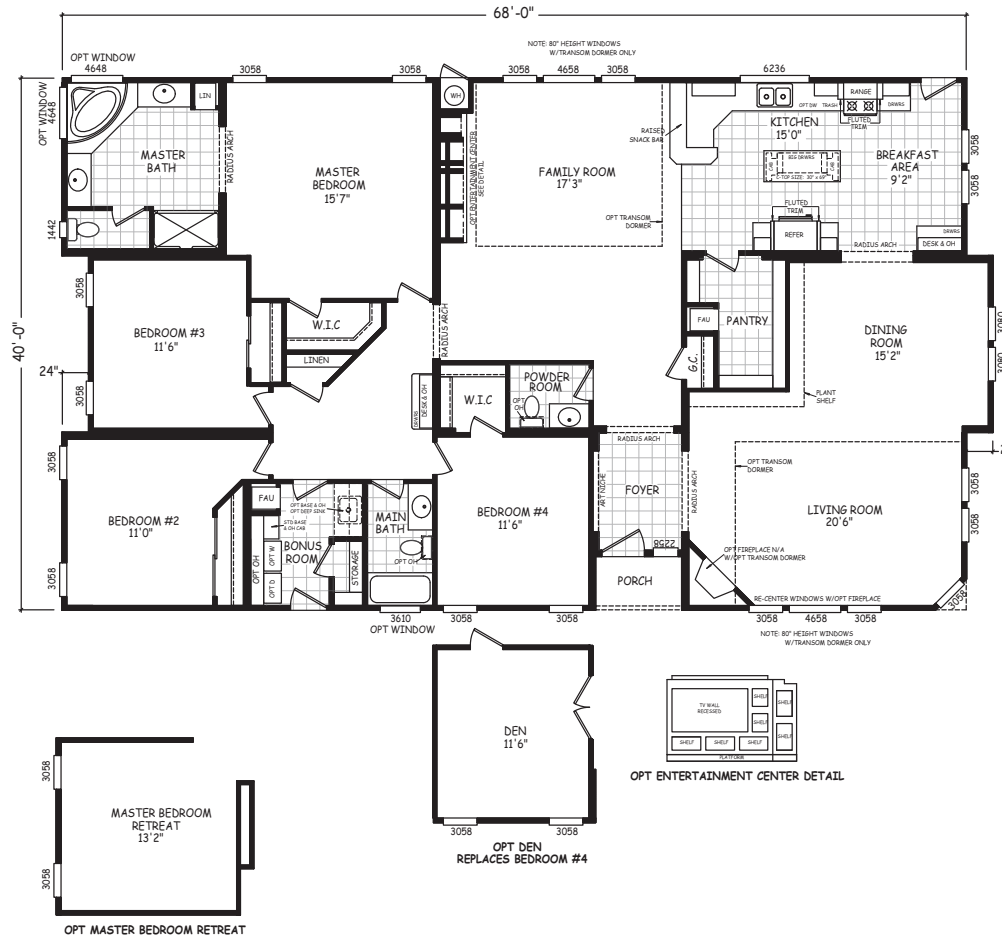

# Mobile Homes ON MAIN

4 Bedrooms, 3 Baths  
Approx. 2,720 Sq. Ft.

1-800-750-8796

www.MobileHomesOnMain.com

1-800-750-8796

www.MobileHomesOnMain.com

I authorize Mobile Homes on Main to build my house, per this plan  
 X \_\_\_\_\_  
 Customer Signature / Date