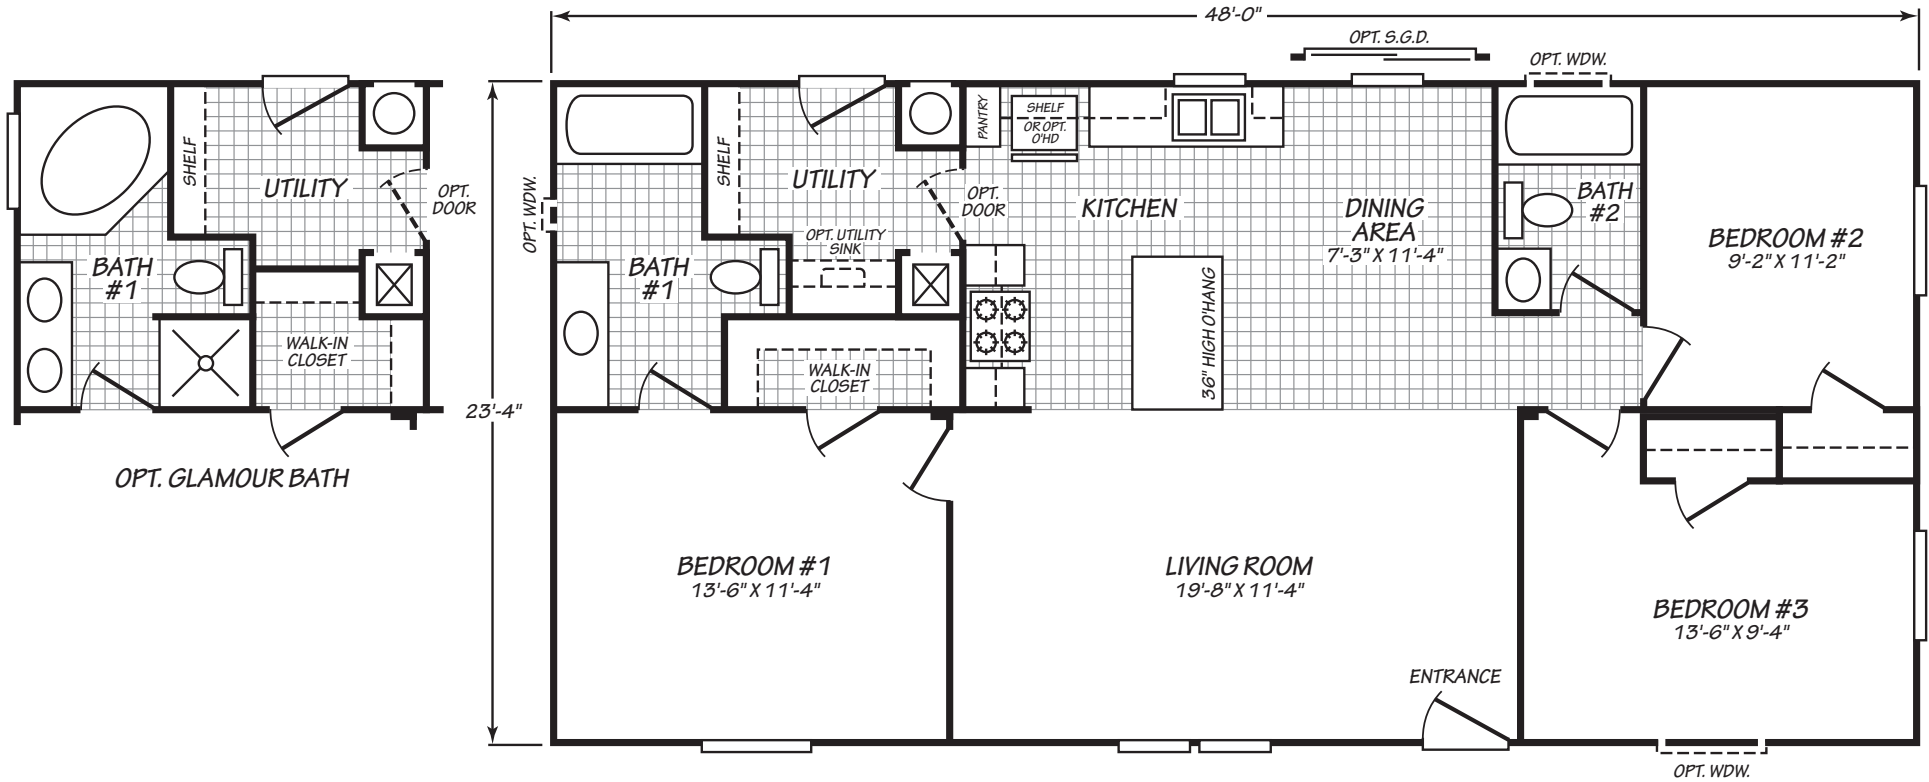

Ramona

Canyon Lake Series

1,120 SQ. FT. (Approximate) 3 Bedrooms, 2 Baths

Last Updated: 10-11-24

MOBILE HOMES ON MAIN
8355 E. Main Street
Mesa, AZ 85207

MobileHomesOnMain.com | 1-800-750-8796

IMPORTANT: Alta Cima Corp reserves the right to modify, cancel or substitute products or features of this event at any time without prior notice or obligation. Pictures and other promotional materials are representative and may depict or contain floor plans, square footages, elevations, options, upgrades, extra design features, decorations, floor coverings, specialty light fixtures, custom paint and wall coverings, window treatments, landscaping, sound and alarm systems, furnishings, appliances, and other designer/decorator features and amenities that are not included as part of the home and/or may not be available at all locations. Home, pricing and community information is subject to change, and homes to prior sale, at any time without notice or obligation. ©2020 Alta Cima Corp. All rights reserved.