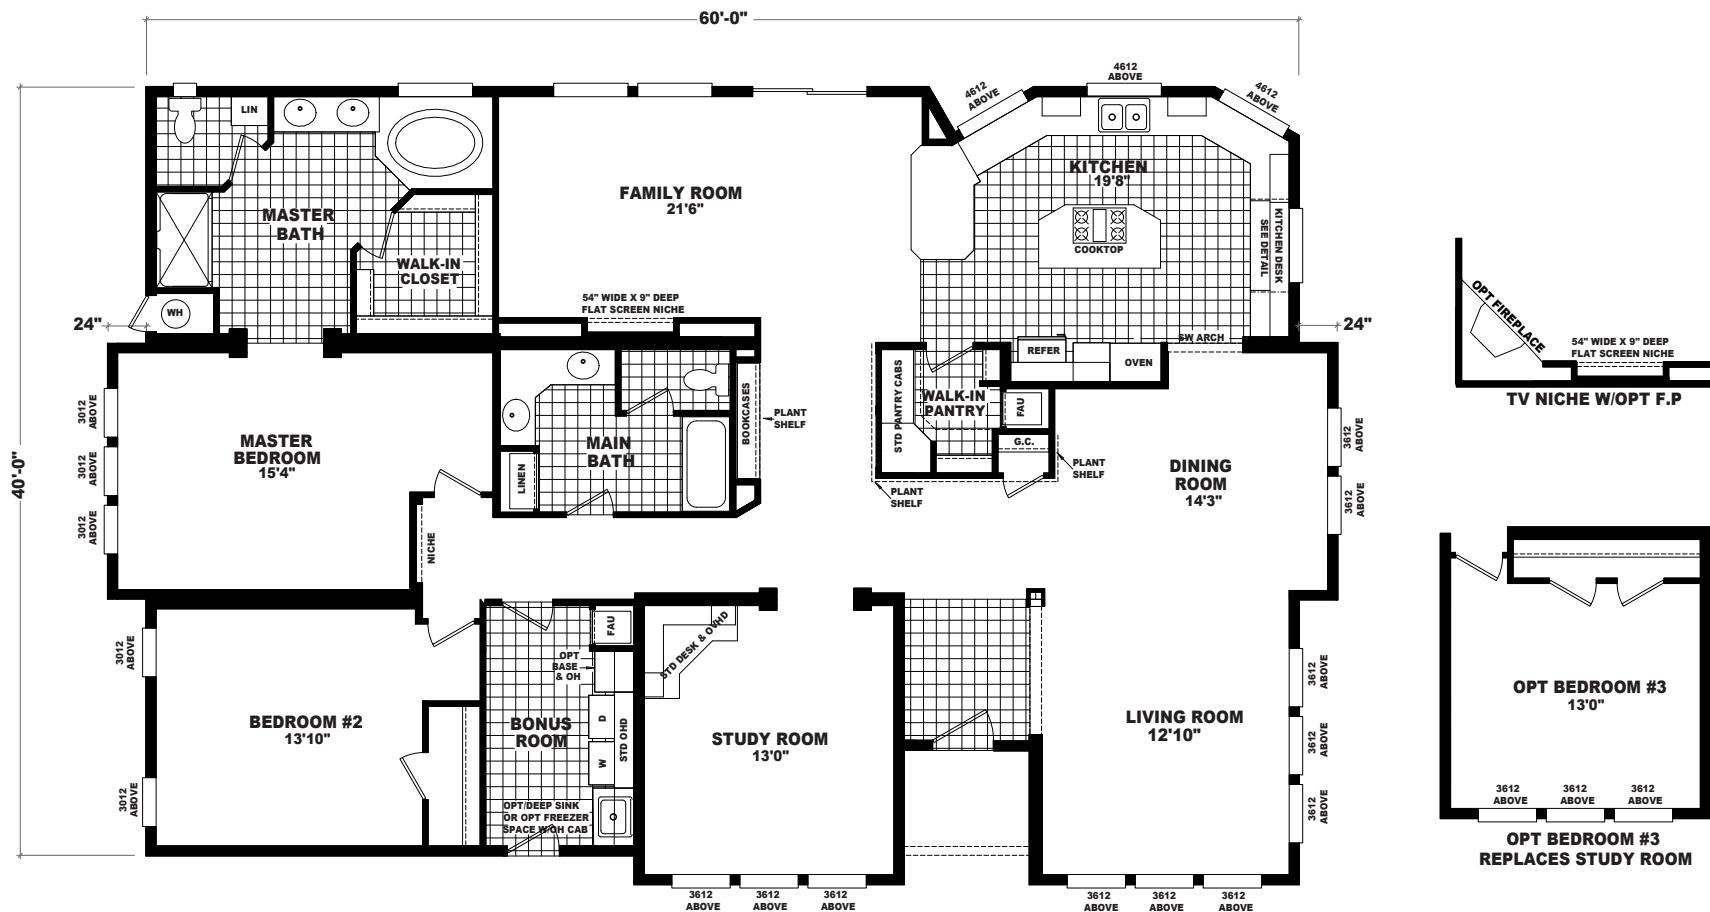

Redbird

Estate Series

Mobile Homes

ON MAIN

3 Bedroom, 2 Bath
Approx. 2,405 Sq. Ft.

1-800-750-8796

www.MobileHomesOnMain.com

1-800-750-8796

www.MobileHomesOnMain.com

I authorize Mobile Homes on Main to build my house, per this plan
X _____
Customer Signature / Date