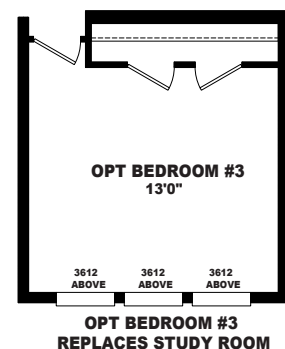

Redbird

Estate Series

Mobile Homes

ON MAIN

3 Bedroom, 2 Bath
Approx. 2,405 Sq. Ft.

1-800-750-8796

www.MobileHomesOnMain.com

1-800-750-8796

www.MobileHomesOnMain.com

I authorize Mobile Homes on Main to build my house, per this plan
X _____
Customer Signature / Date