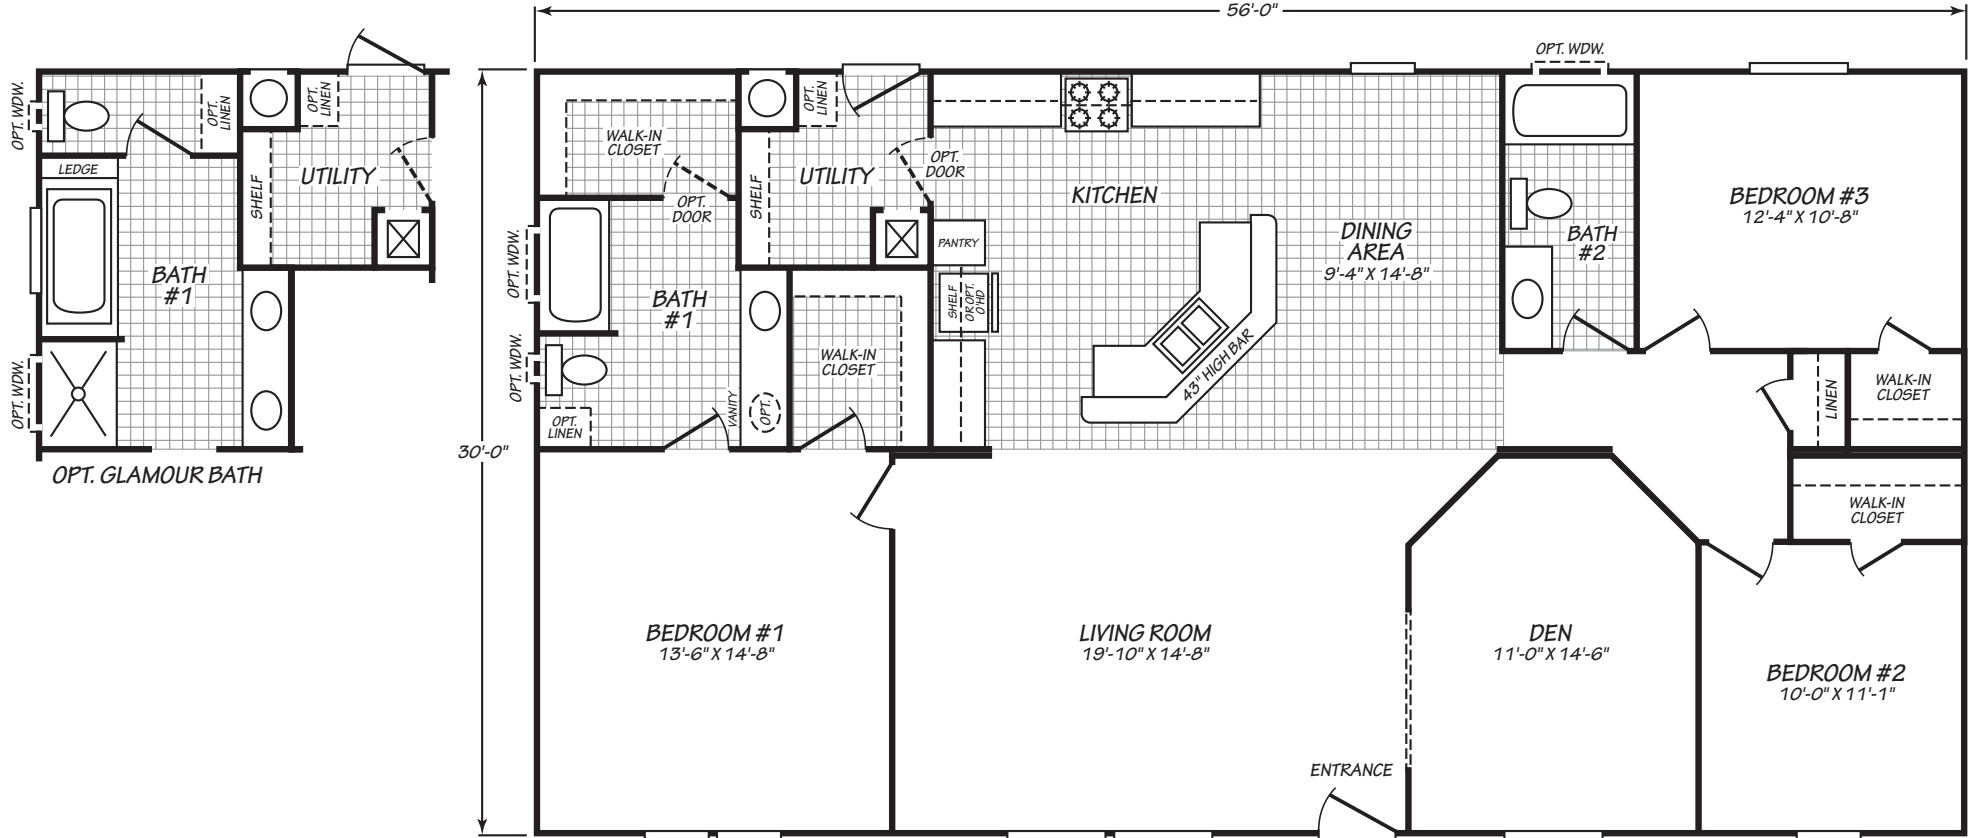

# Redbud

Canyon Lake Series

1,680 SQ. FT. (Approximate) 3 Bedrooms, 2 Baths

Last Updated: 10-11-24

**MOBILE HOMES ON MAIN**  
8355 E. Main Street  
Mesa, AZ 85207

**MobileHomesOnMain.com | 1-800-750-8796**