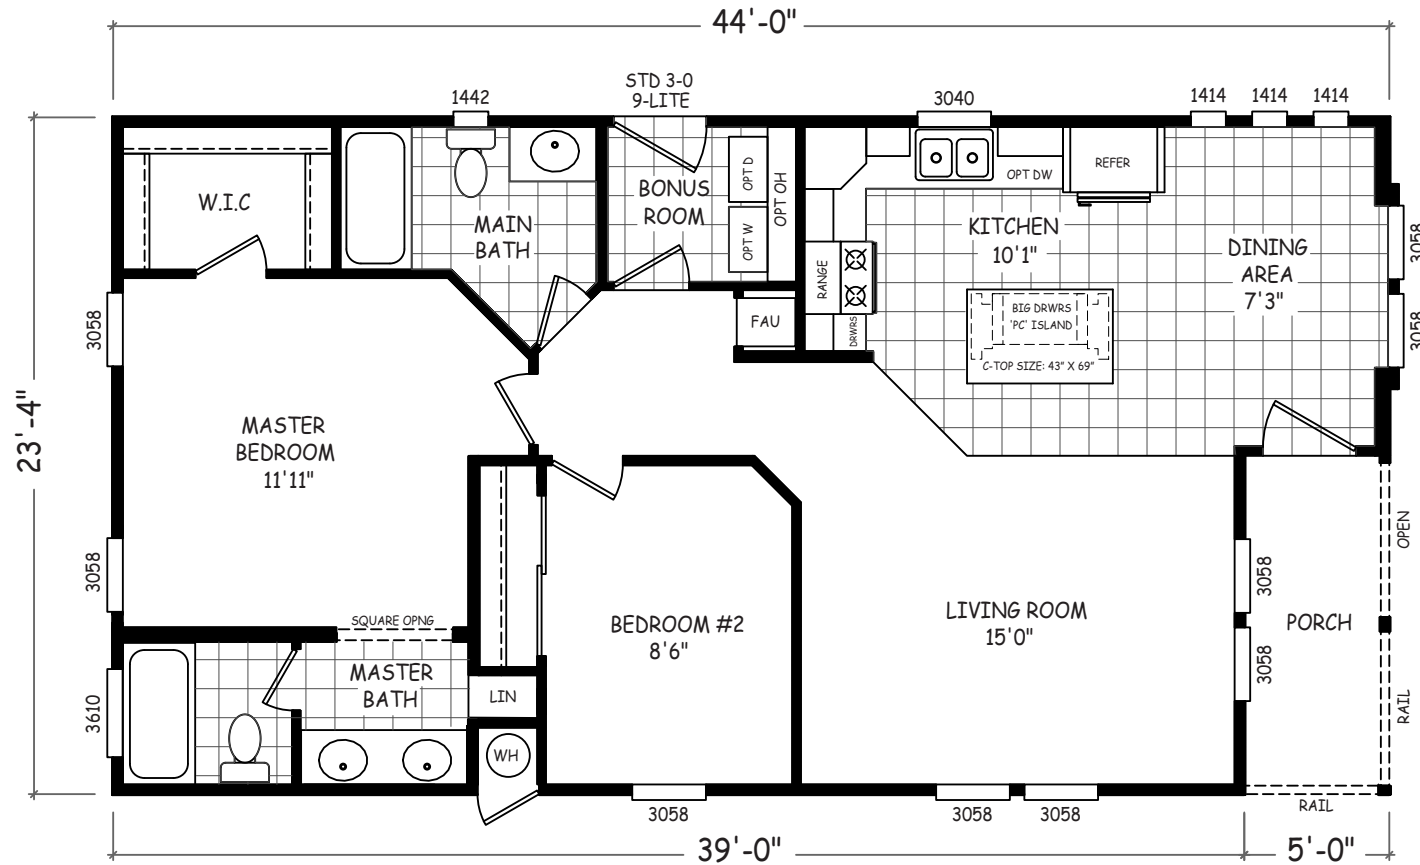

Reginald

Sedona Ridge Series

Mobile Homes ON MAIN

2 Bedrooms, 2 Baths
Approx. 1,027 Sq. Ft.

1-800-750-8796

www.MobileHomesOnMain.com

1-800-750-8796

www.MobileHomesOnMain.com