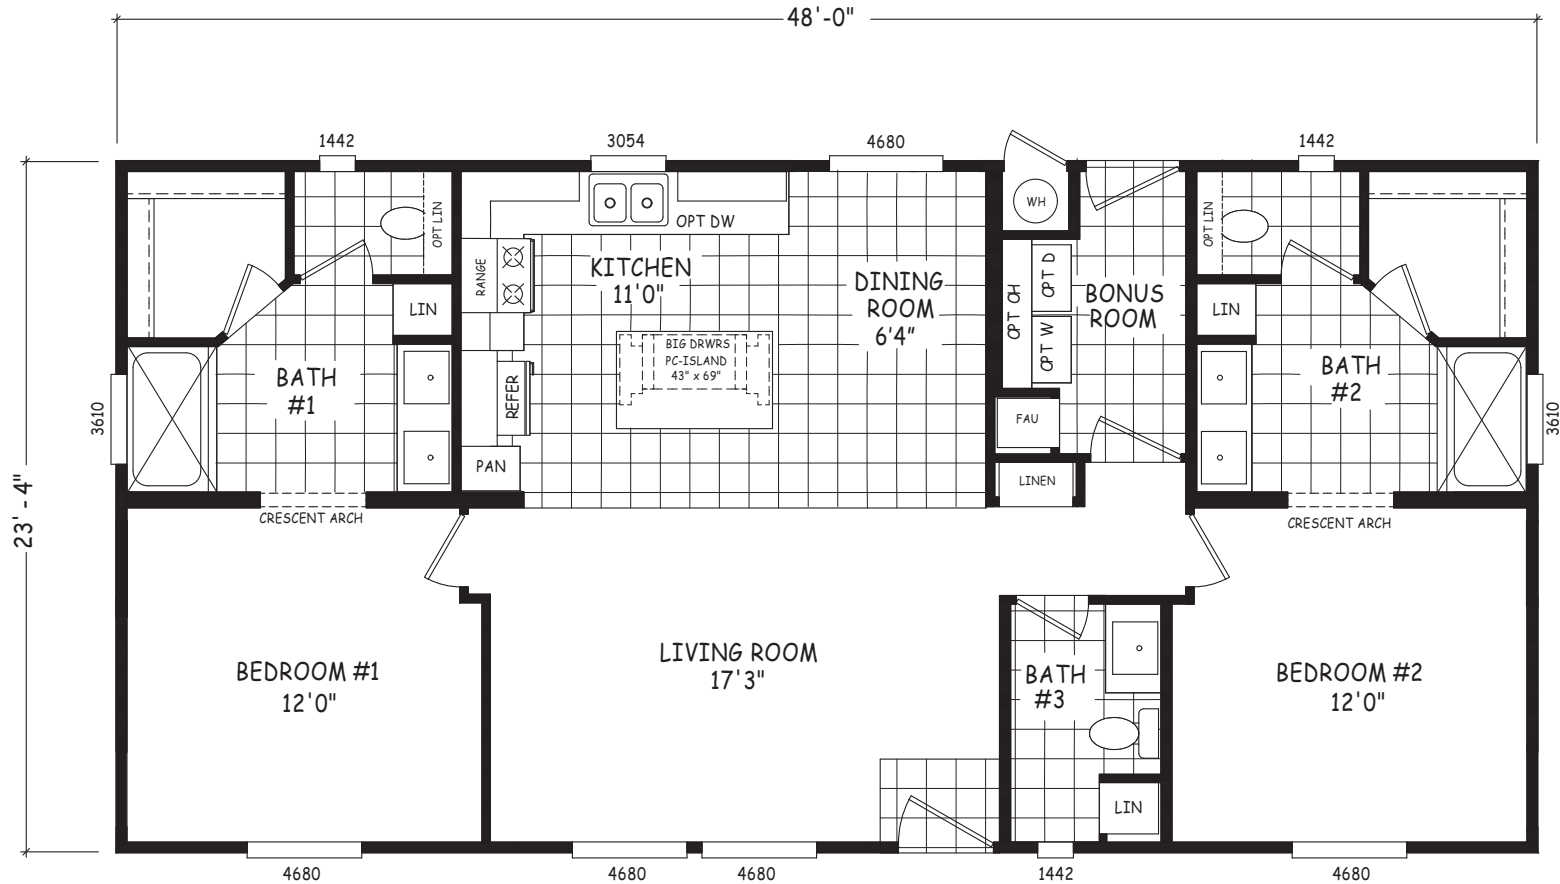

Riverview

Pinnacle Series

1,120 SQ. FT. (Approximate) 2.5 Bedroom, 2 Bath

Last Updated: 9-18-23

MOBILE HOMES ON MAIN
8355 E. Main Street
Mesa, AZ 85207

MobileHomesOnMain.com | 1-800-750-8796

IMPORTANT: Alta Cima Corp reserves the right to modify, cancel or substitute products or features of this event at any time without prior notice or obligation. Pictures and other promotional materials are representative and may depict or contain floor plans, square footages, elevations, options, upgrades, extra design features, decorations, floor coverings, specialty light fixtures, custom paint and wall coverings, window treatments, landscaping, sound and alarm systems, furnishings, appliances, and other designer/decorator features and amenities that are not included as part of the home and/or may not be available at all locations. Home, pricing and community information is subject to change, and homes to prior sale, at any time without notice or obligation. ©2020 Alta Cima Corp. All rights reserved.