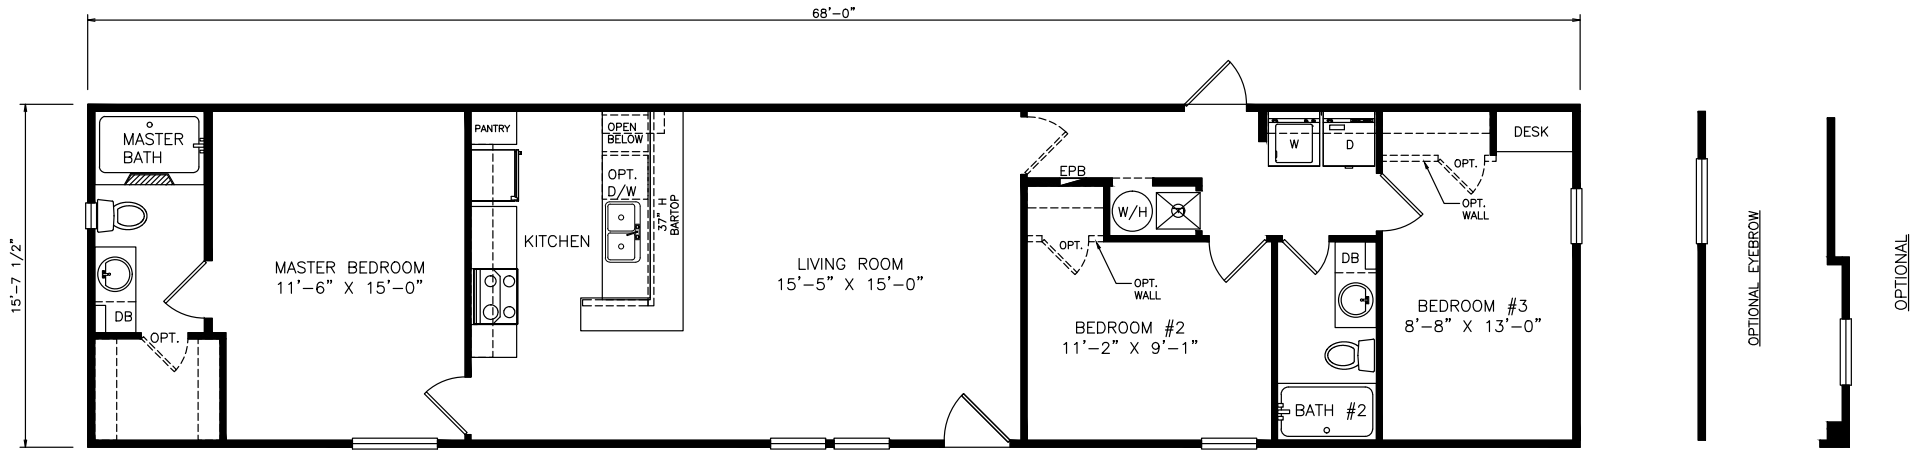

Rosemary

Classic Series - Single Section

1,068 SQ. FT. (Approximate) 3 Bedrooms, 2 Baths

Last Updated: 6-9-21

MOBILE HOMES ON MAIN
8355 E. Main Street
Mesa, AZ 85207

MobileHomesOnMain.com | 1-800-750-8796

IMPORTANT: Alta Cima Corp reserves the right to modify, cancel or substitute products or features of this event at any time without prior notice or obligation. Pictures and other promotional materials are representative and may depict or contain floor plans, square footages, elevations, options, upgrades, extra design features, decorations, floor coverings, specialty light fixtures, custom paint and wall coverings, window treatments, landscaping, sound and alarm systems, furnishings, appliances, and other designer/decorator features and amenities that are not included as part of the home and/or may not be available at all locations. Home, pricing and community information is subject to change, and homes to prior sale, at any time without notice or obligation. ©2020 Alta Cima Corp. All rights reserved.