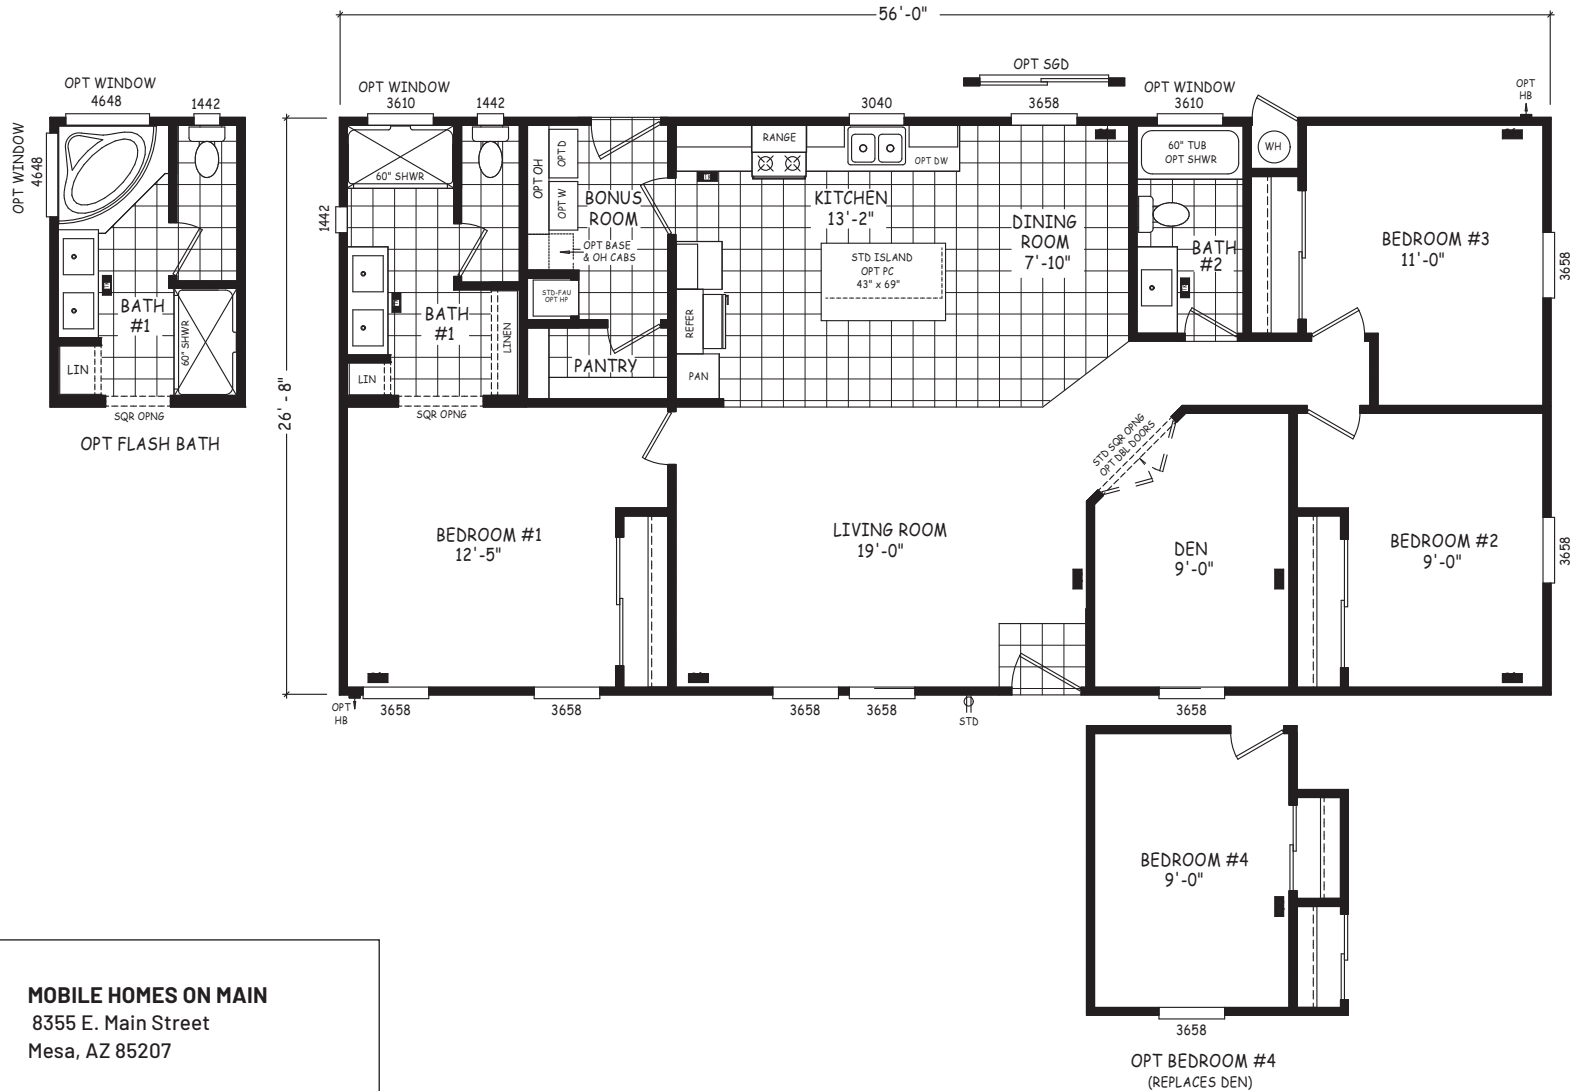

# Rowans

Edge Series

1,494 SQ. FT. (Approximate) 3 Bedroom, 2 Bath

Last Updated: 8-22-22

**MOBILE HOMES ON MAIN**  
8355 E. Main Street  
Mesa, AZ 85207

**MobileHomesOnMain.com | 1-800-750-8796**

**IMPORTANT:** Alta Cima Corp reserves the right to modify, cancel or substitute products or features of this event at any time without prior notice or obligation. Pictures and other promotional materials are representative and may depict or contain floor plans, square footages, elevations, options, upgrades, extra design features, decorations, floor coverings, specialty light fixtures, custom paint and wall coverings, window treatments, landscaping, sound and alarm systems, furnishings, appliances, and other designer/decorator features and amenities that are not included as part of the home and/or may not be available at all locations. Home, pricing and community information is subject to change, and homes to prior sale, at any time without notice or obligation. ©2020 Alta Cima Corp. All rights reserved.