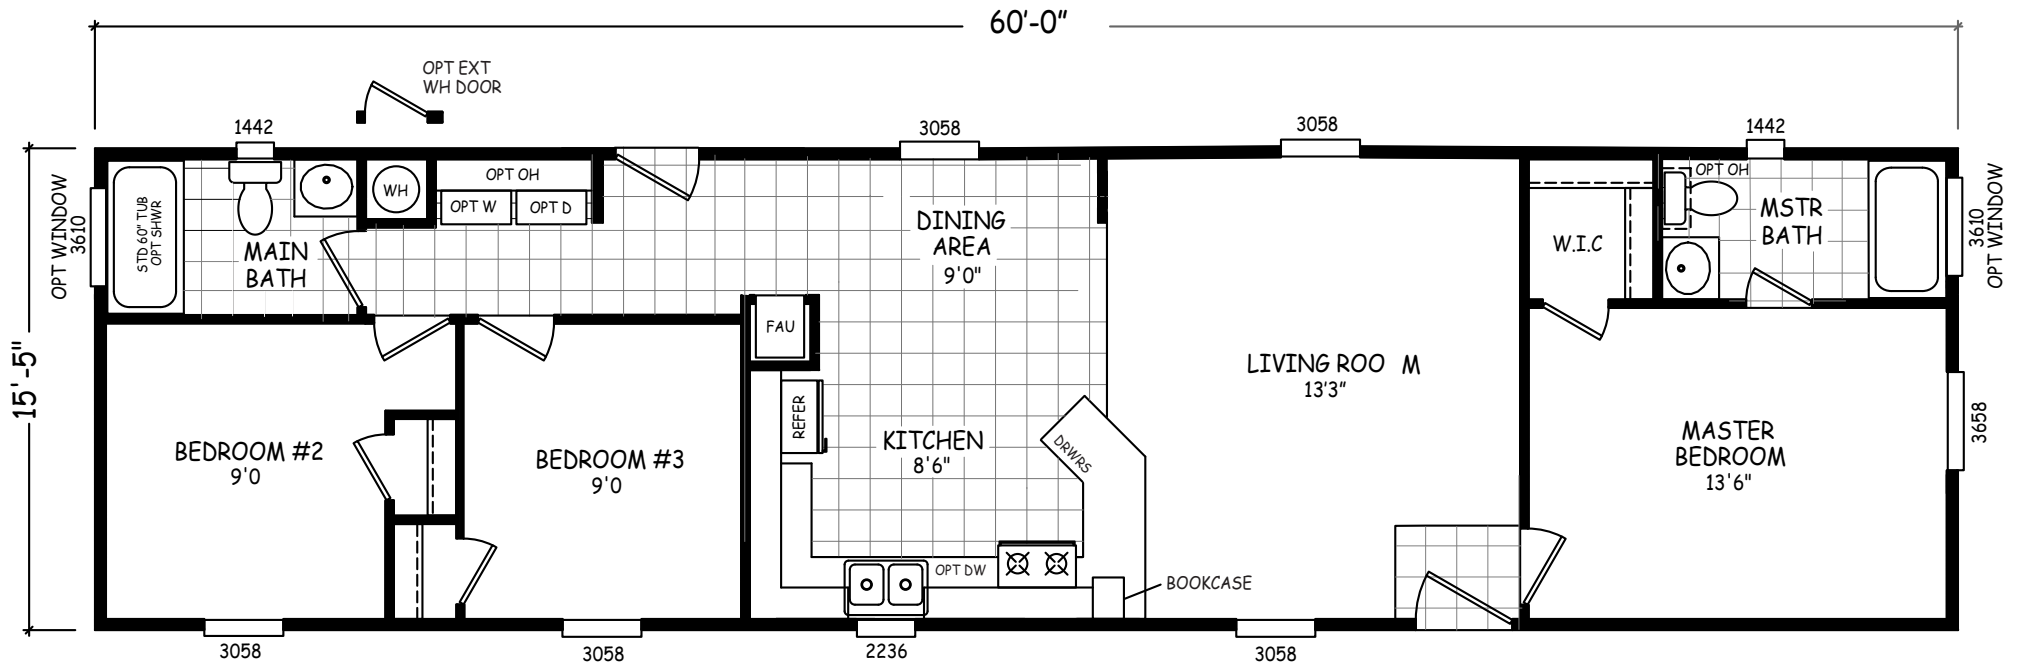

Ryan
Landmark Series

Mobile Homes
ON MAIN

3 Bedroom, 2 Bath
Approx. 925 Sq. Ft.

1-800-750-8796

www.MobileHomesOnMain.com

1-800-750-8796

www.MobileHomesOnMain.com

I authorize Mobile Homes on Main to build my house, per this plan
X _____
Customer Signature / Date