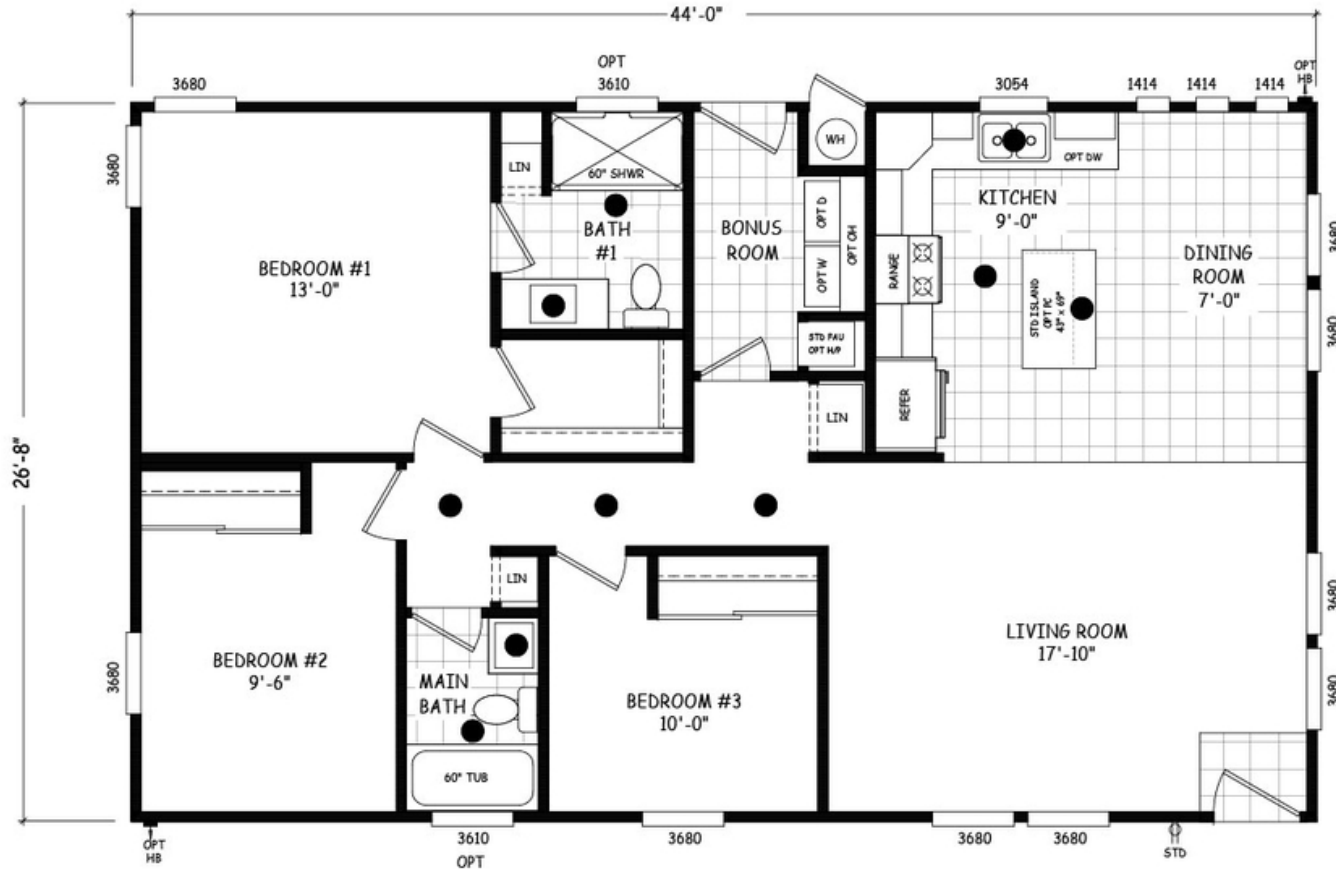

Sabello

Edge Series

1,174 SQ. FT. (Approximate) 3 Bedroom, 2 Bath

Last Updated: 7-24-24

MOBILE HOMES ON MAIN
8355 E. Main Street
Mesa, AZ 85207

MobileHomesOnMain.com | 1-800-750-8796

IMPORTANT: Alta Cima Corp reserves the right to modify, cancel or substitute products or features of this event at any time without prior notice or obligation. Pictures and other promotional materials are representative and may depict or contain floor plans, square footages, elevations, options, upgrades, extra design features, decorations, floor coverings, specialty light fixtures, custom paint and wall coverings, window treatments, landscaping, sound and alarm systems, furnishings, appliances, and other designer/decorator features and amenities that are not included as part of the home and/or may not be available at all locations. Home, pricing and community information is subject to change, and homes to prior sale, at any time without notice or obligation. ©2020 Alta Cima Corp. All rights reserved.