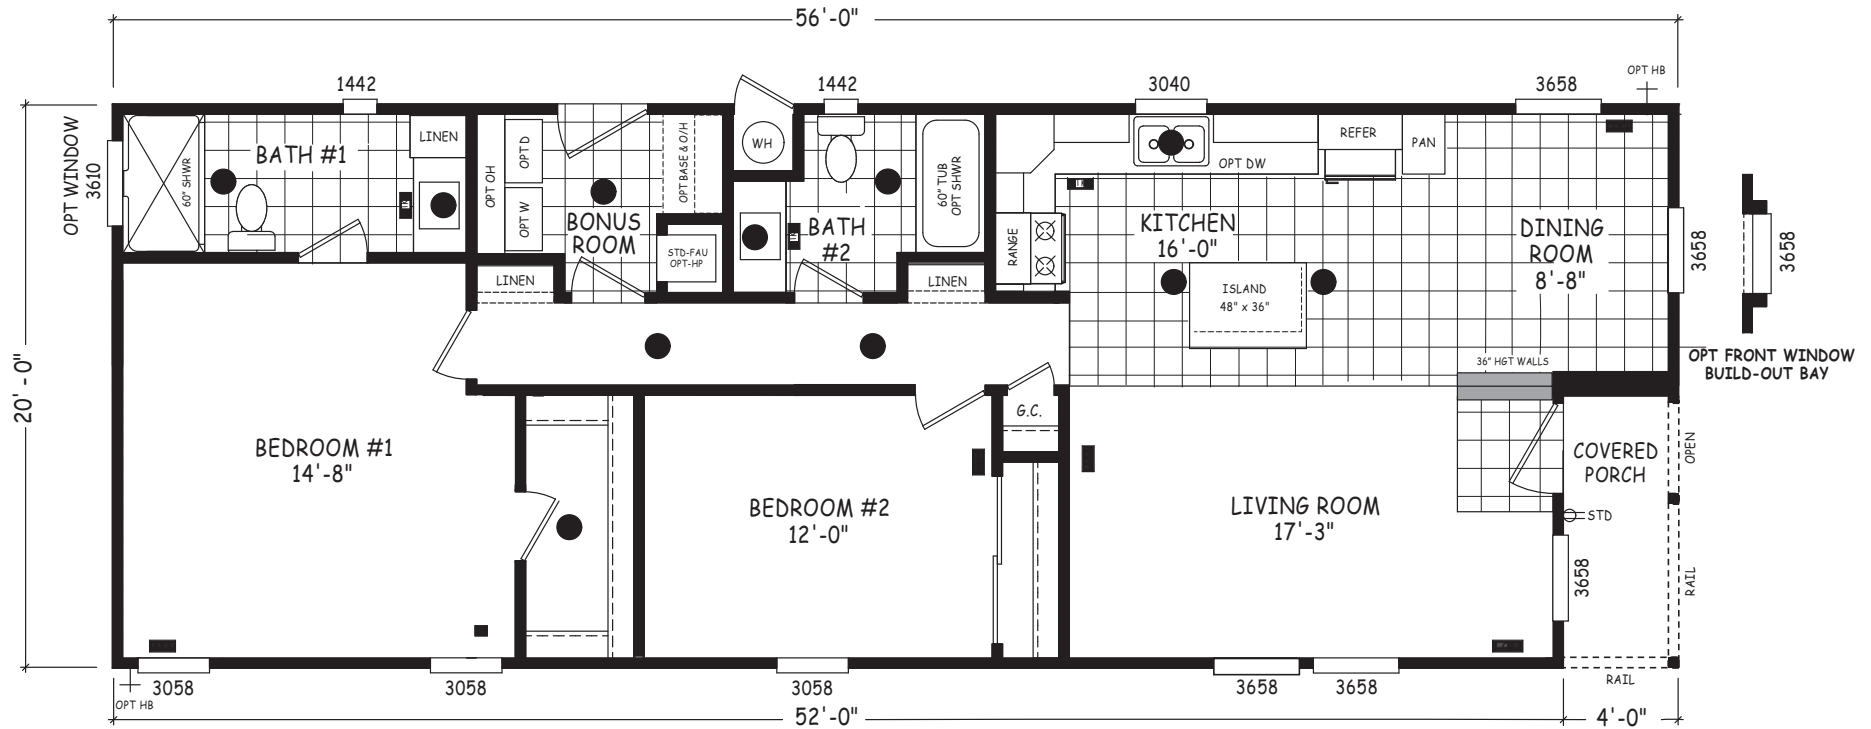

Sand Creek

Edge Series

1,120 SQ. FT. (Approximate) 2 Bedroom, 2 Bath

Last Updated: 5-21-24

MOBILE HOMES ON MAIN
 8355 E. Main Street
 Mesa, AZ 85207

MobileHomesOnMain.com | 1-800-750-8796

IMPORTANT: Alta Cima Corp reserves the right to modify, cancel or substitute products or features of this event at any time without prior notice or obligation. Pictures and other promotional materials are representative and may depict or contain floor plans, square footages, elevations, options, upgrades, extra design features, decorations, floor coverings, specialty light fixtures, custom paint and wall coverings, window treatments, landscaping, sound and alarm systems, furnishings, appliances, and other designer/decorator features and amenities that are not included as part of the home and/or may not be available at all locations. Home, pricing and community information is subject to change, and homes to prior sale, at any time without notice or obligation. ©2020 Alta Cima Corp. All rights reserved.