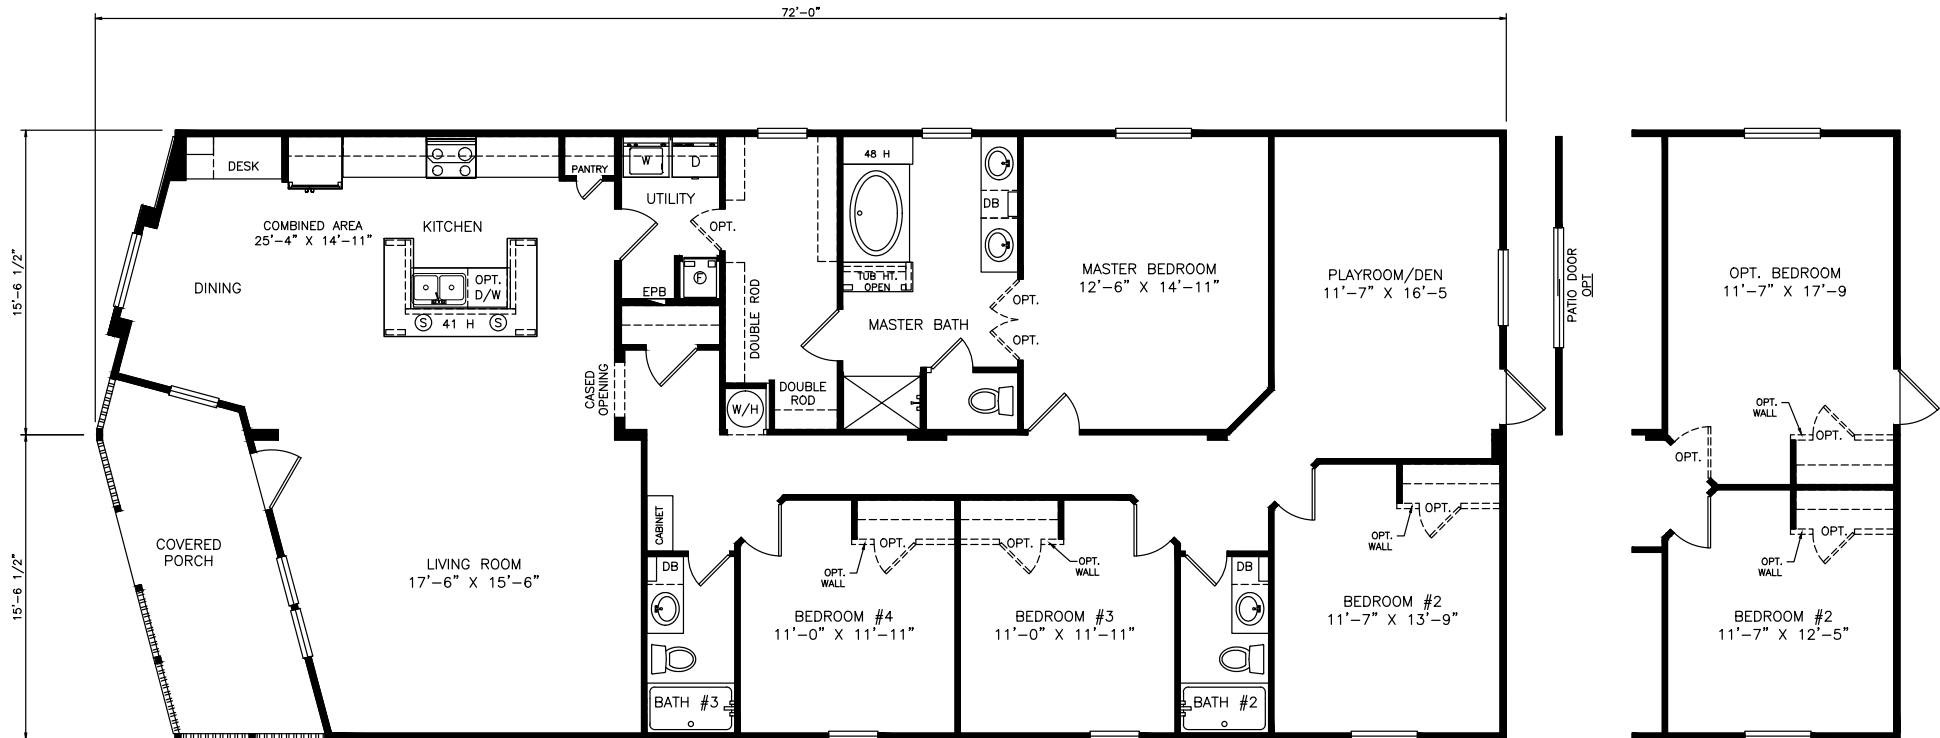

Sauer

Heritage Series - Multi Section

2,051 SQ. FT. (Approximate) 4 Bedrooms, 3 Baths

Last Updated: 6-23-21

MOBILE HOMES ON MAIN
8355 E. Main Street
Mesa, AZ 85207

MobileHomesOnMain.com | 1-800-750-8796

IMPORTANT: Alta Cima Corp reserves the right to modify, cancel or substitute products or features of this event at any time without prior notice or obligation. Pictures and other promotional materials are representative and may depict or contain floor plans, square footages, elevations, options, upgrades, extra design features, decorations, floor coverings, specialty light fixtures, custom paint and wall coverings, window treatments, landscaping, sound and alarm systems, furnishings, appliances, and other designer/decorator features and amenities that are not included as part of the home and/or may not be available at all locations. Home, pricing and community information is subject to change, and homes to prior sale, at any time without notice or obligation. ©2020 Alta Cima Corp. All rights reserved.