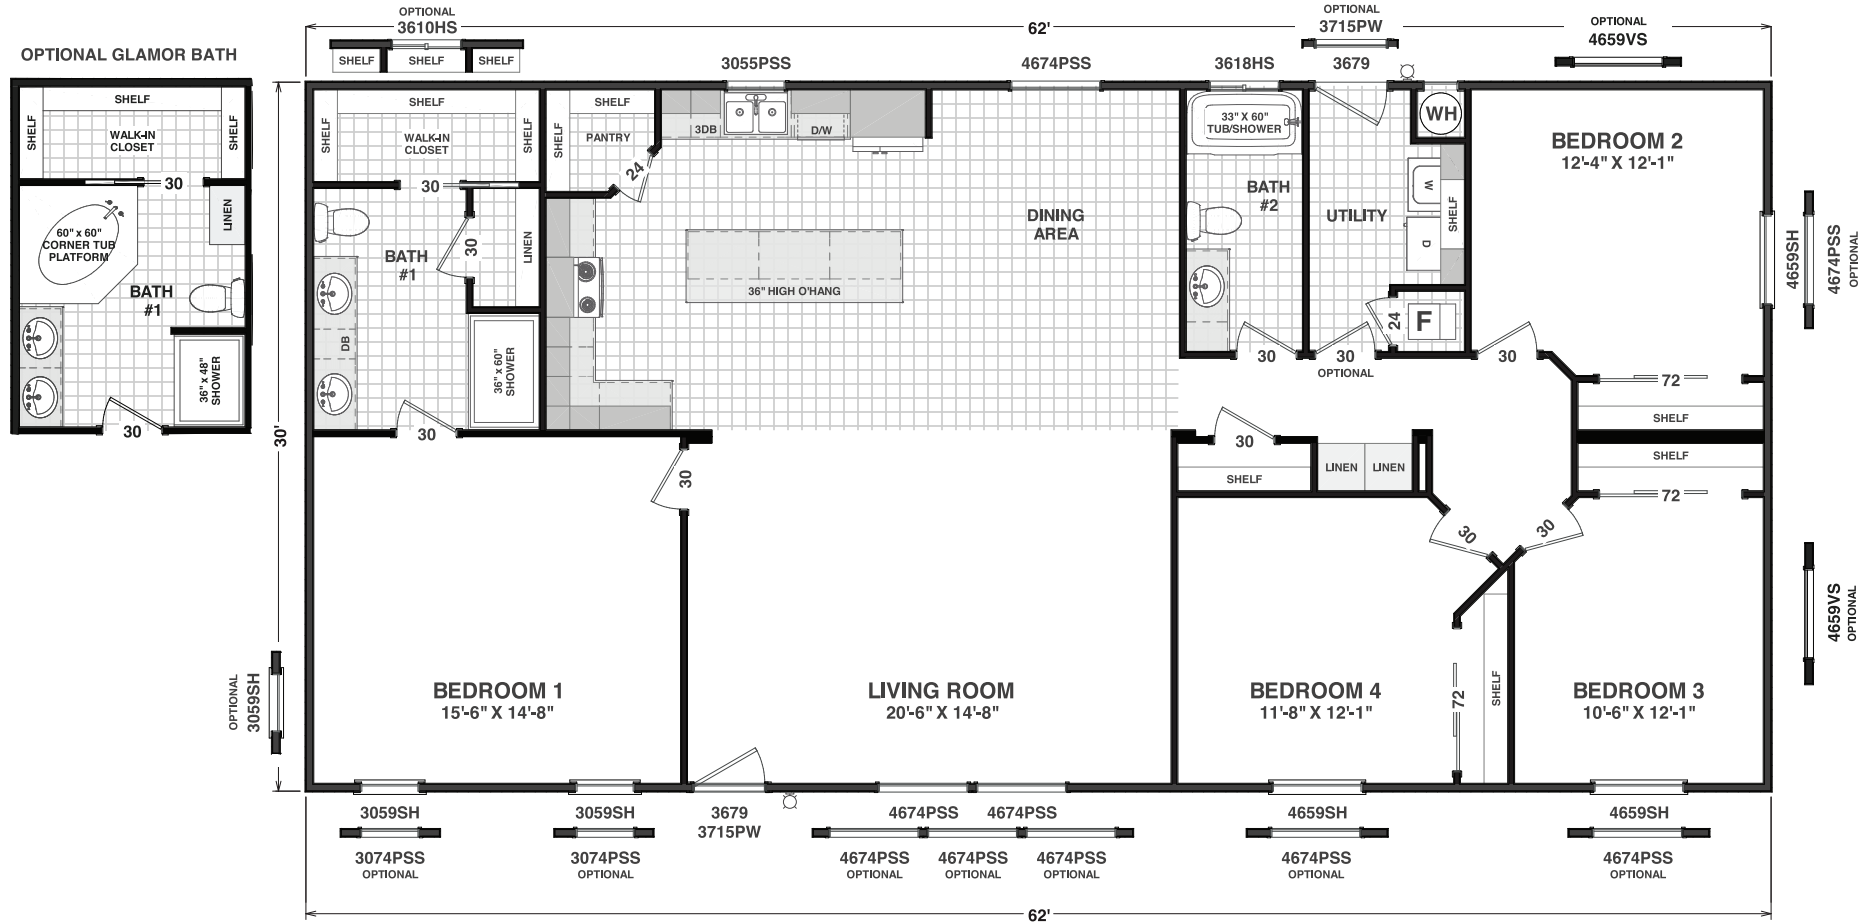

# Saunders

Coronado Series

1860 SQ. FT. (Approximate) 4 Bedroom, 2 Bath

Last Updated: 1-9-25

**MOBILE HOMES ON MAIN**  
8355 E. Main Street  
Mesa, AZ 85207

**MobileHomesOnMain.com | 1-800-750-8796**

**IMPORTANT:** Alta Cima Corp reserves the right to modify, cancel or substitute products or features of this event at any time without prior notice or obligation. Pictures and other promotional materials are representative and may depict or contain floor plans, square footages, elevations, options, upgrades, extra design features, decorations, floor coverings, specialty light fixtures, custom paint and wall coverings, window treatments, landscaping, sound and alarm systems, furnishings, appliances, and other designer/decorator features and amenities that are not included as part of the home and/or may not be available at all locations. Home, pricing and community information is subject to change, and homes to prior sale, at any time without notice or obligation. ©2020 Alta Cima Corp. All rights reserved.